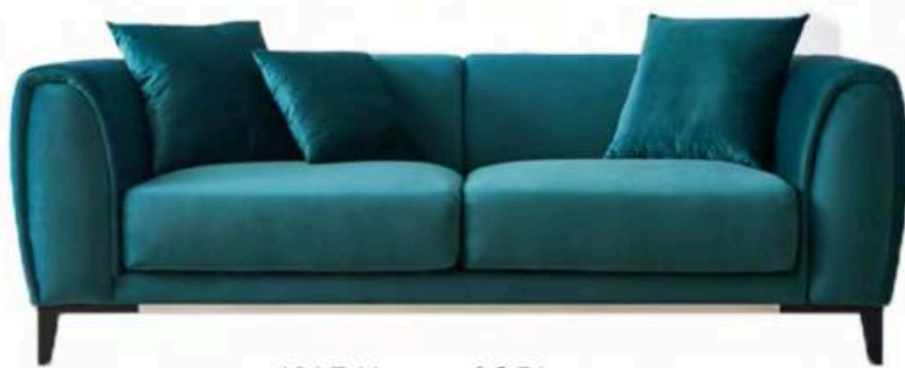

KY-746 SOFA
210*80*80cm