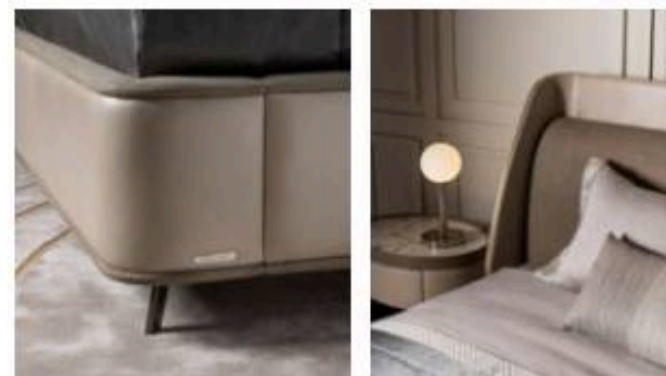

“Fashion lies
between tradition
and modern”

品位可以由不同的角度去欣赏

The quickening of life rhythm makes people long more for comfortable and convenient life. Pays attention to living status of modern people, considers for spiritual demand of modern people, creates ecotypic furniture combining formal beauty and healthy beauty, and dedicates to explore perfect combination of modernization and humanity in furniture.