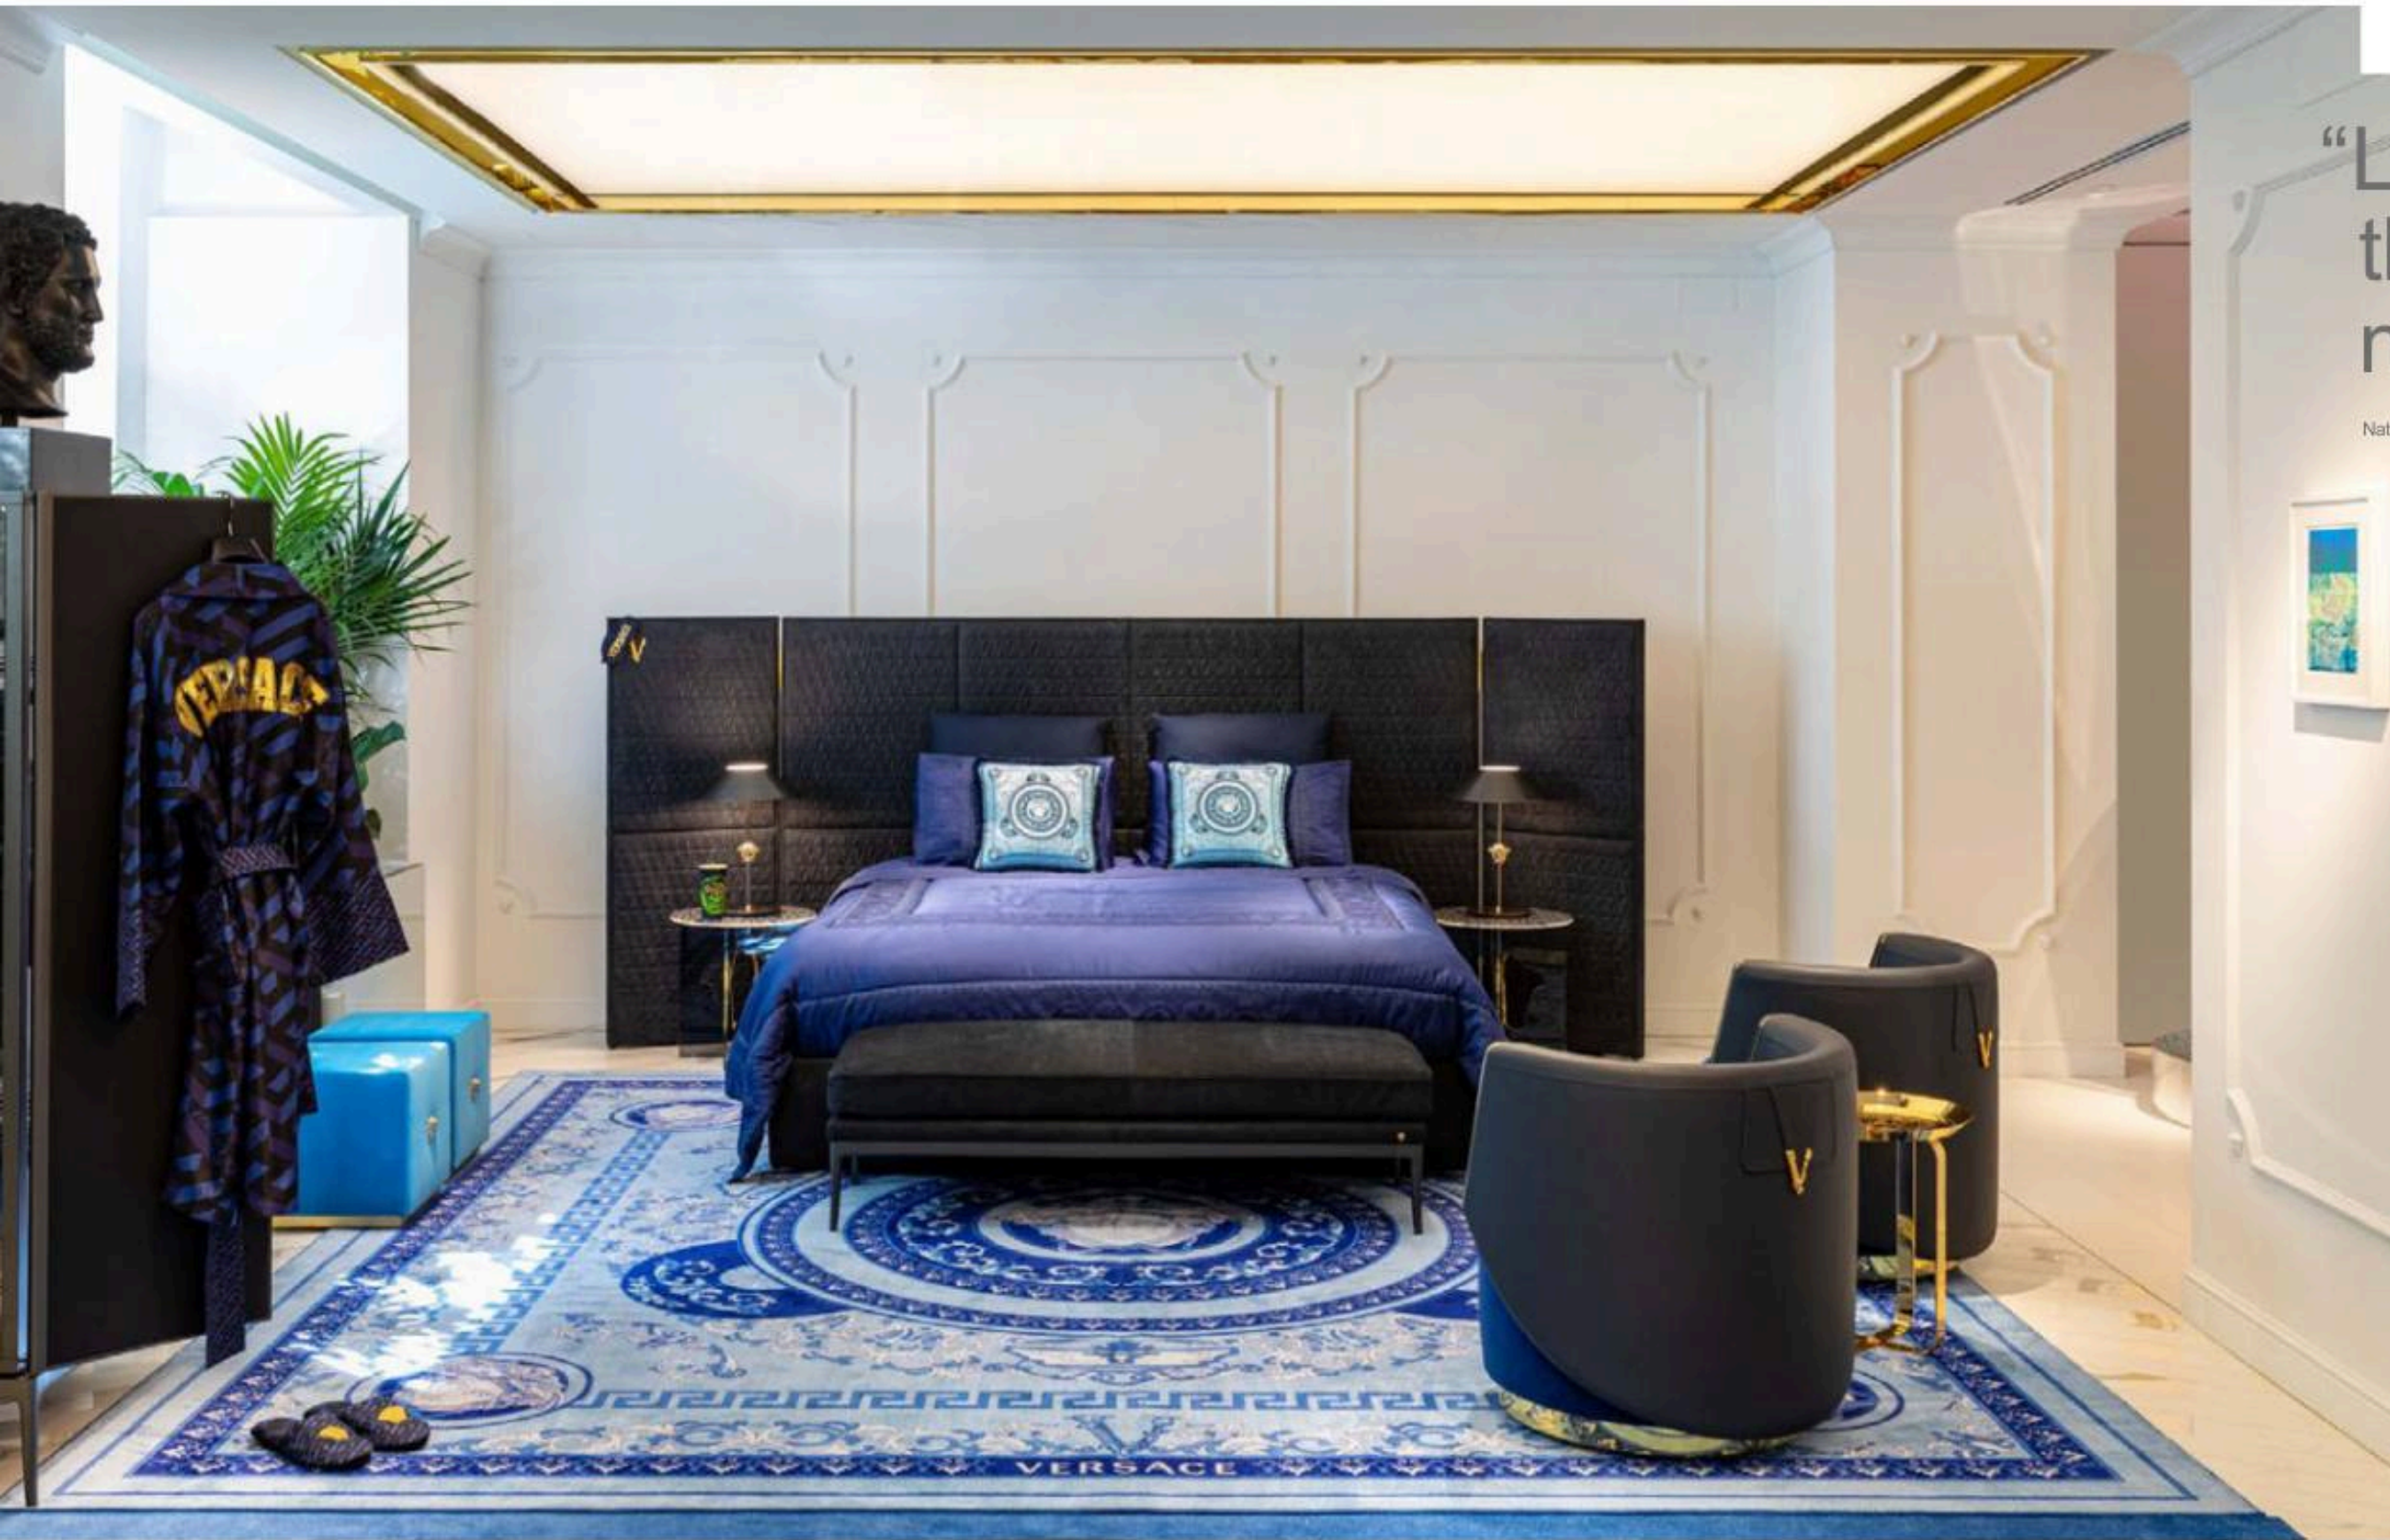

“Listen to the taste of nature”

Natural new opinion