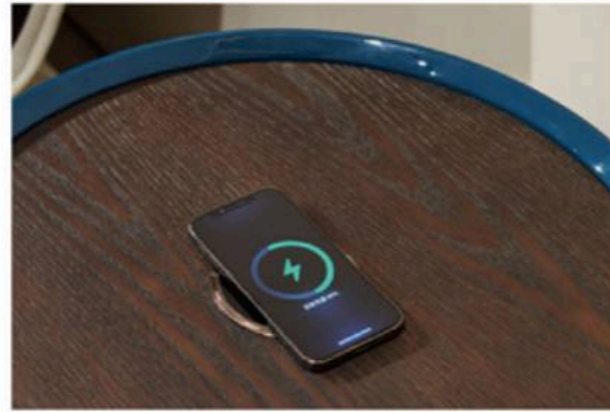

It leads to a high-quality lifestyle, turning our home into an artistic tribute to life.

The poetic atmosphere is hidden in the details that gather ingenious ideas, bursting forth at any time.