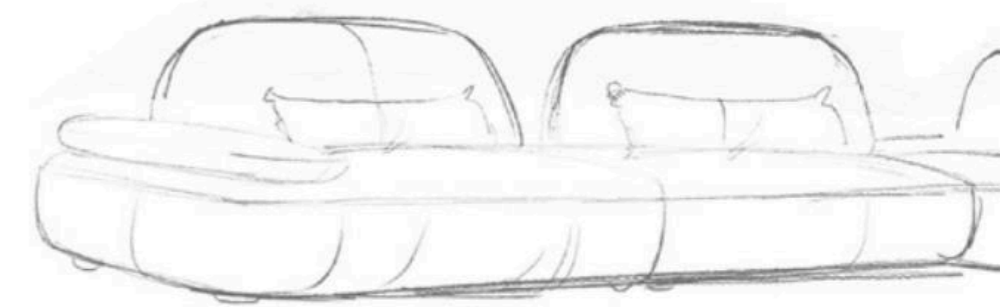

"To seek perfect life and to realize our dreams."

Tasting Classics

May the romance on this sofa transcend time and space

Enthusiastic imagination, gray precipitation, traceless blend of water and oil---wish that the romance sourcing from sofa can penetrate time and space.