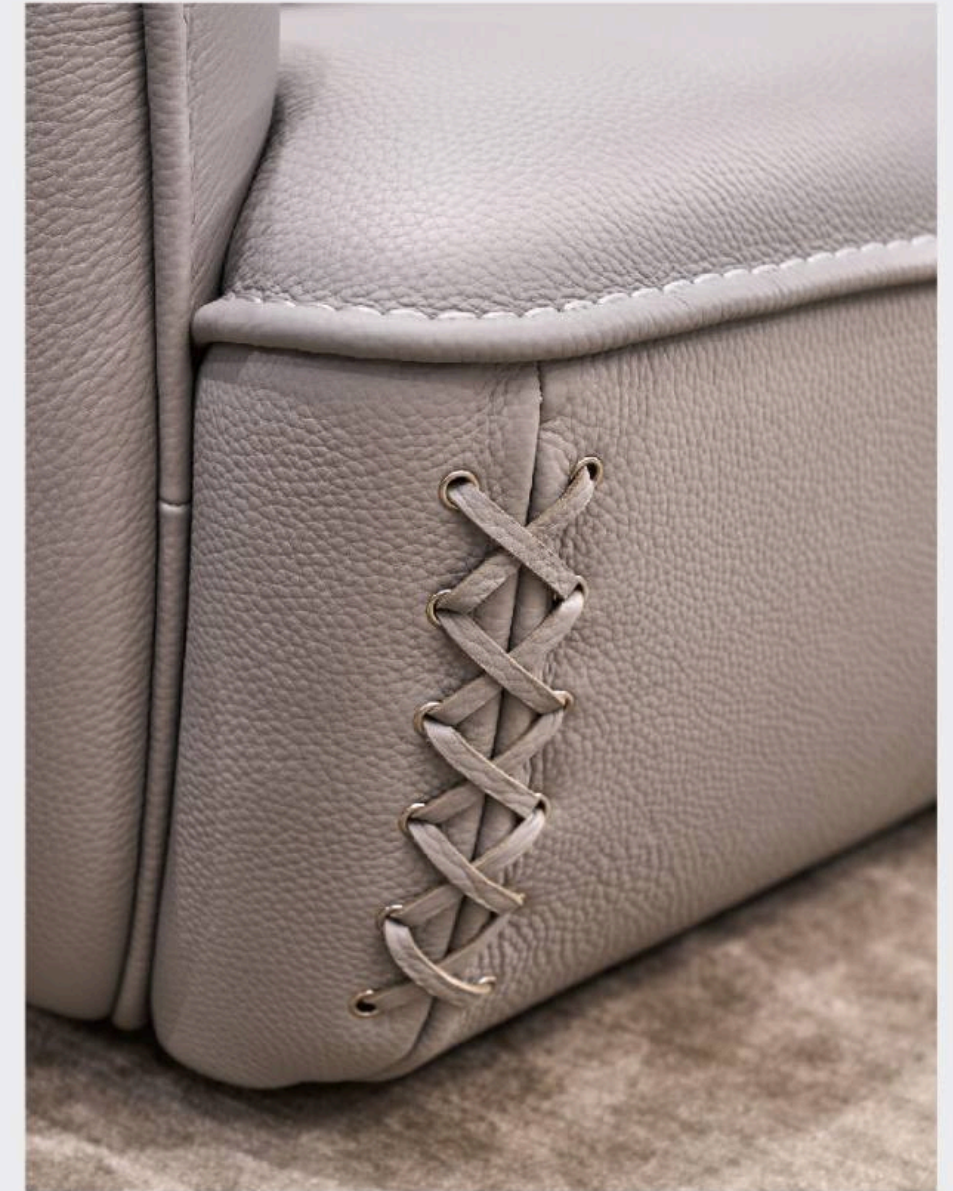

PJ-SF80 Yunyi Sofa

Dr·Leather 

The balance between classic and modern subverts the definition of fashion,
highlighting a new dimension of romantic aesthetics

Substantial Modern

Dr • Leather ▲

049

Dr-Leather