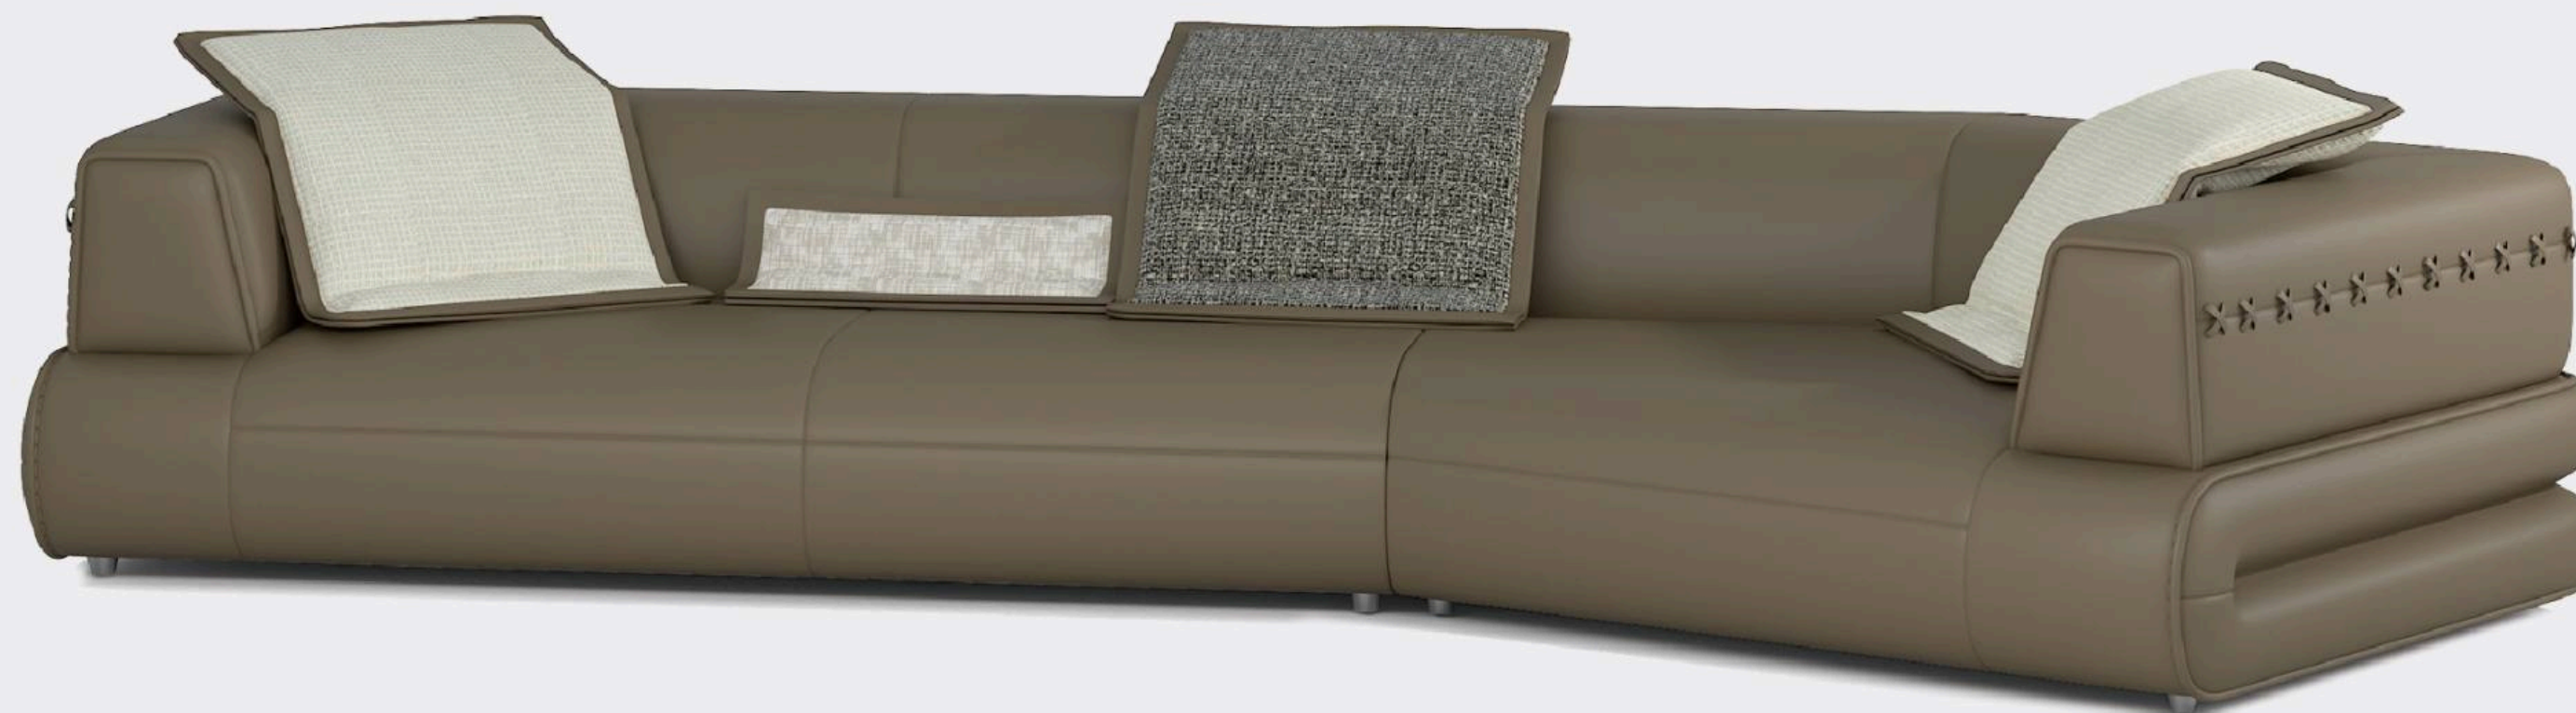

Let home encounter the original warmth

Let home meet the warmth of original design

PJ-SF46