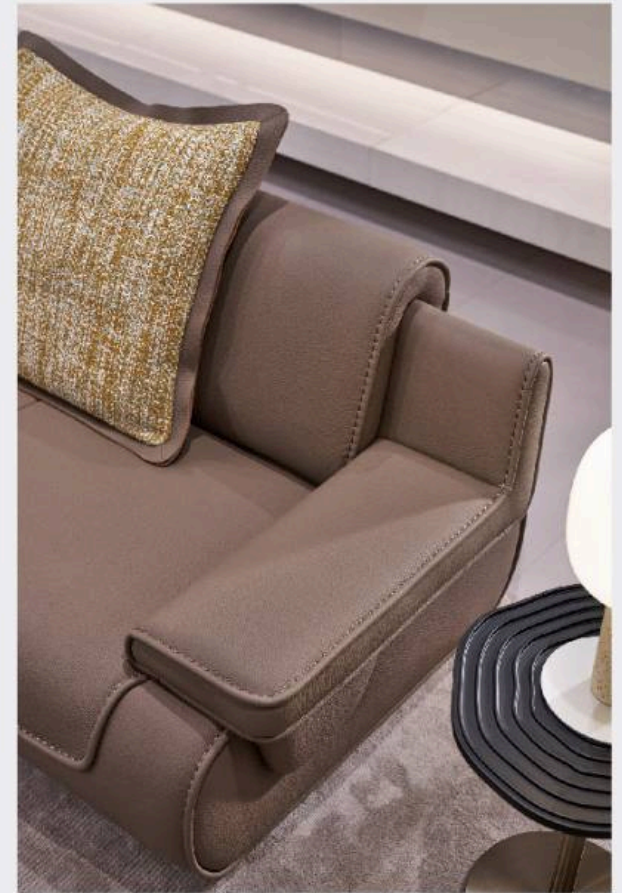

The balance between classic and modern subverts
the definition of fashion,
highlighting a new dimension of romantic aesthetics