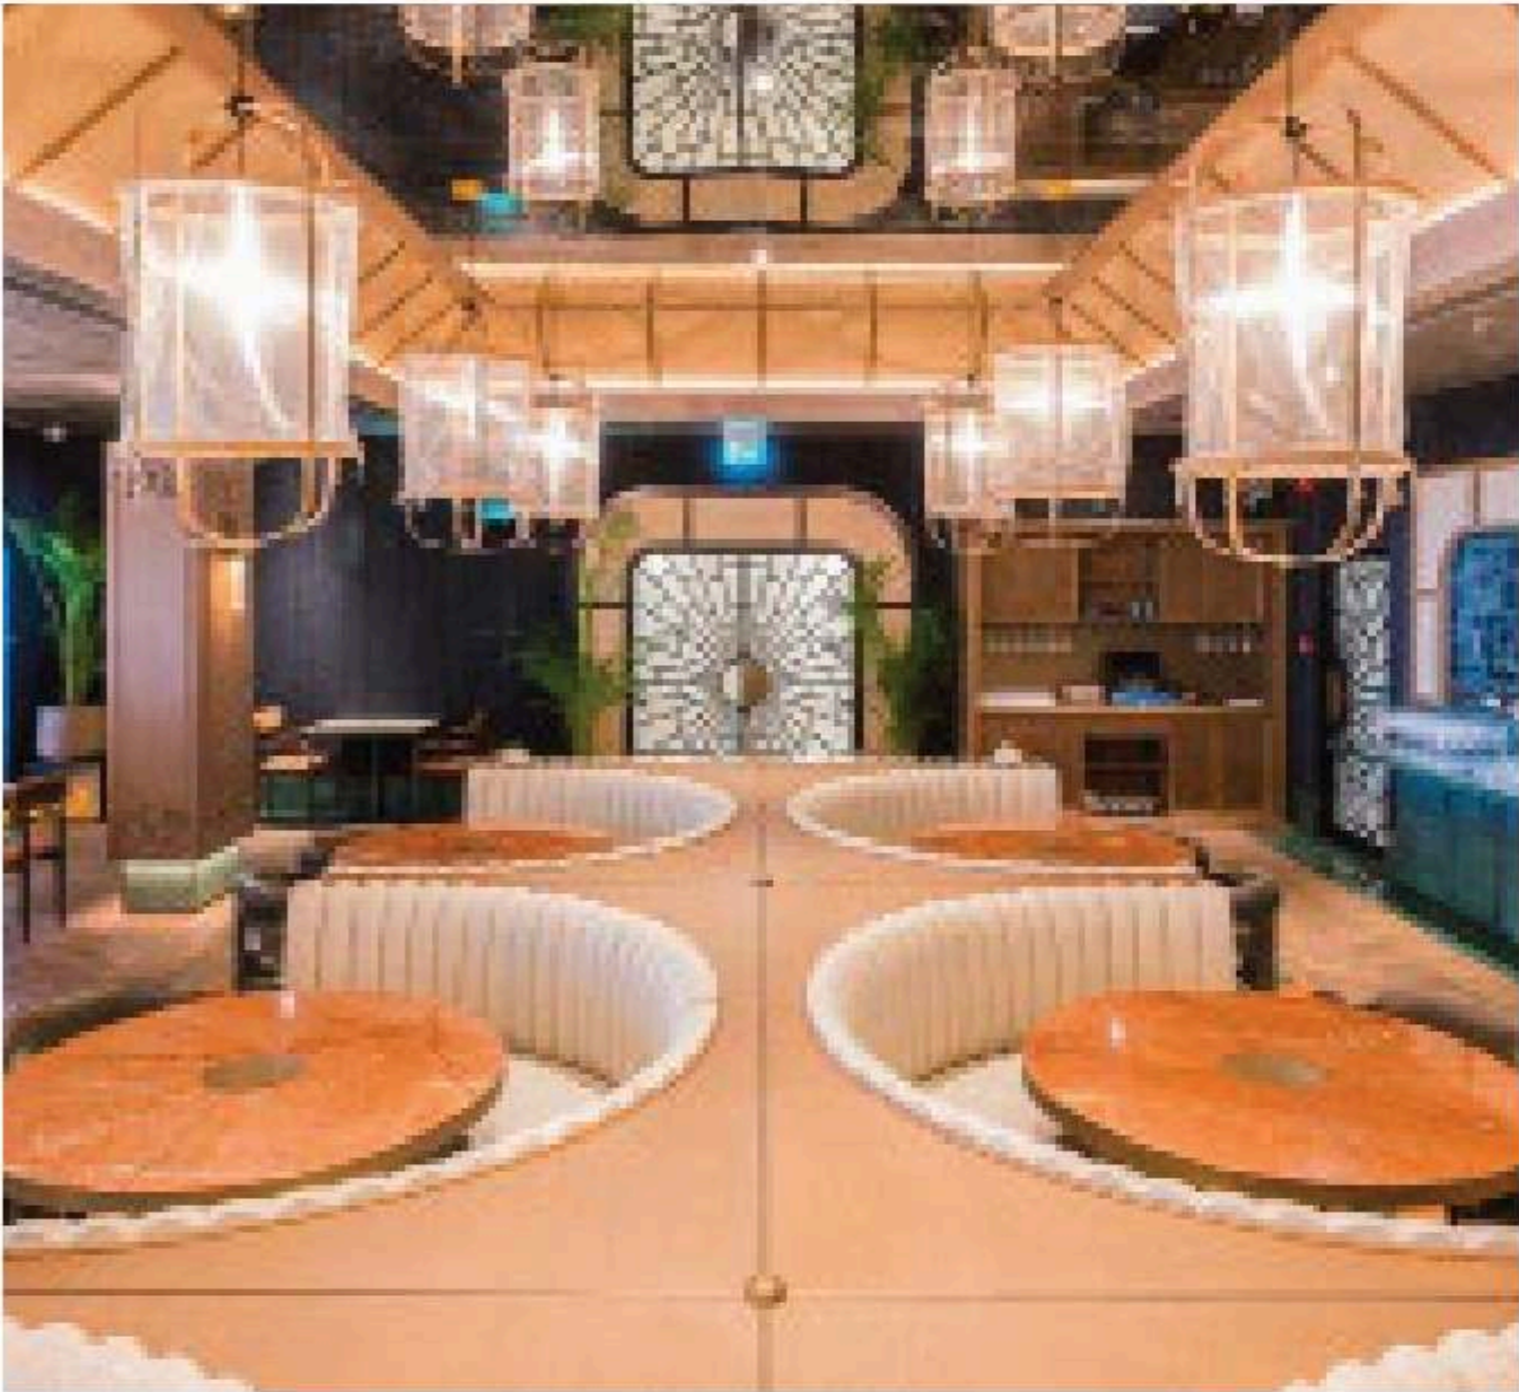

MIX-AND-MATCH