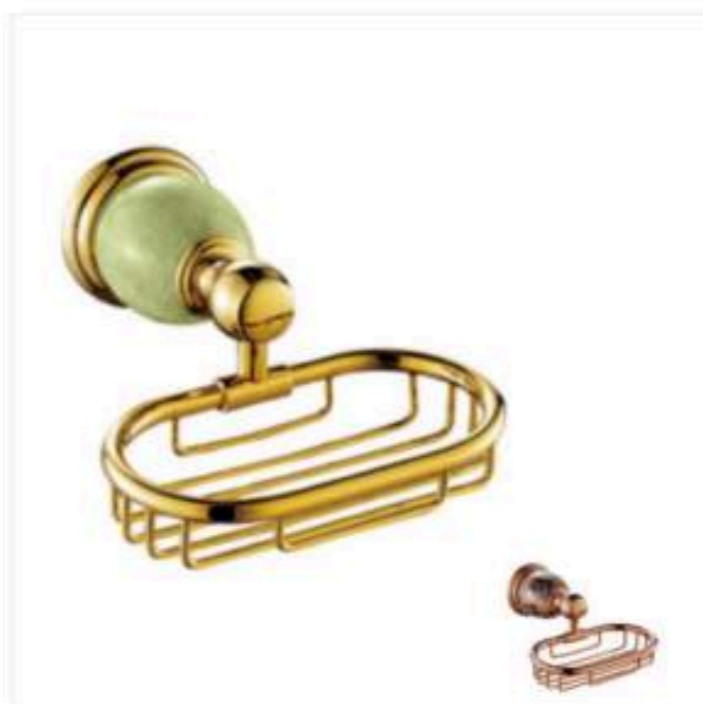

BATHROOM ACCESSORIES

JSJ-88501
Soap mesh
Material: Copper+alloy
Color: Gold+Green Stone+Rose Gold