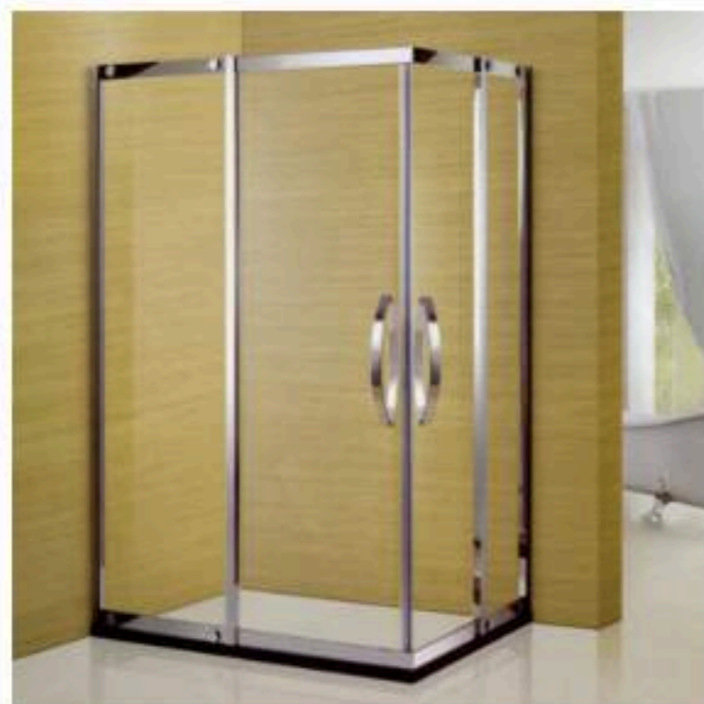

B-04

Size: 800x1200x1950mm
Material: 304 stainless steel
Thickness: 6mm/8mm
Color: Chrome