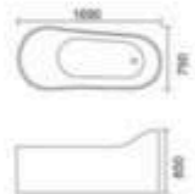

SG-6029
Conceal device bathtub
Material: Acrylic
Size: 1800x800x600mm