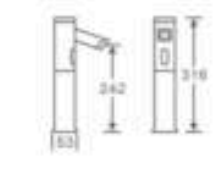

BASIN FAUCET

Automatic sensor Faucet
Material: Brass
Color: Chrome

Automatic sensor Faucet
Material: Brass
Color: Chrome

Automatic sensor Faucet
Material: Brass
Color: Chrome

Automatic sensor Faucet
Material: Brass
Color: Chrome

Automatic sensor Faucet
Material: Brass
Color: Chrome

Automatic sensor Faucet
Material: Brass
Color: Chrome

Automatic sensor Faucet
Material: Brass
Color: Chrome

Automatic sensor Faucet
Material: Brass
Color: Chrome