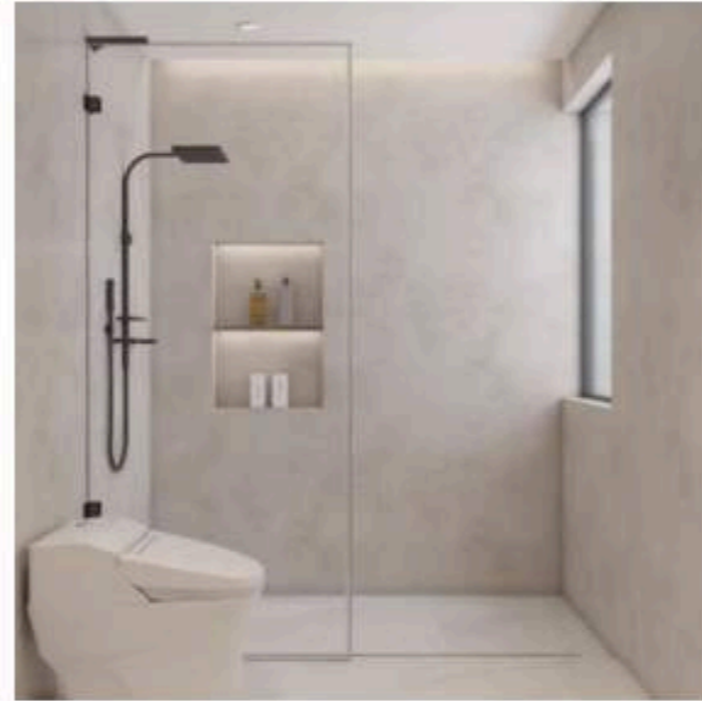

# SHOWER GLASS DOOR

**F-002**  
 Size: 800x2800mm(customize)  
 Glass: Fluted Glass  
 Tempered glass: 8mm  
 Color: Matte Black/Brushed Silver/Brushed Titanium/Matte Gray

**F-003**  
 Size: 800x2800mm(customize)  
 Glass: Clear Tempered Glass  
 Tempered glass: 8mm  
 Color: Matte Black/Brushed Silver/Brushed Titanium/Matte Gray