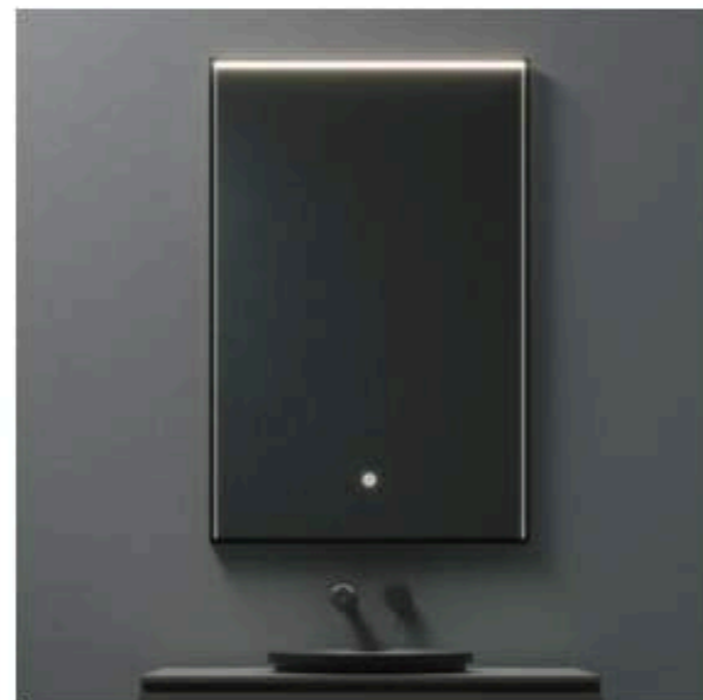

**M-659**  
Smart Mirror  
Size: 1200x600mm

## LED MIRROR

**M-972**  
Smart Mirror  
Size:  $\Phi$ 500mm

**M-1056**  
Smart Mirror  
Size: 950x750mm

**M-639**  
Smart Mirror  
Size: 500x700mm/600x800mm/1000x700mm

**M-1018**  
Smart Mirror  
Size: 500x700mm/600x800mm/700x900mm

**M-627**  
Smart Mirror  
Size: 900x750mm/1200x750mm/1500x750mm

**M-636**  
Smart Mirror  
Size: 600x750mm/750x900mm/900x700mm

**M-642**  
Smart Mirror  
Size:  $\Phi$ 600mm/ $\Phi$ 700mm/ $\Phi$ 800mm