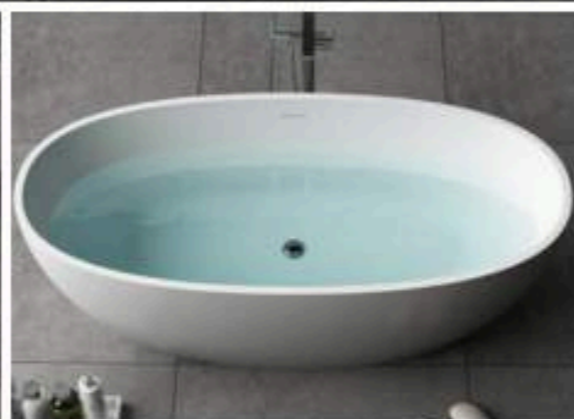

BATHTUB

DG805

Free standing bathtub
Material: Artificial stone
Size: 1700x780x560mm
Surface Finish: Matte/Glossy

DG8011

Free standing bathtub
Material: Artificial stone
Size: 1700x800x550mm
Surface Finish: Matte/Glossy