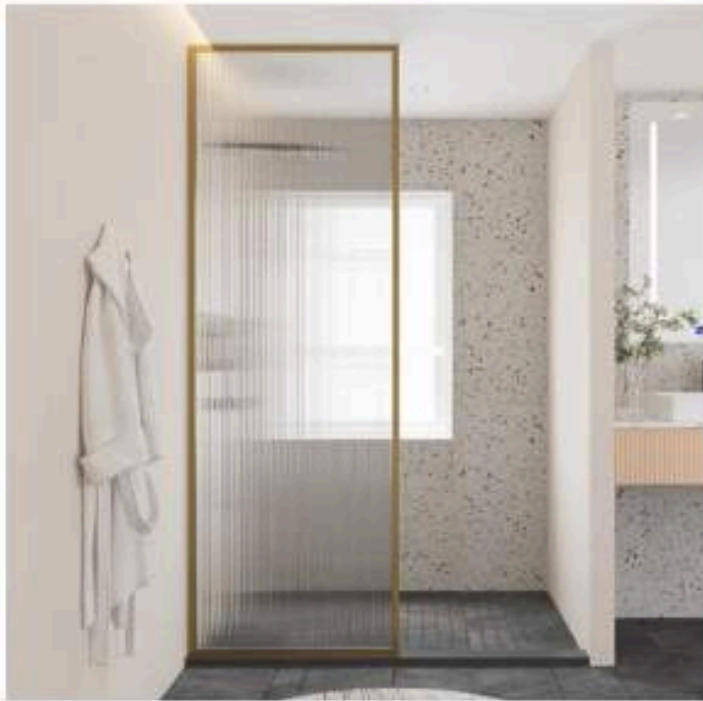

SHOWER GLASS DOOR

F-002
Size: 800x2800mm(customize)
Glass: Fluted Glass
Tempered glass: 8mm
Color: Matte Black/Brushed Silver/Brushed Titanium/Matte Gray