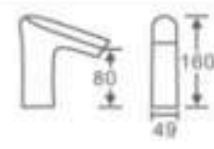

# BASIN FAUCET

**N-8003A / N-8003B**

Automatic sensor Faucet  
Material: Brass  
Color: Chrome

**N-8004A / N-8004B**

Automatic sensor Faucet  
Material: Brass  
Color: Chrome

**N-8005A / N-8005B**

Automatic sensor Faucet  
Material: Brass  
Color: Chrome