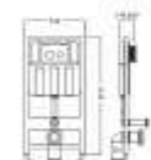

CONCEALED WATER TANK

032A

Concealed water tank
Size: 500x120x1140mm
Material: HDPE
Flush structure: Mechanical button control
Displacement: Full row 7.5L, Half row 4.5-5L

033A

Concealed water tank
Size: 500x120x1140mm
Material: HDPE
Flush structure: Pneumatic button control
Displacement: Full row 7.5L, Half row 4.5-5L

T06

Concealed water tank
Size: 495x1062x95mm
Material: HDPE
Displacement: Full row 7.5L, Half row 4.5-5L

T08

Concealed water tank
Size: 400x1235x85mm
Material: HDPE
Displacement: Full row 7.5L, Half row 4.5-5L

G03

Concealed water tank
Size: 543x89x1195mm
Material: HDPE
Displacement: Full row 7.5L, Half row 4.5-5L

T02

Concealed water tank
Size: 483x89x850mm
Material: HDPE
Displacement: Full row 7.5L, Half row 4.5-5L

T282/Blue

Concealed water tank
Size: 510x1130x140mm
Material: HDPE
Displacement: Full row 7.5L, Half row 4.5-5L