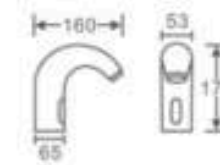

N-8002A / N-8002B
Automatic sensor Faucet
Material: Brass
Color: Chrome