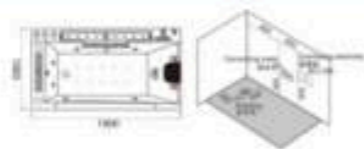

# BATHTUB

**J-2288云彩黑**  
Jacuzzi  
Size: 1900X1000X730mm

**J-2308琥珀珍珠**  
Jacuzzi  
Size: 1650x1650x750mm

**J-2309**  
Jacuzzi  
Size: 1690x1490x680mm

**J-2320**  
Jacuzzi  
Size: 1600x900x650mm

**J-2345**  
Jacuzzi  
Size: 1400x1400x630mm