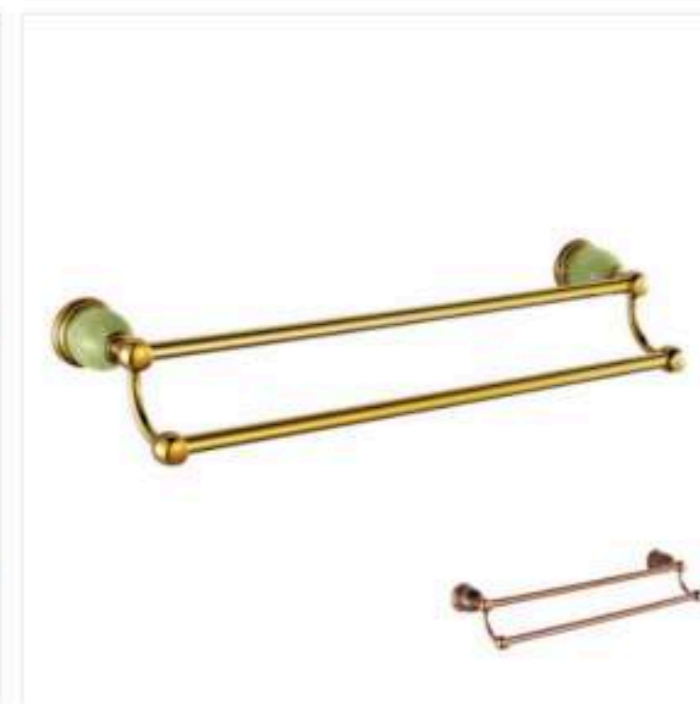

JSJ-88530
Single towel bar
Material: Copper+alloy
Color: Gold+Green Stone+Rose Gold