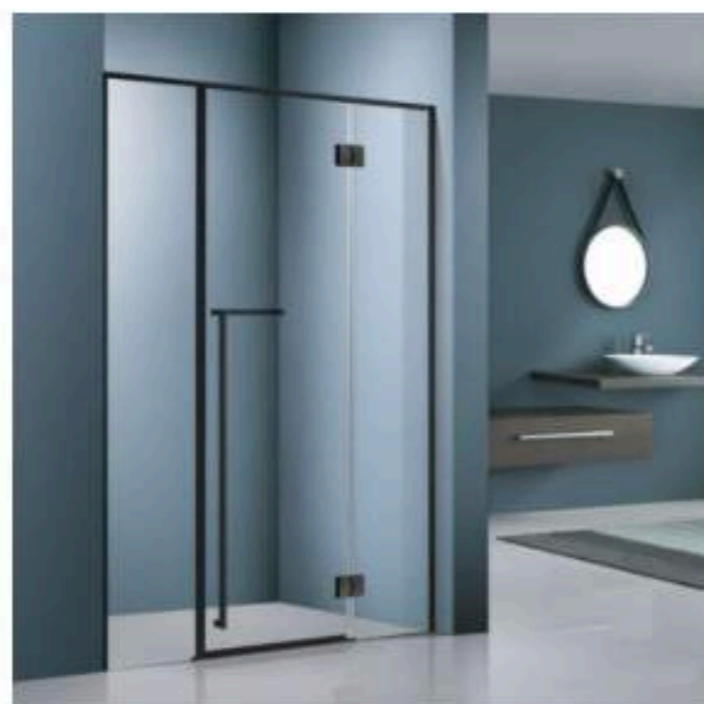

F-222
Material: 304 stainless steel
Tempered glass: 8mm
Color: Matte black