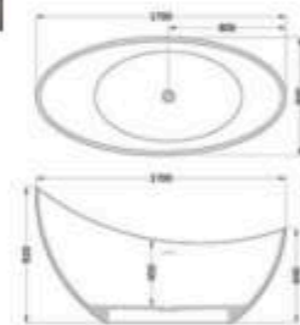

DG801

Free standing bathtub
Material: Artificial stone
Size: 1700x800x920mm
Surface Finish: Matte/Glossy