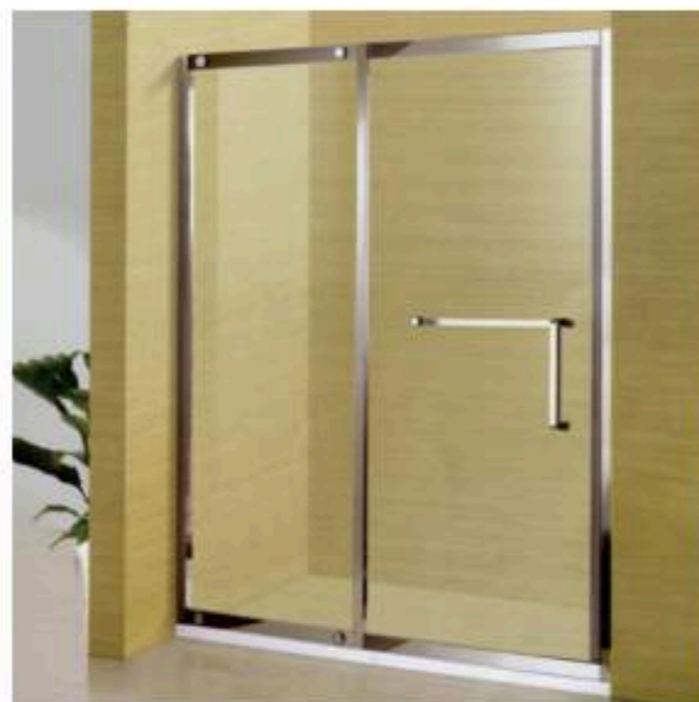

**G-50L**

Size: 1200x900x1930mm/1200x800x1930mm  
Material: 304 stainless steel  
Thickness: 8mm  
Color: Matte Black

**G-53**

Size: Customization Size Acceptable  
Material: 304 stainless steel  
Thickness: 8mm  
Color: Chrome