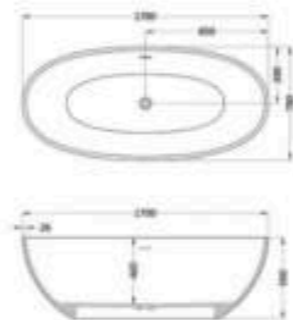

DG805

Free standing bathtub
Material: Artificial stone
Size: 1700x780x560mm
Surface Finish: Matte/Glossy