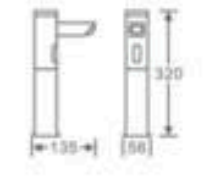

N-8022A / N-8022B

Automatic sensor Faucet
Material: Brass
Color: Chrome