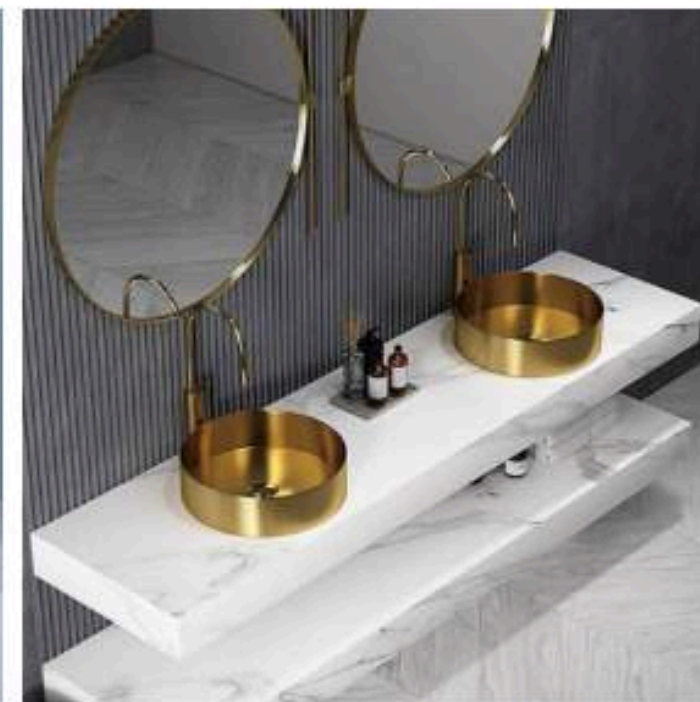

8802
Stainless Steel
Size: 500x380x125mm