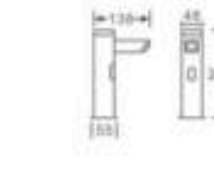

N-8023A / N-8023B

Automatic sensor Faucet
Material: Brass
Color: Chrome