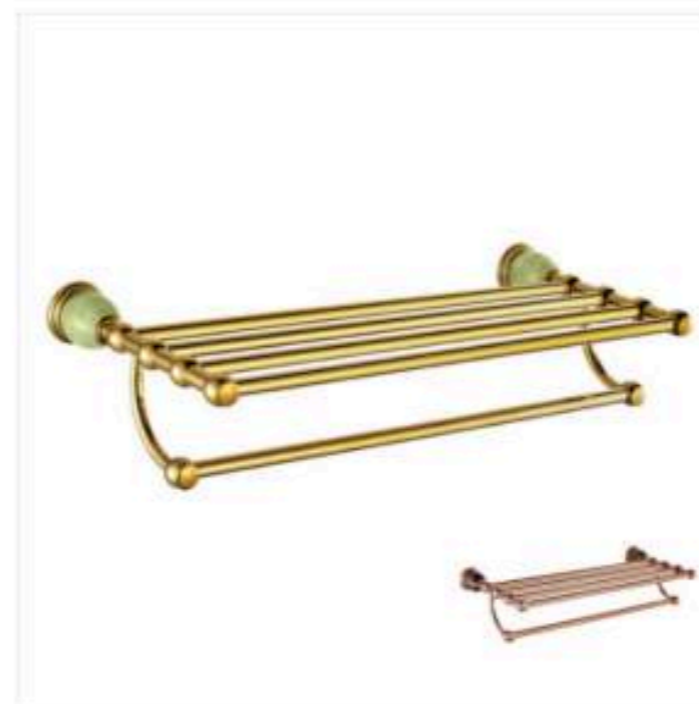

JSJ-88508
Toilet brush
Material: Copper+alloy
Color: Gold+Green Stone+Rose Gold