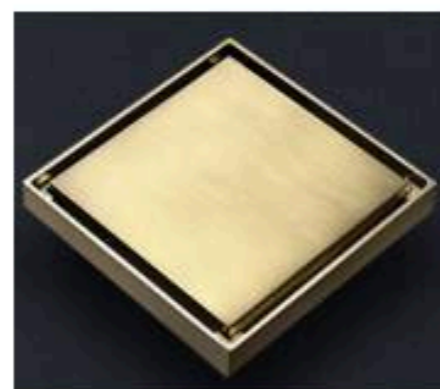

拉丝金 Brushed gold