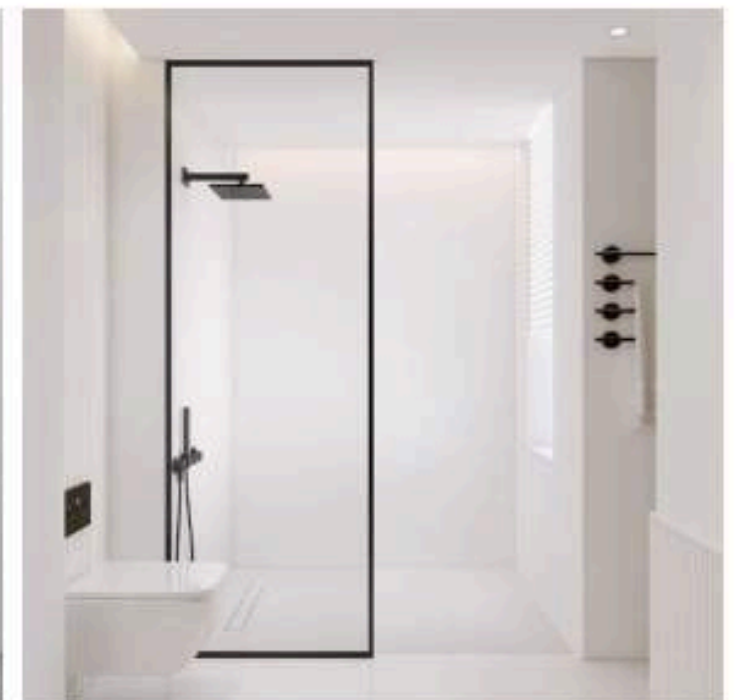

F-001
Size: 800x2800mm(customize)
Glass: Clear Tempered Glass
Tempered glass: 8mm
Color: Matte Black/Brushed Silver/Brushed Titanium/Matte Gray