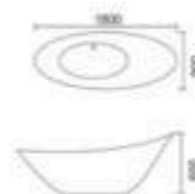

SG-6030
Conceal device bathtub
Material: Acrylic
Size: 1300x700x600mm
1400x740x600mm
1500x800x600mm
1600x800x600mm
1700x850x600mm