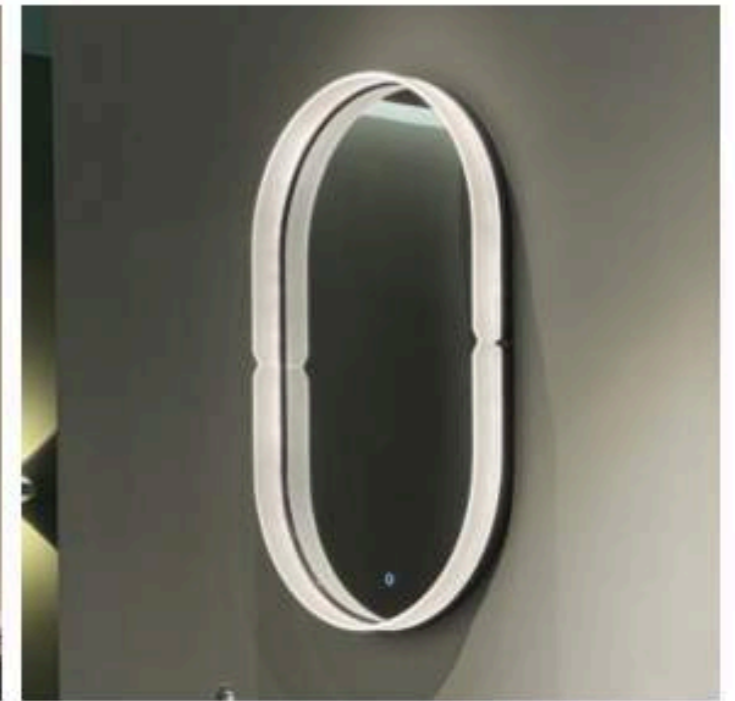

## LED MIRROR

**M-972**  
Smart Mirror  
Size:  $\Phi$ 500mm

**M-1056**  
Smart Mirror  
Size: 950x750mm

**M-639**  
Smart Mirror  
Size: 500x700mm/600x800mm/1000x700mm

**M-1018**  
Smart Mirror  
Size: 500x700mm/600x800mm/700x900mm

**M-627**  
Smart Mirror  
Size: 900x750mm/1200x750mm/1500x750mm

**M-636**  
Smart Mirror  
Size: 600x750mm/750x900mm/900x700mm

**M-642**  
Smart Mirror  
Size:  $\Phi$ 600mm/ $\Phi$ 700mm/ $\Phi$ 800mm

**M-1055**  
Smart Mirror  
Size:  $\Phi$ 600mm/ $\Phi$ 700mm/ $\Phi$ 800mm

LED MIRROR

**M-655**  
Smart Mirror  
Size: 500x1350mm

**M-656**  
Smart Mirror  
Size: 600x1200mm

**M-638**  
Smart Mirror  
Size:  $\Phi$ 1000mm

**XBPGJ**  
Smart Mirror  
Size: 40x50mm/50x70mm/60x80mm