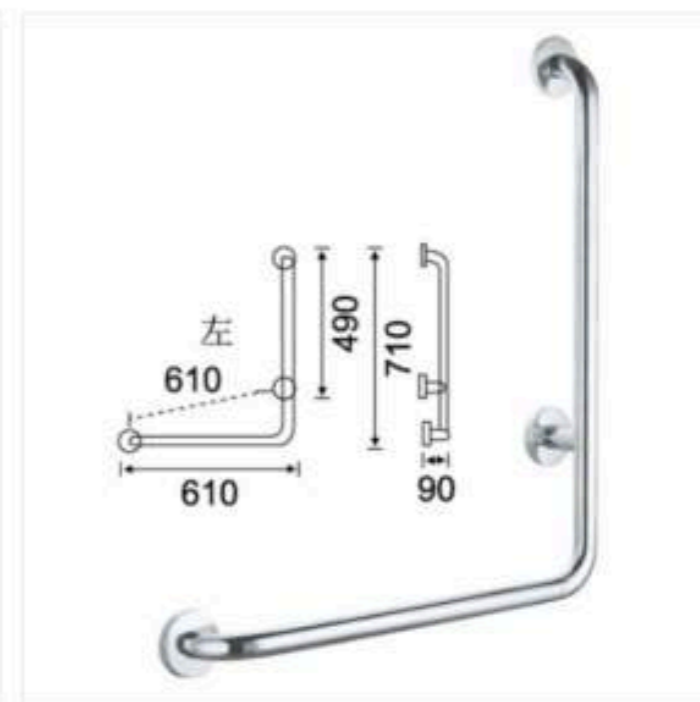

JSJ-6171
610x710mm
Armrest
Material: SUS 304 stainless steel