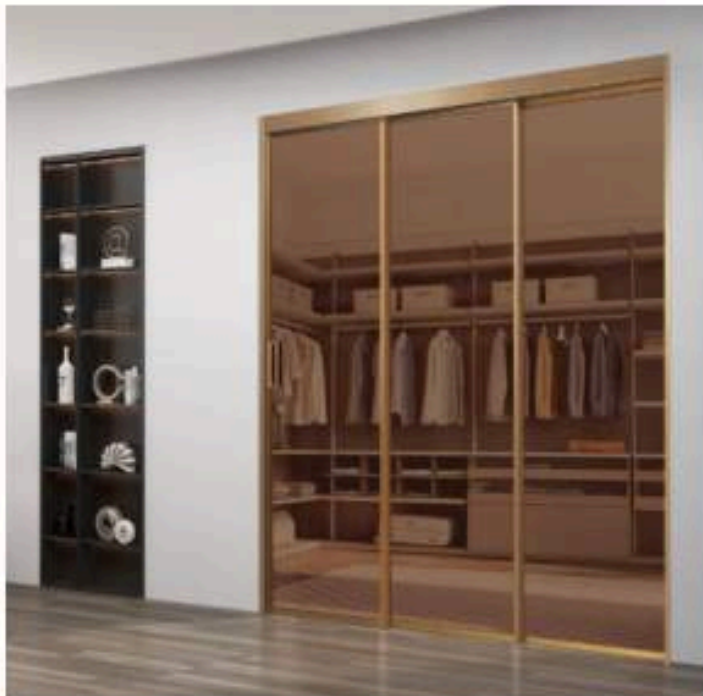

SHOWER GLASS DOOR

YLDS-12503
Material: 304 stainless steel
Tempered glass: 8mm
Color: Gold