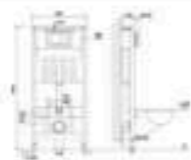

032A

Concealed water tank
Size: 500x120x1140mm
Material: HDPE
Flush structure: Mechanical button control
Displacement: Full row 7.5L, Half row 4.5-5L