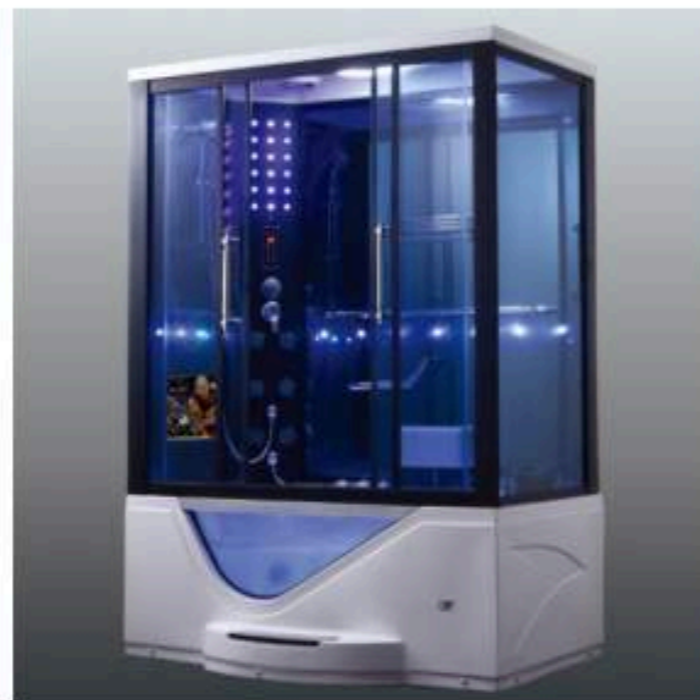

J3361
Size: 1600x1100x2250mm