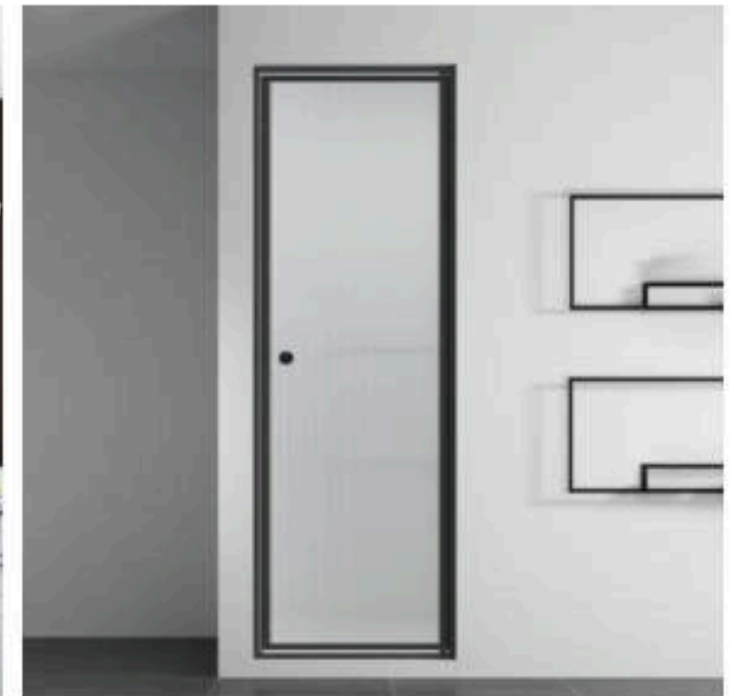

## SHOWER GLASS DOOR

**YLDS-12503**  
Material: 304 stainless steel  
Tempered glass: 8mm  
Color: Gold

**YLDS-13503**  
Material: Aluminum  
Tempered glass: 8mm  
Color: Gold

**YLDS-10332**  
Material: 304 stainless steel  
Tempered glass: 8mm  
Color: Matte black