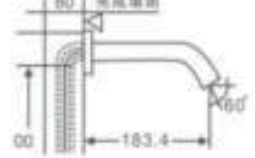

BF-2003

Basin Faucet
Material: Brass
Color: Chrome