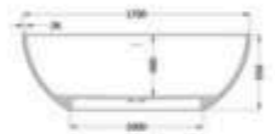

BATHTUB

DG8016

Free standing bathtub
Material: Artificial stone
Size: 1600x800x550mm
Surface Finish: Matte/Glossy