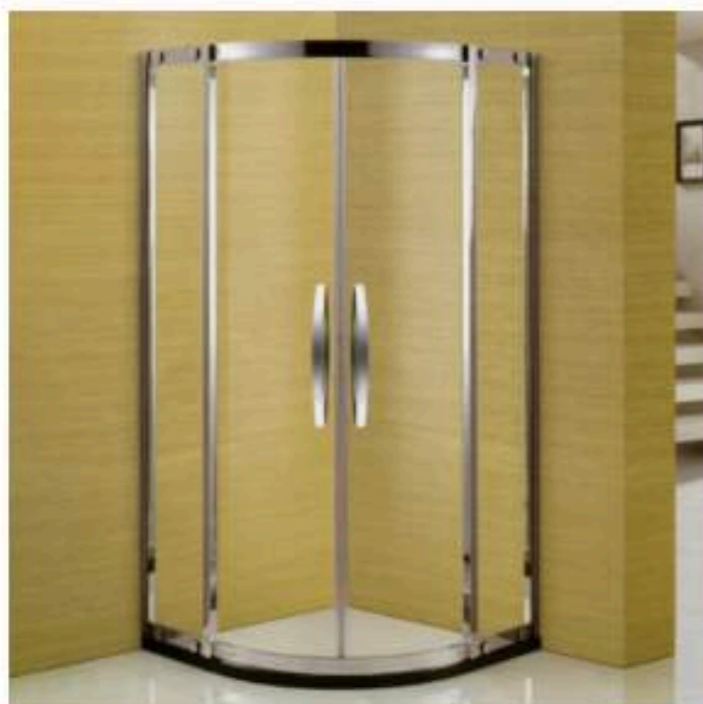

SHOWER GLASS DOOR

B-03

Size: 900x900x1950mm
Material: 304 stainless steel
Thickness: 6mm/8mm
Color: Chrome