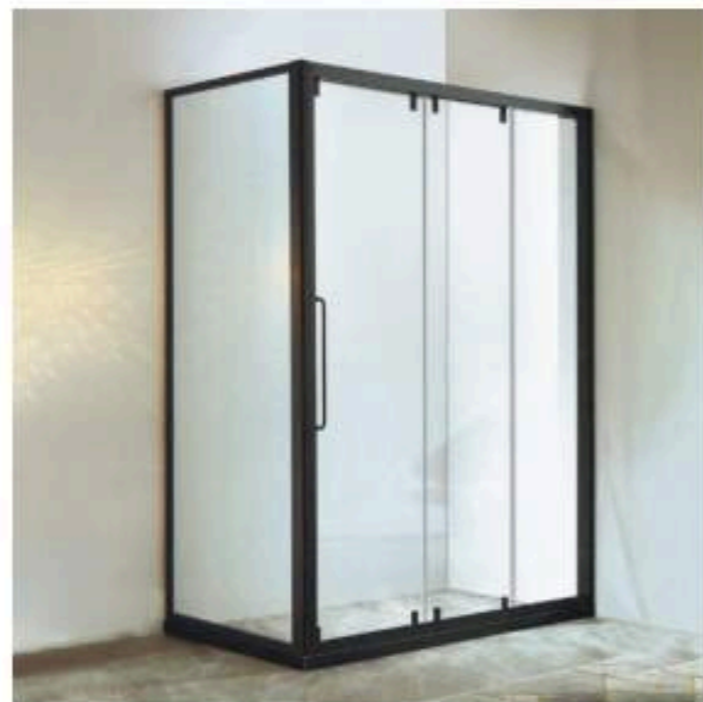

G-27

Size: 1200x900x1930mm/1200x800x1930mm
Material: 304 stainless steel
Thickness: 8mm
Color: Matte Black