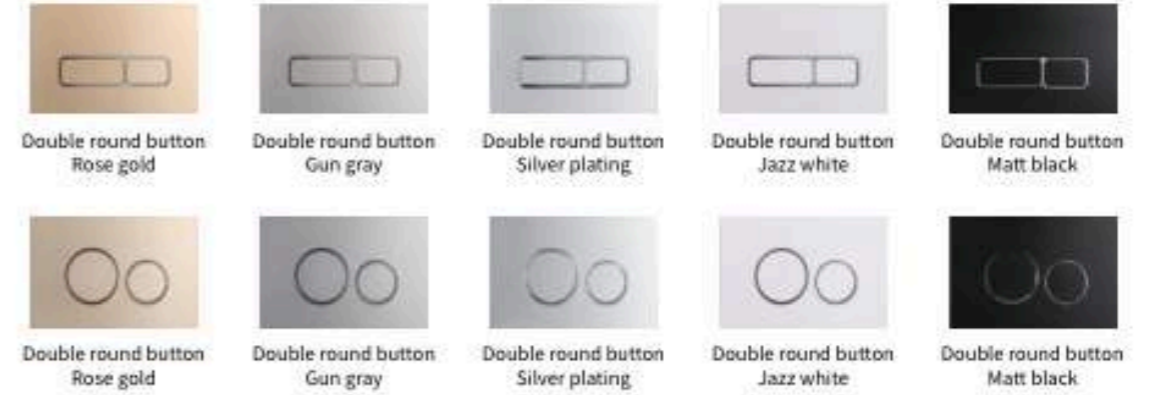

Size: 238x160mm (Applicable to T06/T08)