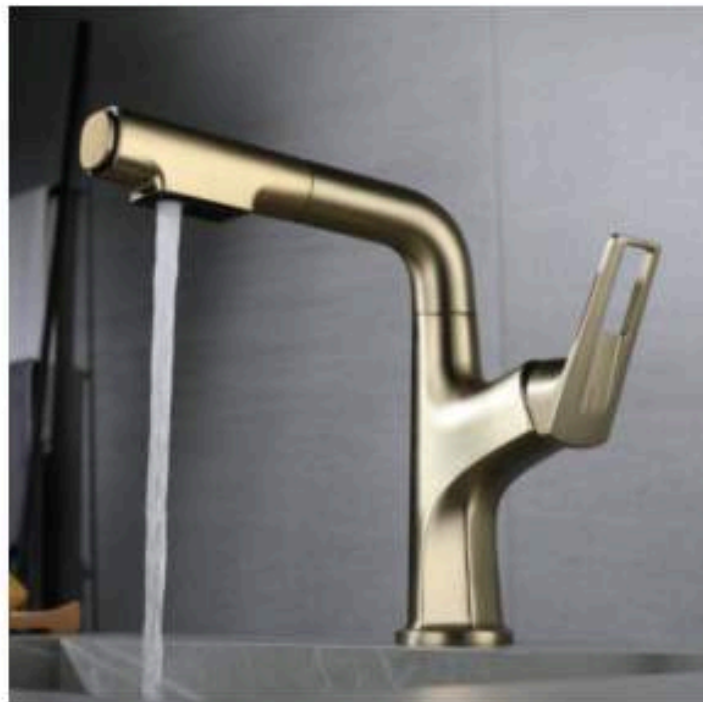

YT-1018L
Basin faucet
Material: Brass
Color: Brushed Gold