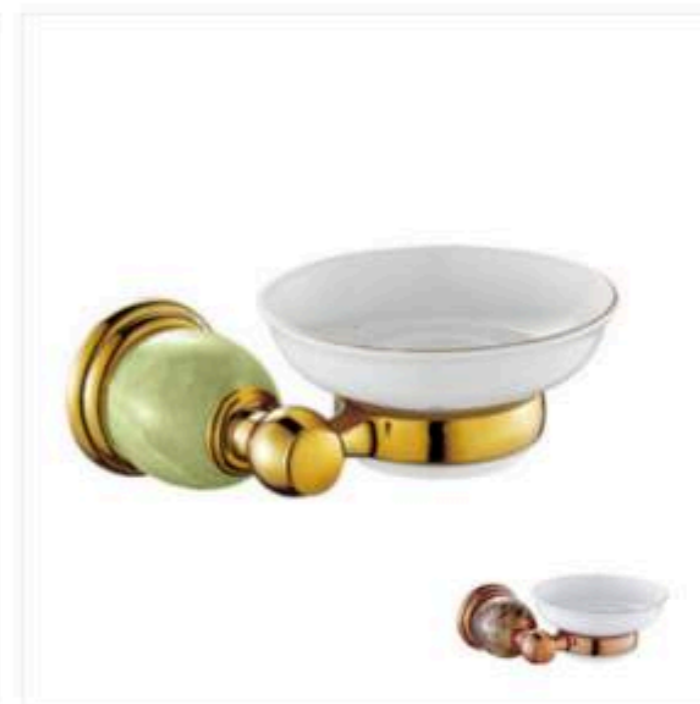

## BATHROOM ACCESSORIES

**JSJ-6820**  
Single glass shelf  
Material: 304 stainless steel  
Color: Chrome

**JSJ-6803**  
Towel  
Material: 304 stainless steel  
Color: Chrome

**JSJ-88502**  
Single cup  
Material: Copper+alloy  
Color: Gold+Green Stone+Rose Gold