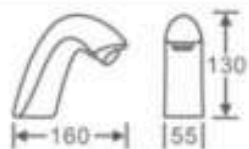

N-8004A / N-8004B

Automatic sensor Faucet
Material: Brass
Color: Chrome