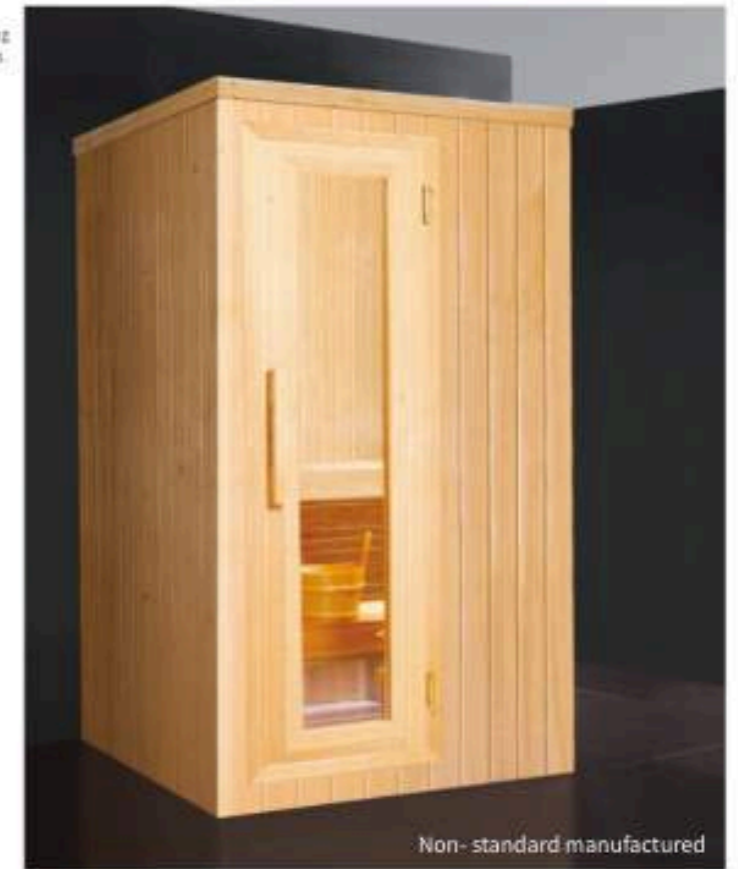

Model: G207
Size: 1000x1000x2200mm

- ① Sauna Heater 桑拿炉
- ② Wooden bucket & ladle 木桶、木勺
- ③ Gold thermometer / hygrometer 金边温湿度表
- ④ Vapor Proof Sauna Wall light 防爆灯
- ⑤ Sand Timer 沙漏计时器