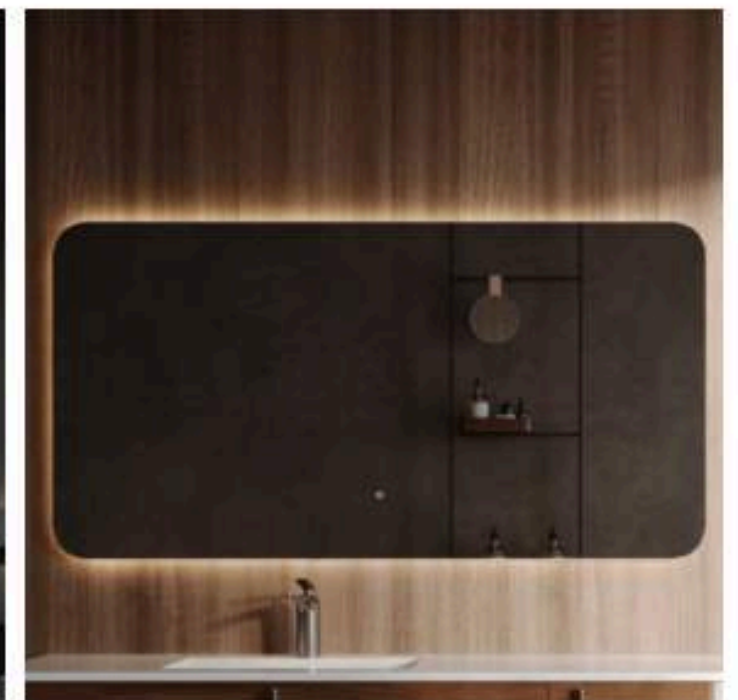

## LED MIRROR

**M-629**  
Smart Mirror  
Size: 480x800mm/500x850mm

**M-630**  
Smart Mirror  
Size: 500x700mm

**M-637**  
Smart Mirror  
Size: 600x750mm/750x900mm/900x700mm  
1060x700mm/1180x700mm/1480x700mm

**M-939**  
Smart Mirror  
Size: 450x500mm/500x1600mm/600x1700mm

**M-647**  
Smart Mirror  
Size: 500x700mm/800x600mm/200x800mm

**M-648**  
Smart Mirror  
Size: 480x800mm/500x850mm

**M-657**  
Smart Mirror  
Size: 450x450x860mm

**M-659**  
Smart Mirror  
Size: 1200x600mm

## LED MIRROR

**M-972**  
Smart Mirror  
Size:  $\Phi$ 500mm

**M-1056**  
Smart Mirror  
Size: 950x750mm

**M-639**  
Smart Mirror  
Size: 500x700mm/600x800mm/1000x700mm

**M-1018**  
Smart Mirror  
Size: 500x700mm/600x800mm/700x900mm