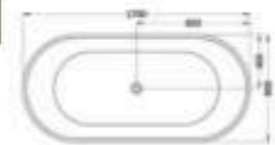

BATHTUB

DG8016

Free standing bathtub
Material: Artificial stone
Size: 1600x800x550mm
Surface Finish: Matte/Glossy