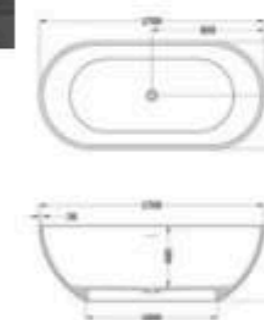

DG8011

Free standing bathtub
Material: Artificial stone
Size: 1700x800x550mm
Surface Finish: Matte/Glossy