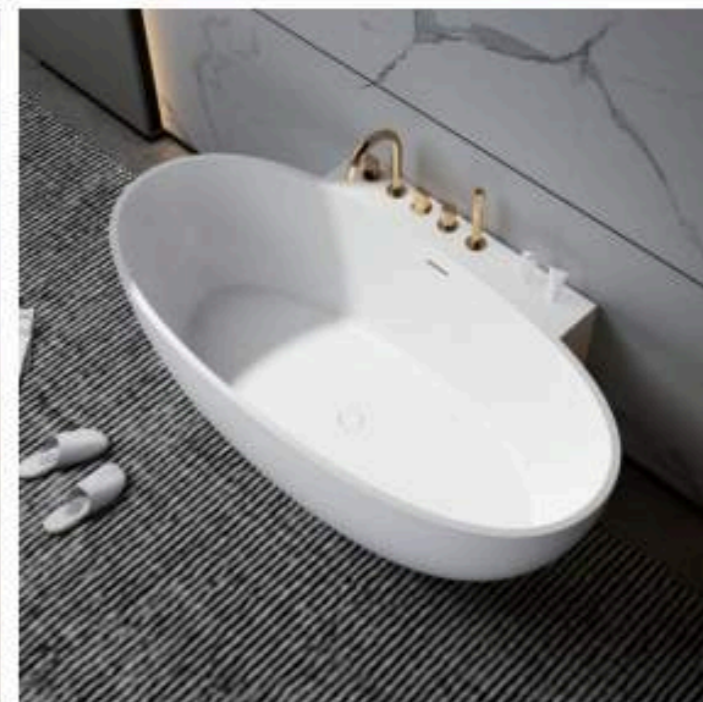

# BATHTUB

**GM806**  
Artificial stone bathtub  
Size: 1800x1100x620mm

**GM807**  
Artificial stone bathtub  
Size: 1600x720x560mm/1700x720x560mm  
1800x720x560mm

**GM808**  
Artificial stone bathtub  
Size: 1680x766x570mm