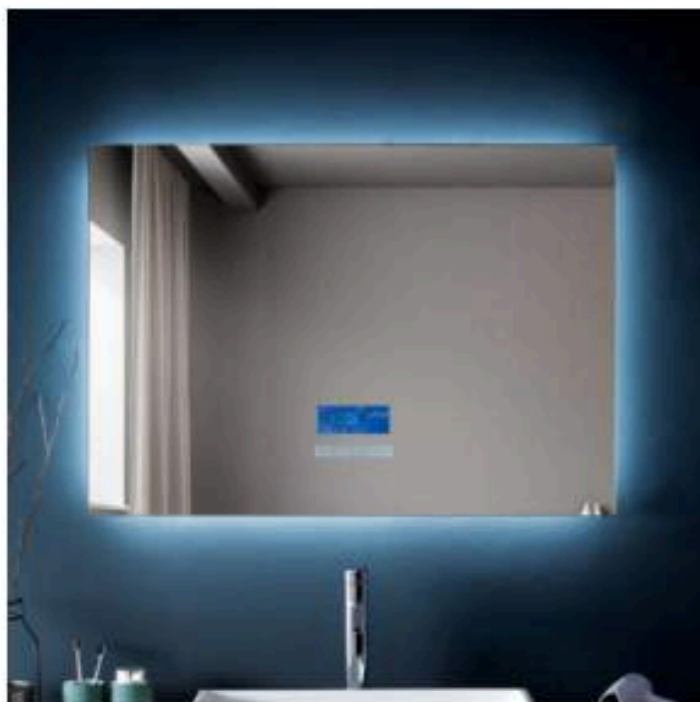

## LED MIRROR

**M-632**

Smart Mirror  
Size: 508x710mm/1220x914mm/1524x914mm

**M-1015**

Smart Mirror  
Size: 508x710mm/1220x914mm/1524x914mm

**DB01**

Smart Mirror  
Size: 508x710mm/1220x914mm/1524x914mm

**DB02**

Smart Mirror  
Size: 508x710mm/1220x914mm/1524x914mm

**M-971**

Smart Mirror  
Size: 900x750mm/1200x750mm/1500x750mm

**M-003**

Smart Mirror  
Size: 500x700mm/600x800mm/700x900mm

**M-004**

Smart Mirror  
Size:  $\Phi$ 500mm/ $\Phi$ 600mm/ $\Phi$ 700mm/ $\Phi$ 800mm

**M-1012**

Smart Mirror  
Size:  $\Phi$ 500mm/ $\Phi$ 600mm/ $\Phi$ 700mm/ $\Phi$ 800mm