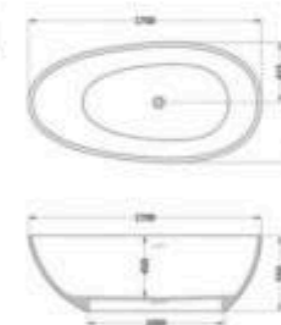

DG802

Free standing bathtub
Material: Artificial stone
Size: 1500x760x540mm
      1600x800x540mm
      1700x830x550mm
Surface Finish: Matte/Glossy
Color: White/Black