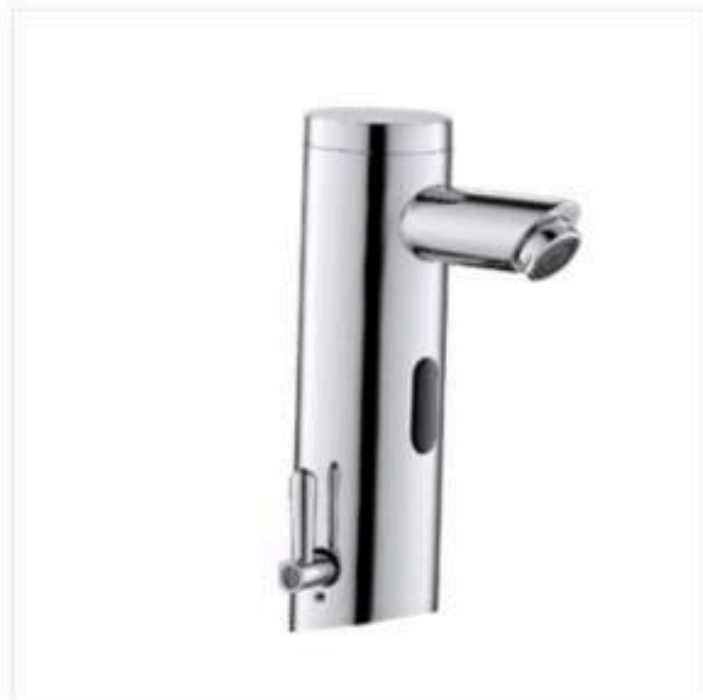

N-8030A / N-8030B

Automatic sensor Faucet
Material: Brass
Color: Chrome