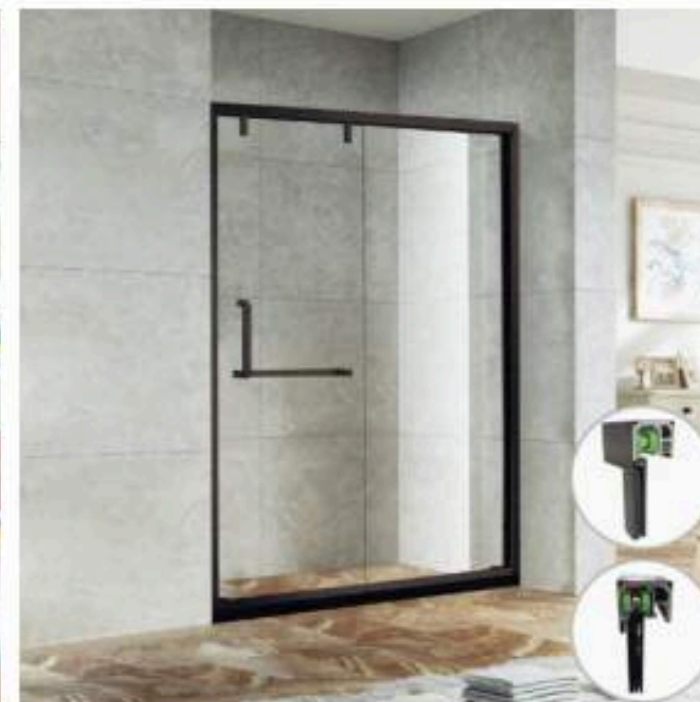

G-46

Size: Customization Size Acceptable
Material: 304 stainless steel
Thickness: 8mm
Color: Matte Black