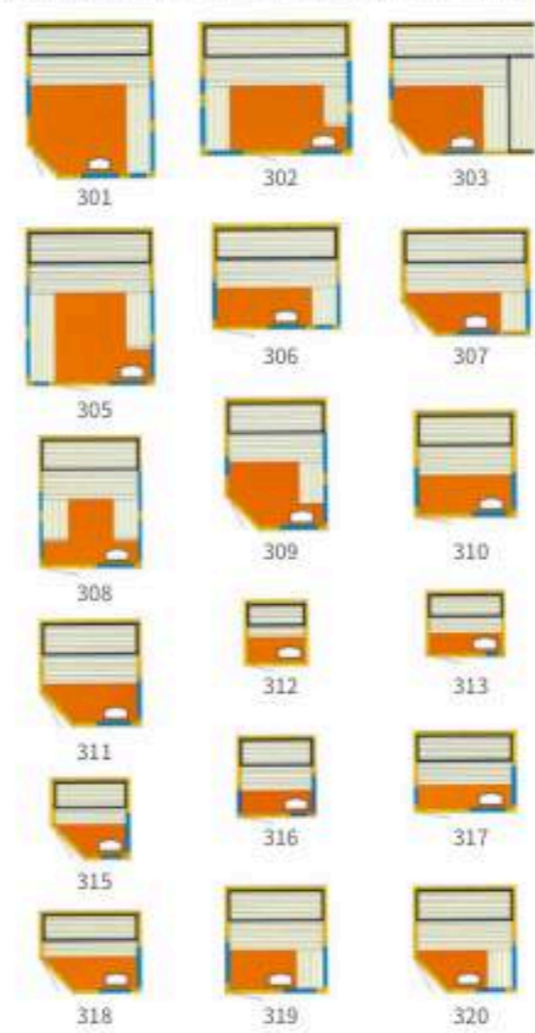

Model: G207
Size: 1000x1000x2200mm

- ① Sauna Heater 桑拿炉
- ② Wooden bucket & ladle 木桶、木勺
- ③ Gold thermometer / hygrometer 金边温湿度表
- ④ Vapor Proof Sauna Wall light 防爆灯
- ⑤ Sand Timer 沙漏计时器