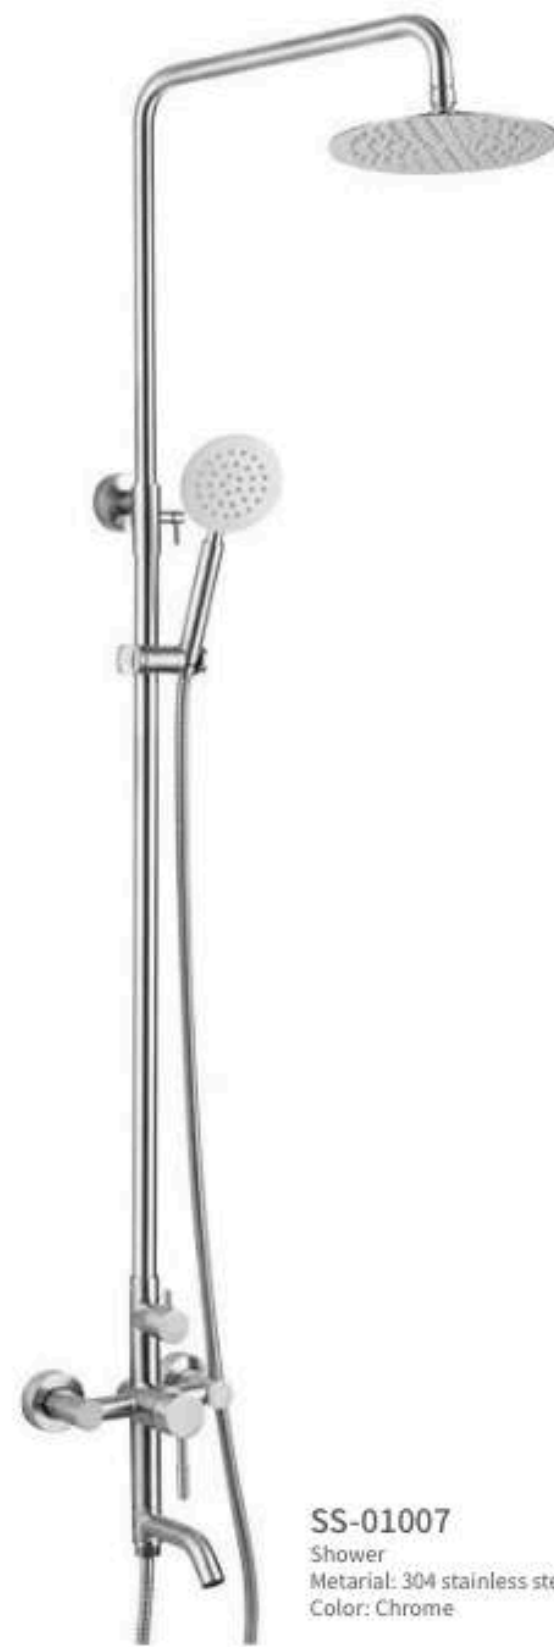

SS-01007
Shower
Material: 304 stainless steel
Color: Chrome