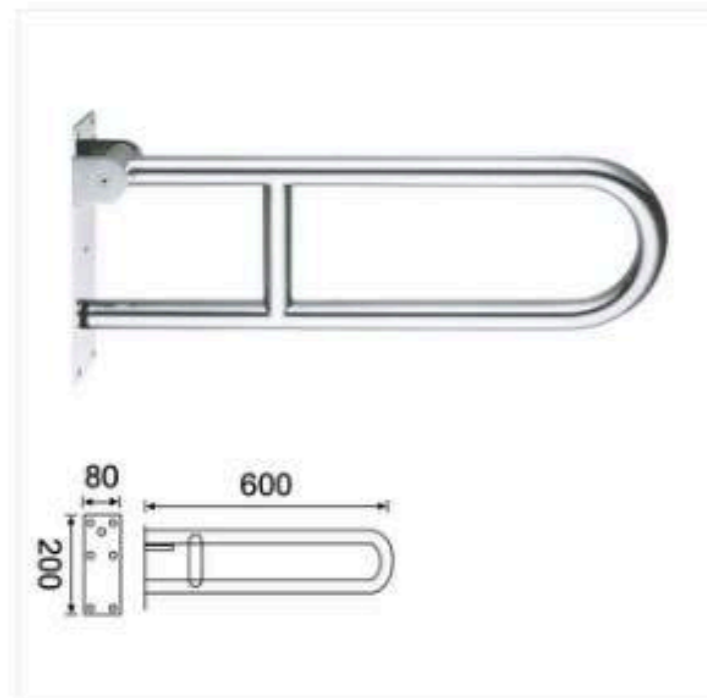

## BATHROOM ACCESSORIES

**JSJ-6028**  
600x130x130mm  
Armrest  
Material:SUS 304 stainless steel

**Curved handle**  
Armrest  
Material:Stain less steel 201/304

**The armrest of the bathroom**  
300-500mm  
Armrest  
Material:Stainless steel 201/304