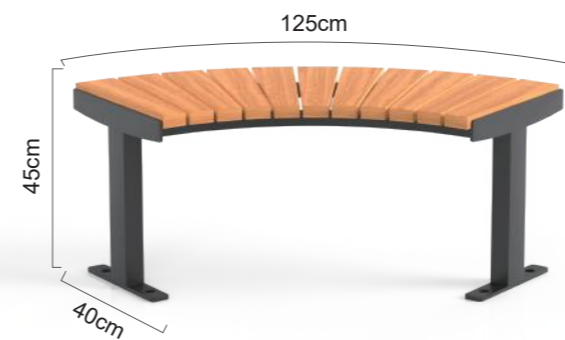

Customized

Customized Bench

Galvanized steel

● Black

SIZE L125×W40×H45cm

DESIGN Knock-down

PACKING Bubble wrap + paper