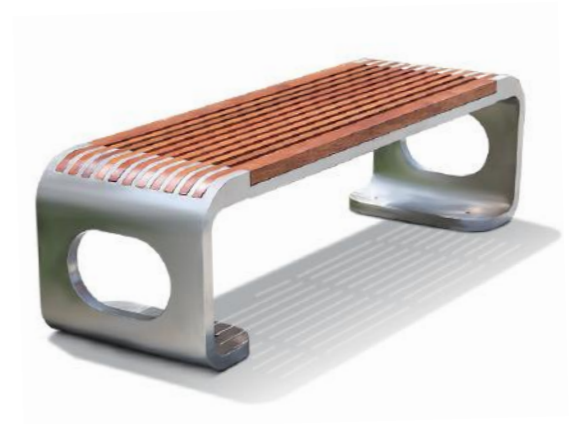

SIZE	L160×W50×H45cm
DESIGN	Assembled
PACKING	Bubble wrap + paper