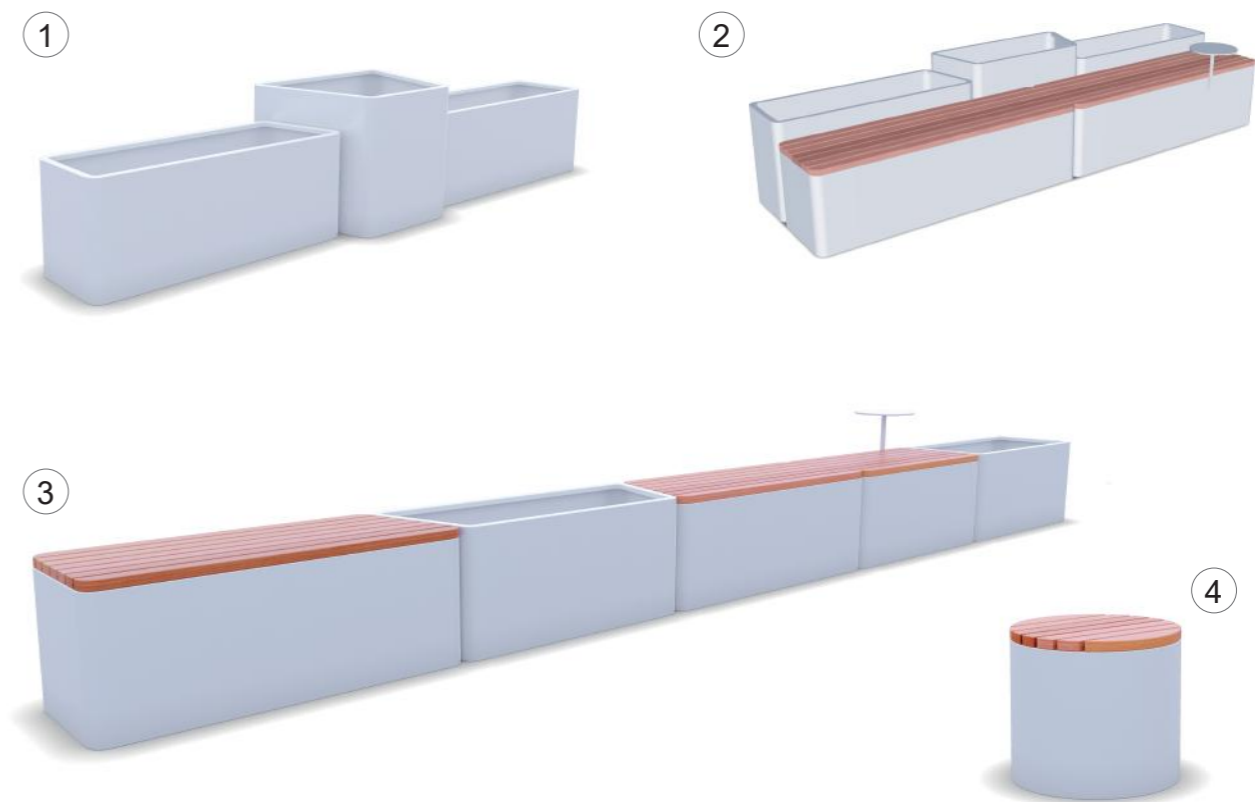

Flower Planter with Seating

Galvanized steel

● White

	①	②	③	④
SIZE	L80×W60×H60cm*1 L120×W40×H45cm*2	L80×W40×H65cm*1 L120×W40×H55cm*2 L160×W45×H45cm*2	L120×W45×H45cm*3 L100×W45×H45cm*2	D50×H45cm