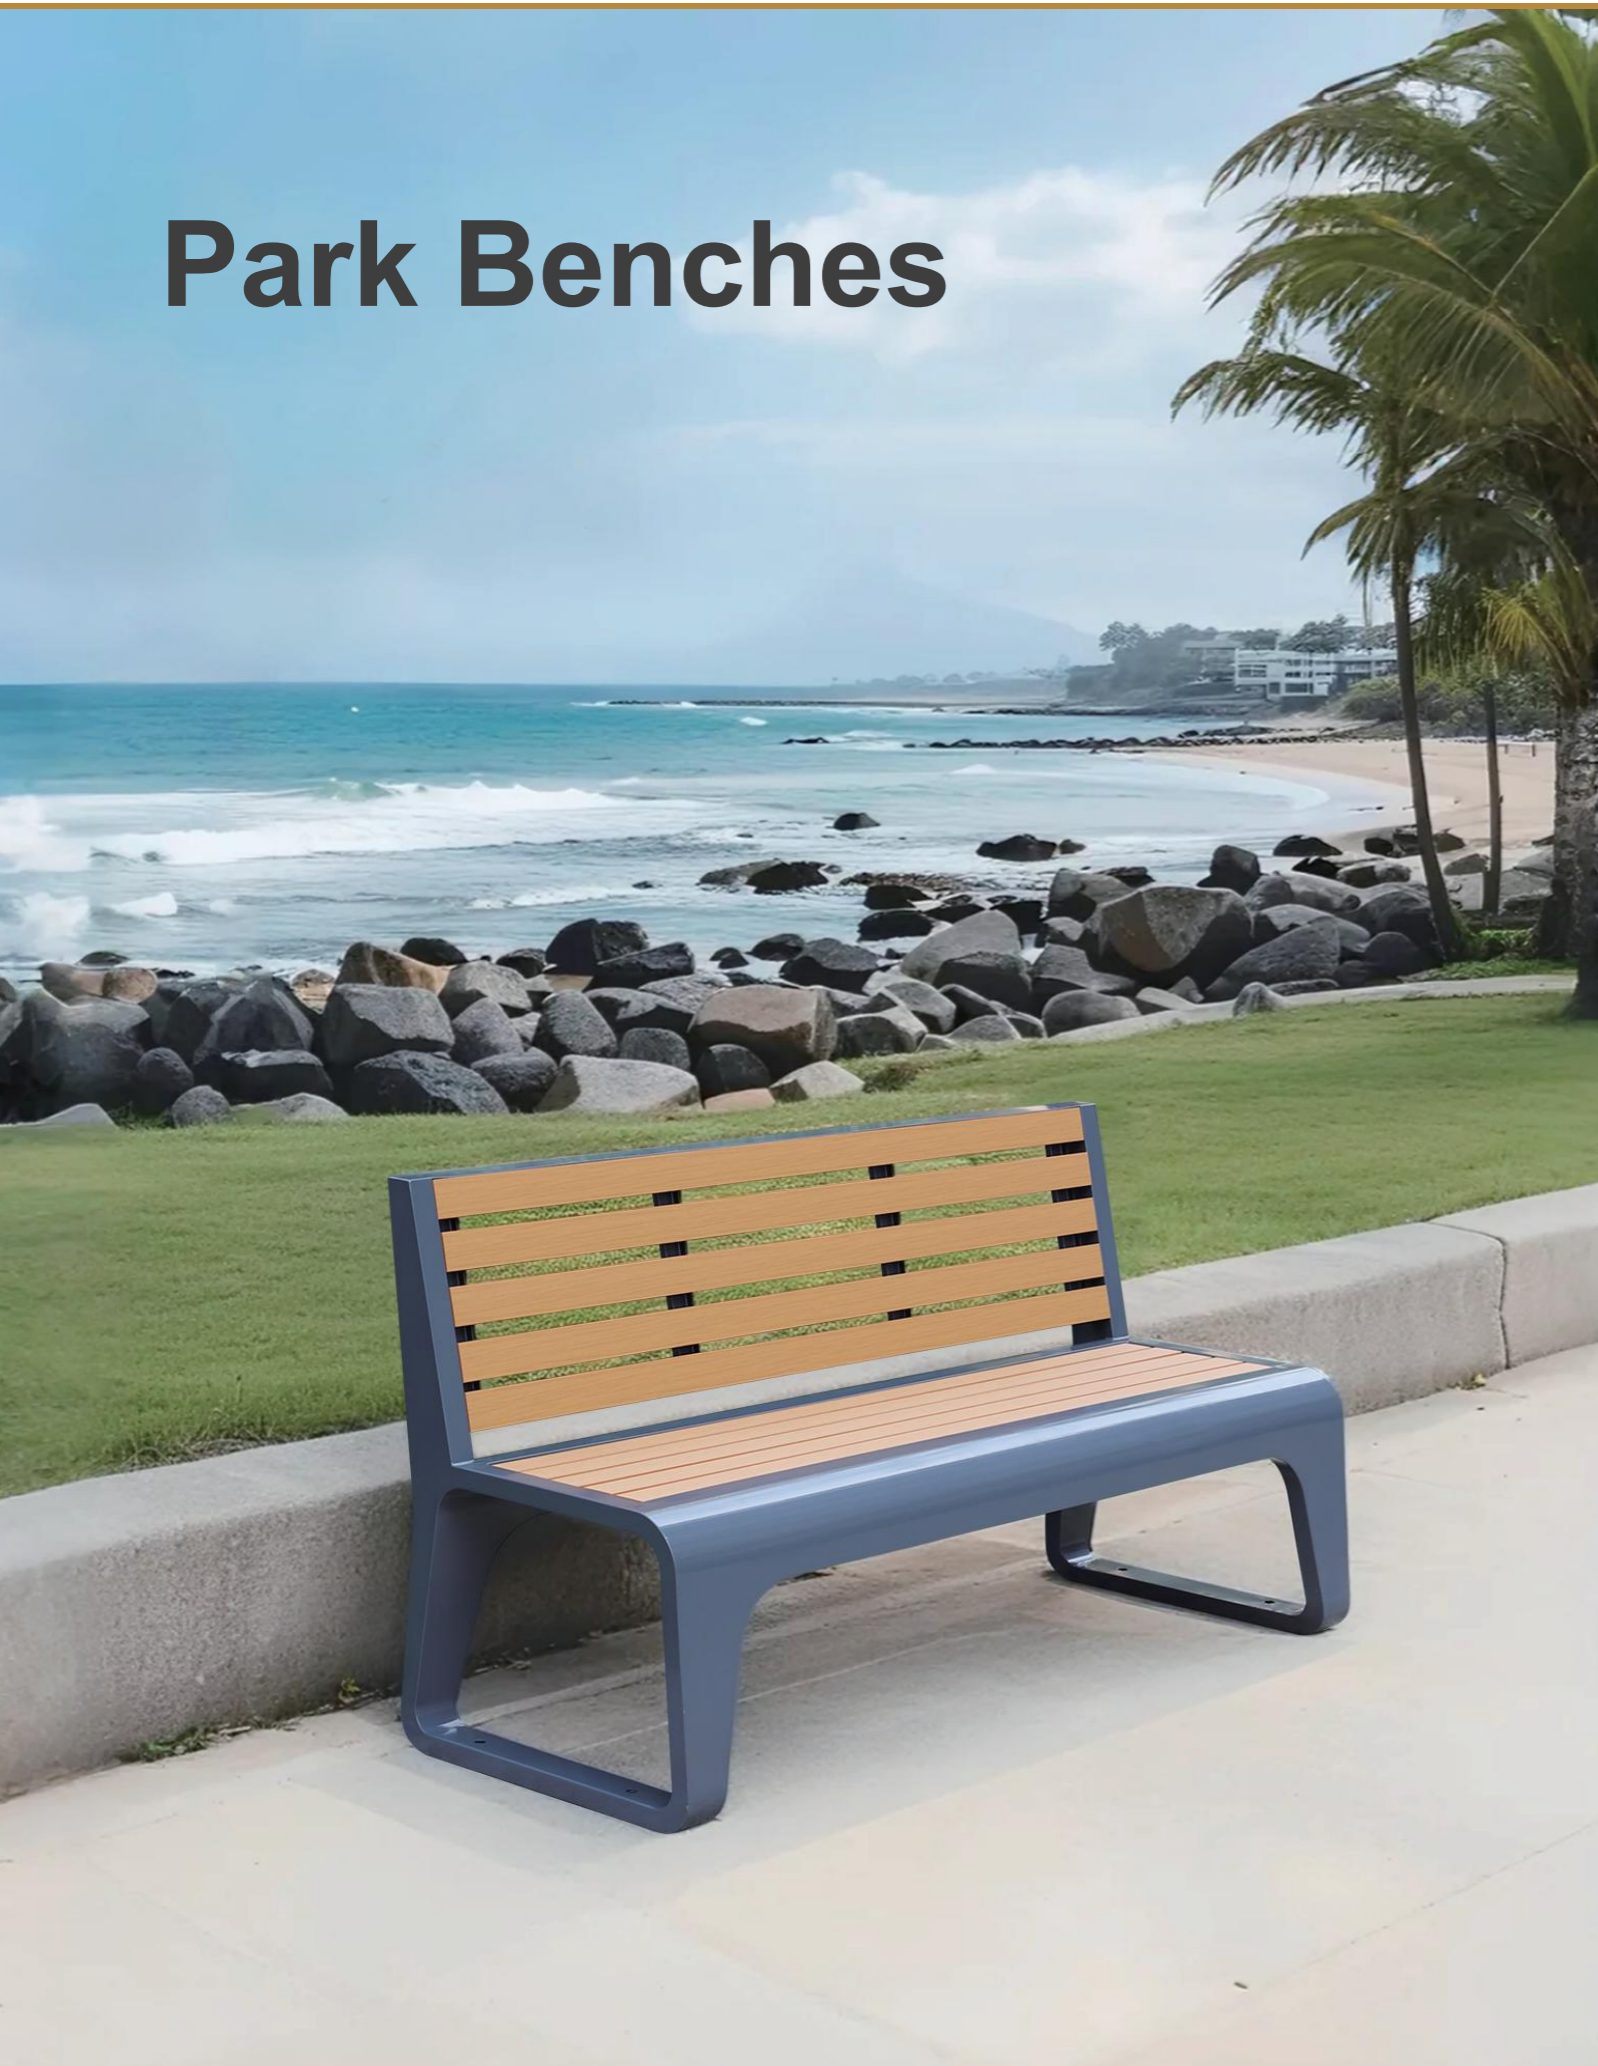

● Dark grey + teak ● Dark grey + walnut

SIZE	L180×W142×H76cm
DESIGN	Knock-down
PACKING	Carton

Park Benches

OTY-54 / OTD-54 ● Dark grey
Stainless steel + PS plastic wood

SIZE	L150 / L180×W60×H80cm	L150 / L180×W56×H42cm
DESIGN	Assembled	Assembled
PACKING	Bubble wrap + paper	Bubble wrap + paper