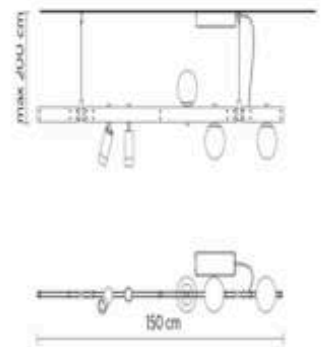

Size:D250*2200-2600mm(MAX)
Ball:100mm*6pcs
Material: stianless steel+glass

Size : D200*H440mm*500-1000mm (max)
 Material: stianless steel +glass

Size : D813*H419mm*500-1000mm (max)
Material: iron +glass

Size : D1030*H70mm*1000-
2000mm (max)
Material: Aluminum +glass

Size : D200*H620mm*1000-
2000mm (max)
Material:ceramics +iron

Size : D100*H4800mm*
1000-2000mm (max)
Material:ceramics +iron

Size : D200*L800mm*1000-2000mm
(max)
Material:ceramics +iron

T-40615 with surface canopy

preciosalighting

Ø cm 40 15.74"

Ø cm 17.5 6.89"

Ø cm 17.5 6.89"

Ø cm 50 19.68"

Ø cm 17.5 6.89"

Ø cm 17.5 6.89"

Ø cm 80 31.49"

Ø cm 17.5 6.89"

Ø cm 210 82.68"

RB-2540-AP 40W
D650mm

RB-2530-P 30W
D800mm

RB-2524-C24W
D700mm

RB-2505-1W 5W
400*100*
E60mm

B-2510-2W
2*5W
400*400*60mm