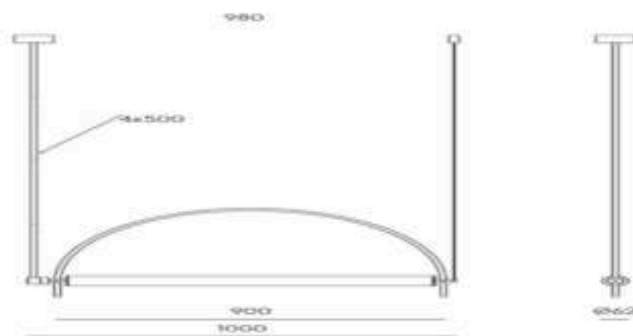

Size:D250*2200-2600mm(MAX)
Ball:100mm*6pcs
Material: stianless steel+glass

Size : D200*H440mm*500-1000mm (max)
 Material: stianless steel +glass

Size : D813*H419mm*500-1000mm (max)
Material: iron +glass

Size : D1030*H70mm*1000-
2000mm (max)
Material: Aluminum +glass

Size : D200*H620mm*1000-
2000mm (max)
Material:ceramics +iron

Size : D100*H4800mm*
1000-2000mm (max)
Material:ceramics +iron

Size : D200*L800mm*1000-2000mm
(max)
Material:ceramics +iron

T-40615 with surface canopy

preciosalighting

Ø cm 40 15.74"

Ø cm 17.5 6.89"

Ø cm 17.5 6.89"

Ø cm 50 19.68"

Ø cm 17.5 6.89"

Ø cm 17.5 6.89"

Ø cm 80 31.49"

Ø cm 17.5 6.89"

Ø cm 210 82.68"

RB-2540-AP 40W
D650mm

RB-2530-P 30W
D800mm

RB-2524-C24W
D700mm

RB-2505-1W 5W
400*100*
E60mm

B-2510-2W
2*5W
400*400*60mm