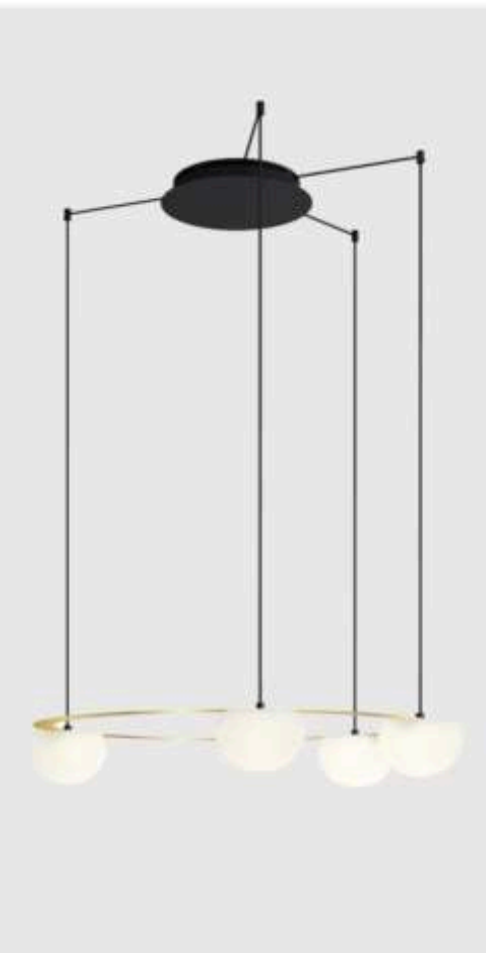

Size:D250*2200-2600mm(MAX)
Ball:100mm*6pcs
Material: stianless steel+glass

Size : D200*H440mm*500-1000mm (max)
 Material: stianless steel +glass

Size : D813*H419mm*500-1000mm (max)
Material: iron +glass

Size : D1030*H70mm*1000-
2000mm (max)
Material: Aluminum +glass

Size : D200*H620mm*1000-
2000mm (max)
Material:ceramics +iron

Size : D100*H4800mm*
1000-2000mm (max)
Material:ceramics +iron

Size : D200*L800mm*1000-2000mm
(max)
Material:ceramics +iron

T-40615 with surface canopy

preciosalighting

Ø cm 40 15.74"

Ø cm 17.5 6.89"

Ø cm 17.5 6.89"

Ø cm 50 19.68"

Ø cm 17.5 6.89"

Ø cm 17.5 6.89"

Ø cm 80 31.49"

Ø cm 17.5 6.89"

Ø cm 210 82.68"

RB-2540-AP 40W
D650mm

RB-2530-P 30W
D800mm

RB-2524-C24W
D700mm

RB-2505-1W 5W
400*100*
E60mm

B-2510-2W
2*5W
400*400*60mm