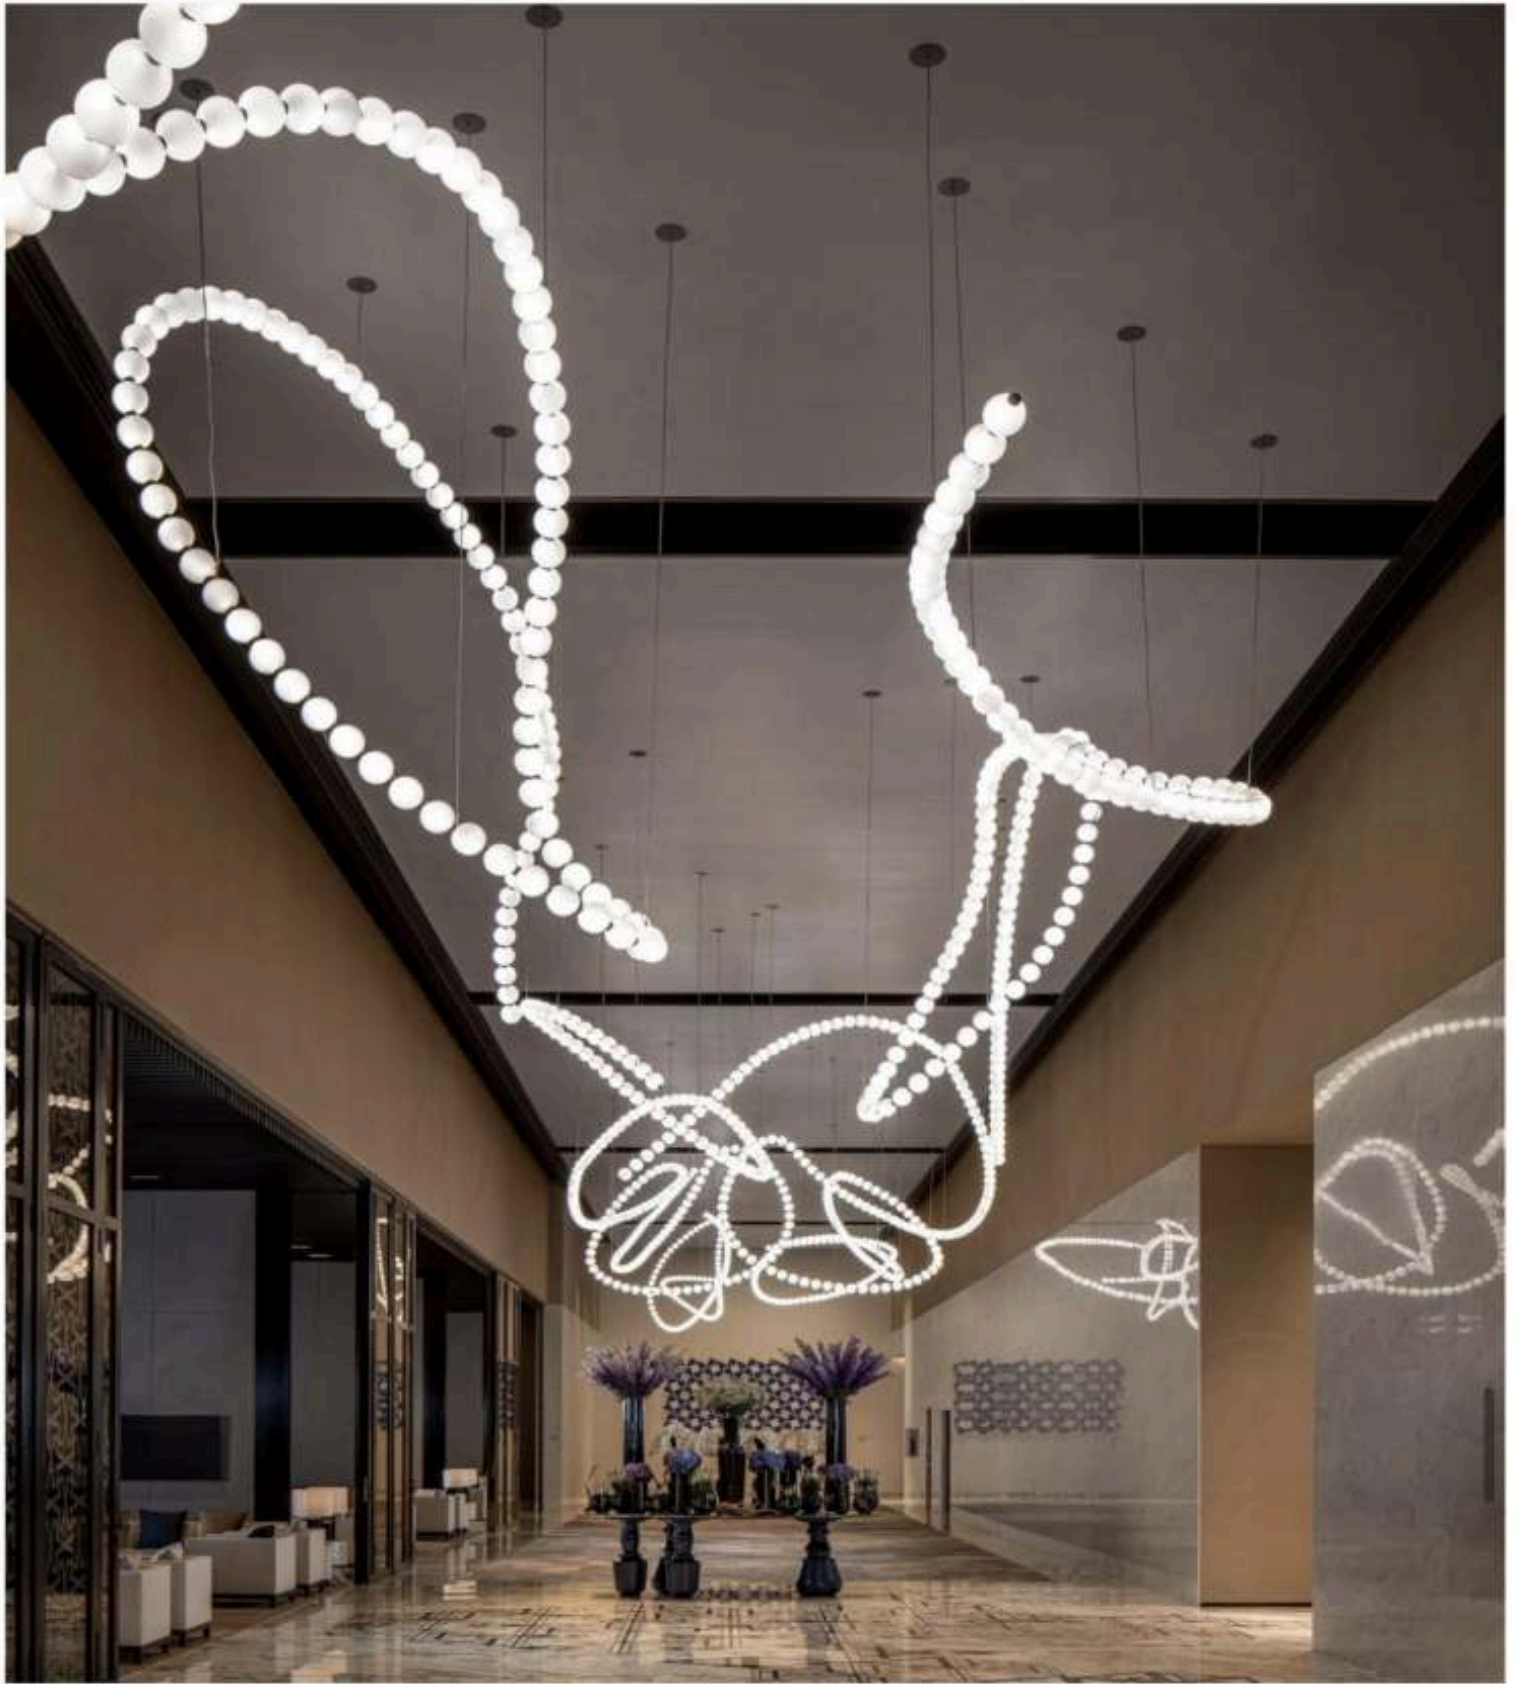

T-40615 with surface canopy

preciosalighting

Ø cm 40 15.74"

Ø cm 17.5 6.89"

Ø cm 17.5 6.89"

Ø cm 50 19.68"

Ø cm 17.5 6.89"

Ø cm 17.5 6.89"