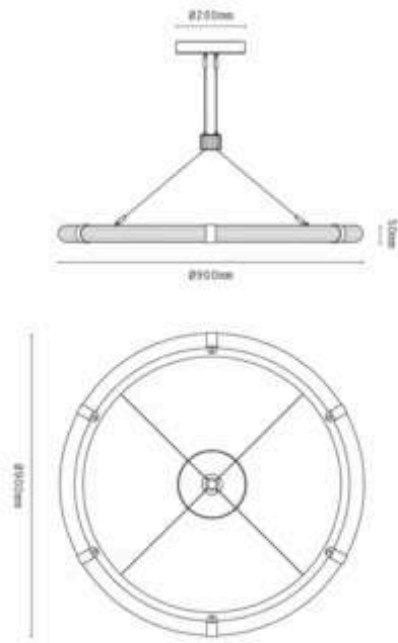

Size:D250*2200-2600mm(MAX)
Ball:100mm*6pcs
Material: stianless steel+glass

Size : D200*H440mm*500-1000mm (max)
 Material: stianless steel +glass

Size : D813*H419mm*500-1000mm (max)
Material: iron +glass

Size : D1030*H70mm*1000-
2000mm (max)
Material: Aluminum +glass

Size : D200*H620mm*1000-
2000mm (max)
Material:ceramics +iron

Size : D100*H4800mm*
1000-2000mm (max)
Material:ceramics +iron

Size : D200*L800mm*1000-2000mm
(max)
Material:ceramics +iron

T-40615 with surface canopy

preciosalighting

Ø cm 40 15.74"

Ø cm 17.5 6.89"

Ø cm 17.5 6.89"

Ø cm 50 19.68"

Ø cm 17.5 6.89"

Ø cm 17.5 6.89"

Ø cm 80 31.49"

Ø cm 17.5 6.89"

Ø cm 210 82.68"

RB-2540-AP 40W
D650mm

RB-2530-P 30W
D800mm

RB-2524-C24W
D700mm

RB-2505-1W 5W
400*100*
E60mm

B-2510-2W
2*5W
400*400*60mm