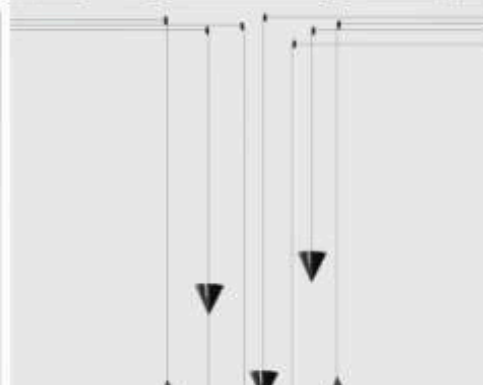

Size:D250*2200-2600mm(MAX)
Ball:100mm*6pcs
Material: stianless steel+glass

Size : D200*H440mm*500-1000mm (max)
 Material: stianless steel +glass

Size : D813*H419mm*500-1000mm (max)
Material: iron +glass

Size : D1030*H70mm*1000-
2000mm (max)
Material: Aluminum +glass

Size : D200*H620mm*1000-
2000mm (max)
Material:ceramics +iron

Size : D100*H4800mm*
1000-2000mm (max)
Material:ceramics +iron

Size : D200*L800mm*1000-2000mm
(max)
Material:ceramics +iron

T-40615 with surface canopy

preciosalighting

Ø cm 40 15.74"

Ø cm 17.5 6.89"

Ø cm 17.5 6.89"

Ø cm 50 19.68"

Ø cm 17.5 6.89"

Ø cm 17.5 6.89"

Ø cm 80 31.49"

Ø cm 17.5 6.89"

Ø cm 210 82.68"

RB-2540-AP 40W
D650mm

RB-2530-P 30W
D800mm

RB-2524-C24W
D700mm

RB-2505-1W 5W
400*100*
E60mm

B-2510-2W
2*5W
400*400*60mm