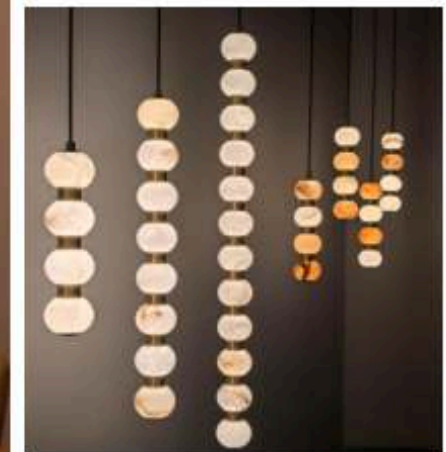

T-40615 with surface canopy

preciosalighting

Ø cm 40 15.74"

Ø cm 17.5 6.89"

Ø cm 17.5 6.89"

Ø cm 50 19.68"

Ø cm 17.5 6.89"

Ø cm 17.5 6.89"