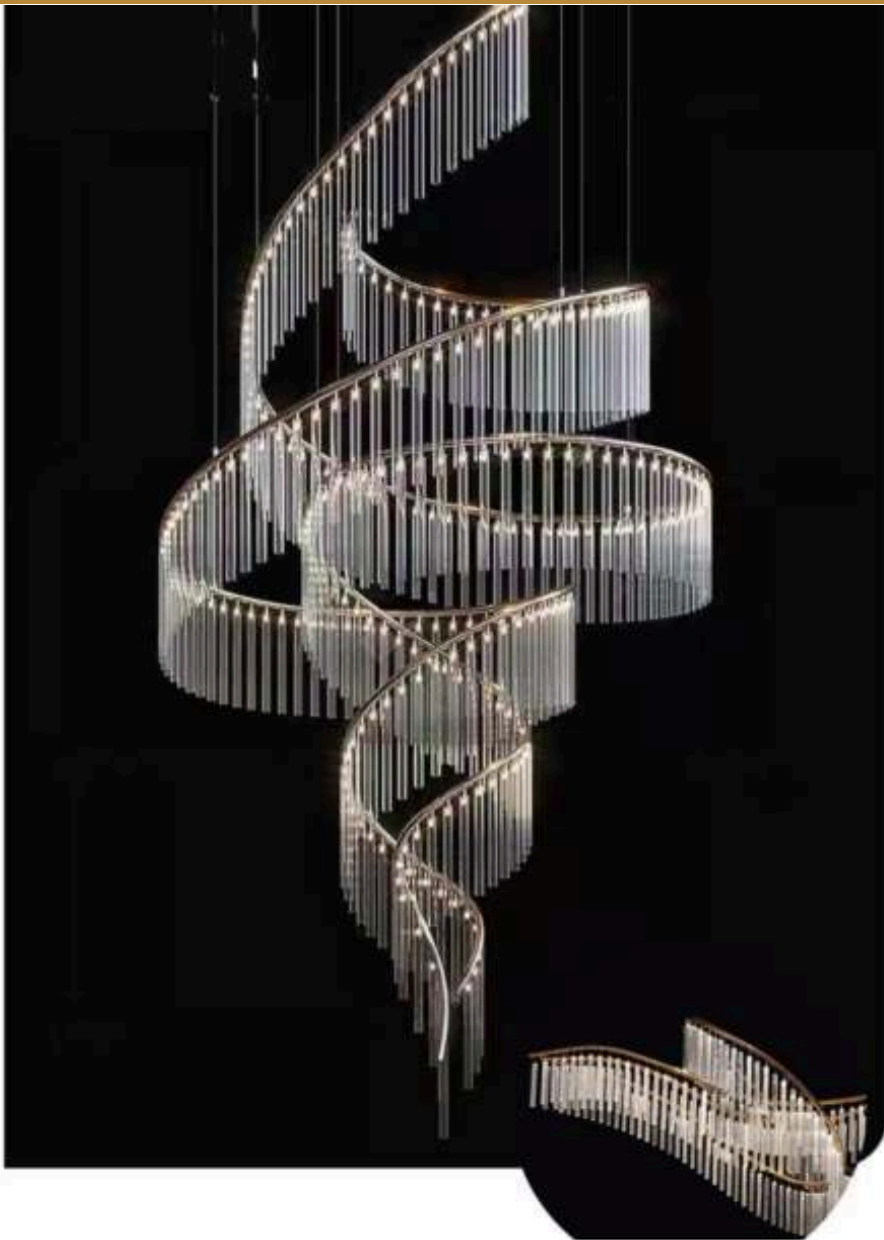

T-40615 with surface canopy

preciosalighting

Ø cm 40 15.74"

Ø cm 17.5 6.89"

Ø cm 17.5 6.89"

Ø cm 50 19.68"

Ø cm 17.5 6.89"

Ø cm 17.5 6.89"