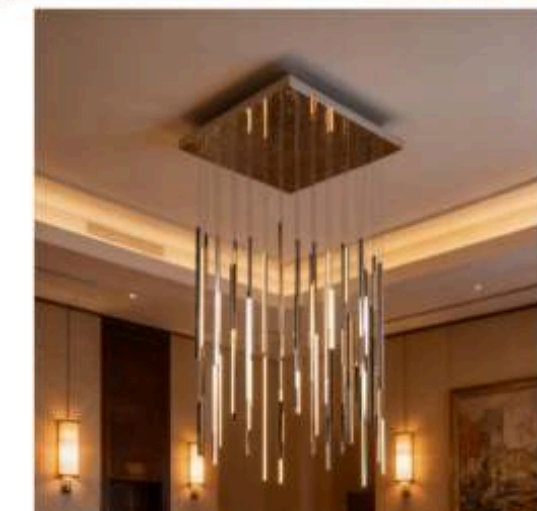

T-40615 with surface canopy

preciosalighting

Ø cm 40 15.74"

Ø cm 17.5 6.89"

Ø cm 17.5 6.89"

Ø cm 50 19.68"

Ø cm 17.5 6.89"

Ø cm 17.5 6.89"