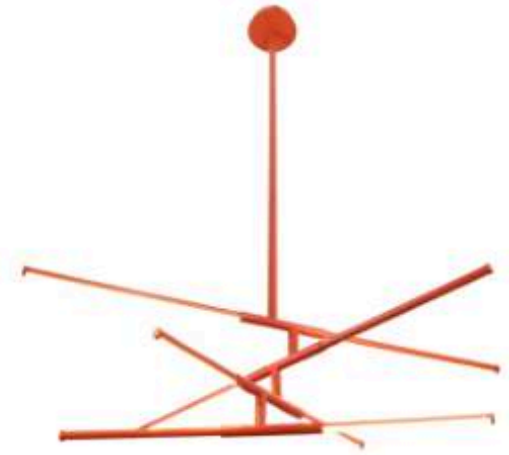

Ø cm 80 31.49"

Ø cm 17.5 6.89"

Ø cm 210 82.68"

RB-2540-AP 40W
D650mm

RB-2530-P 30W
D800mm

RB-2524-C24W
D700mm

RB-2505-1W 5W
400*100*
E60mm

B-2510-2W
2*5W
400*400*60mm