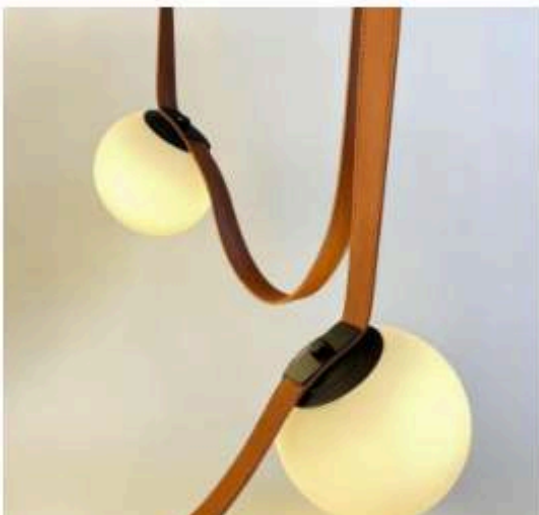

Ø cm 80 31.49"

Ø cm 17.5 6.89"

Ø cm 210 82.68"

RB-2540-AP 40W
D650mm

RB-2530-P 30W
D800mm

RB-2524-C24W
D700mm

RB-2505-1W 5W
400*100*
E60mm

B-2510-2W
2*5W
400*400*60mm