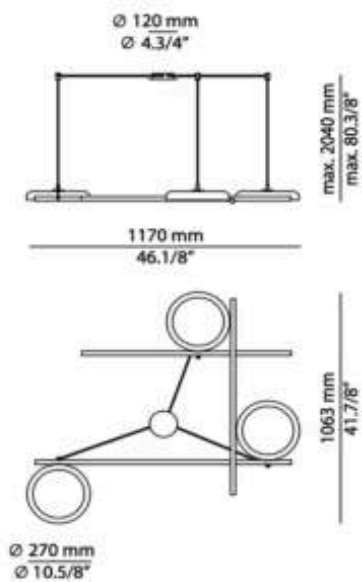

Size:D250*2200-2600mm(MAX)
Ball:100mm*6pcs
Material: stianless steel+glass

Size : D200*H440mm*500-1000mm (max)
 Material: stianless steel +glass

Size : D813*H419mm*500-1000mm (max)
Material: iron +glass

Size : D1030*H70mm*1000-
2000mm (max)
Material: Aluminum +glass

Size : D200*H620mm*1000-
2000mm (max)
Material:ceramics +iron

Size : D100*H4800mm*
1000-2000mm (max)
Material:ceramics +iron

Size : D200*L800mm*1000-2000mm
(max)
Material:ceramics +iron

T-40615 with surface canopy

preciosalighting

Ø cm 40 15.74"

Ø cm 17.5 6.89"

Ø cm 17.5 6.89"

Ø cm 50 19.68"

Ø cm 17.5 6.89"

Ø cm 17.5 6.89"

Ø cm 80 31.49"

Ø cm 17.5 6.89"

Ø cm 210 82.68"

RB-2540-AP 40W
D650mm

RB-2530-P 30W
D800mm

RB-2524-C24W
D700mm

RB-2505-1W 5W
400*100*
E60mm

B-2510-2W
2*5W
400*400*60mm