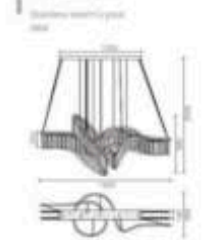

Size:D250*2200-2600mm(MAX)
Ball:100mm*6pcs
Material: stianless steel+glass

Size : D200*H440mm*500-1000mm (max)
 Material: stianless steel +glass

Size : D813*H419mm*500-1000mm (max)
Material: iron +glass

Size : D1030*H70mm*1000-
2000mm (max)
Material: Aluminum +glass

Size : D200*H620mm*1000-
2000mm (max)
Material:ceramics +iron

Size : D100*H4800mm*
1000-2000mm (max)
Material:ceramics +iron

Size : D200*L800mm*1000-2000mm
(max)
Material:ceramics +iron

T-40615 with surface canopy

preciosalighting

Ø cm 40 15.74"

Ø cm 17.5 6.89"

Ø cm 17.5 6.89"

Ø cm 50 19.68"

Ø cm 17.5 6.89"

Ø cm 17.5 6.89"

Ø cm 80 31.49"

Ø cm 17.5 6.89"

Ø cm 210 82.68"

RB-2540-AP 40W
D650mm

RB-2530-P 30W
D800mm

RB-2524-C24W
D700mm

RB-2505-1W 5W
400*100*
E60mm

B-2510-2W
2*5W
400*400*60mm