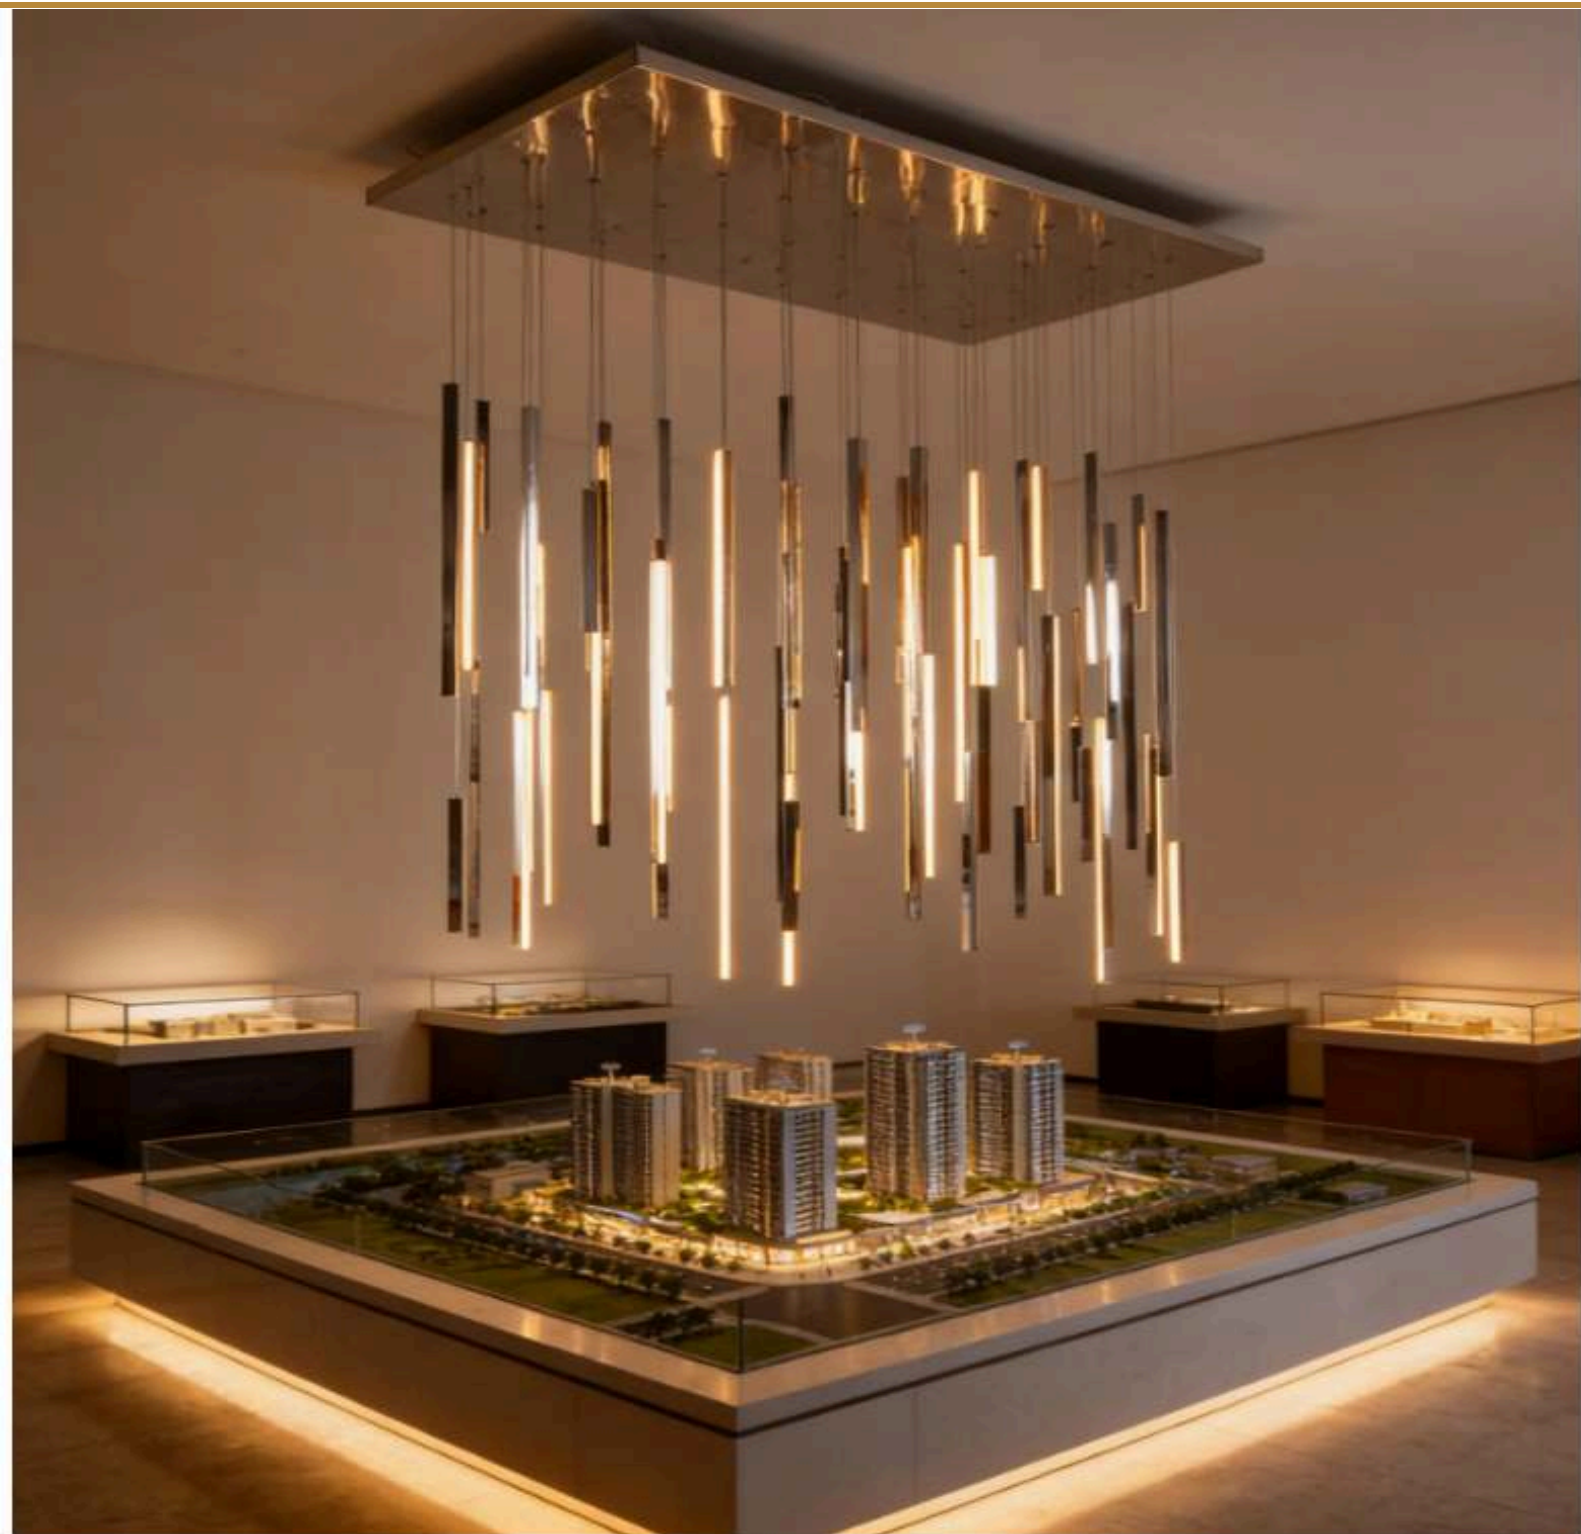

T-40615 with surface canopy

preciosalighting

Ø cm 40 15.74"

Ø cm 17.5 6.89"

Ø cm 17.5 6.89"

Ø cm 50 19.68"

Ø cm 17.5 6.89"

Ø cm 17.5 6.89"