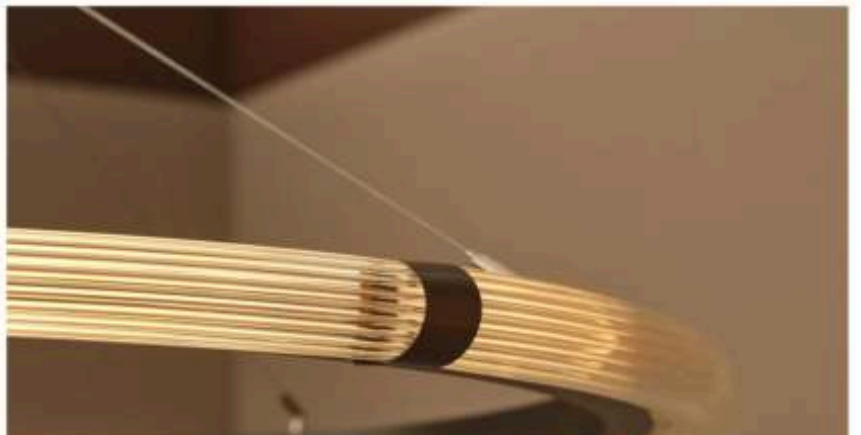

T-40615 with surface canopy

preciosalighting

Ø cm 40 15.74"

Ø cm 17.5 6.89"

Ø cm 17.5 6.89"

Ø cm 50 19.68"

Ø cm 17.5 6.89"

Ø cm 17.5 6.89"