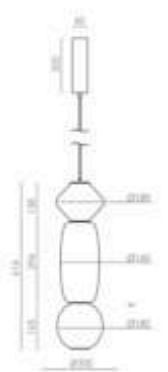

Size:D250*2200-2600mm(MAX)
Ball:100mm*6pcs
Material: stianless steel+glass

Size : D200*H440mm*500-1000mm (max)
 Material: stianless steel +glass

Size : D813*H419mm*500-1000mm (max)
Material: iron +glass

Size : D1030*H70mm*1000-
2000mm (max)
Material: Aluminum +glass

Size : D200*H620mm*1000-
2000mm (max)
Material:ceramics +iron

Size : D100*H4800mm*
1000-2000mm (max)
Material:ceramics +iron

Size : D200*L800mm*1000-2000mm
(max)
Material:ceramics +iron

Ø cm 80 31.49"

Ø cm 17.5 6.89"

Ø cm 210 82.68"

RB-2540-AP 40W
D650mm

RB-2530-P 30W
D800mm

RB-2524-C24W
D700mm

RB-2505-1W 5W
400*100*
E60mm

B-2510-2W
2*5W
400*400*60mm

1200*95*1400mm

RB-1124-150

32W

1500*95*1400mm