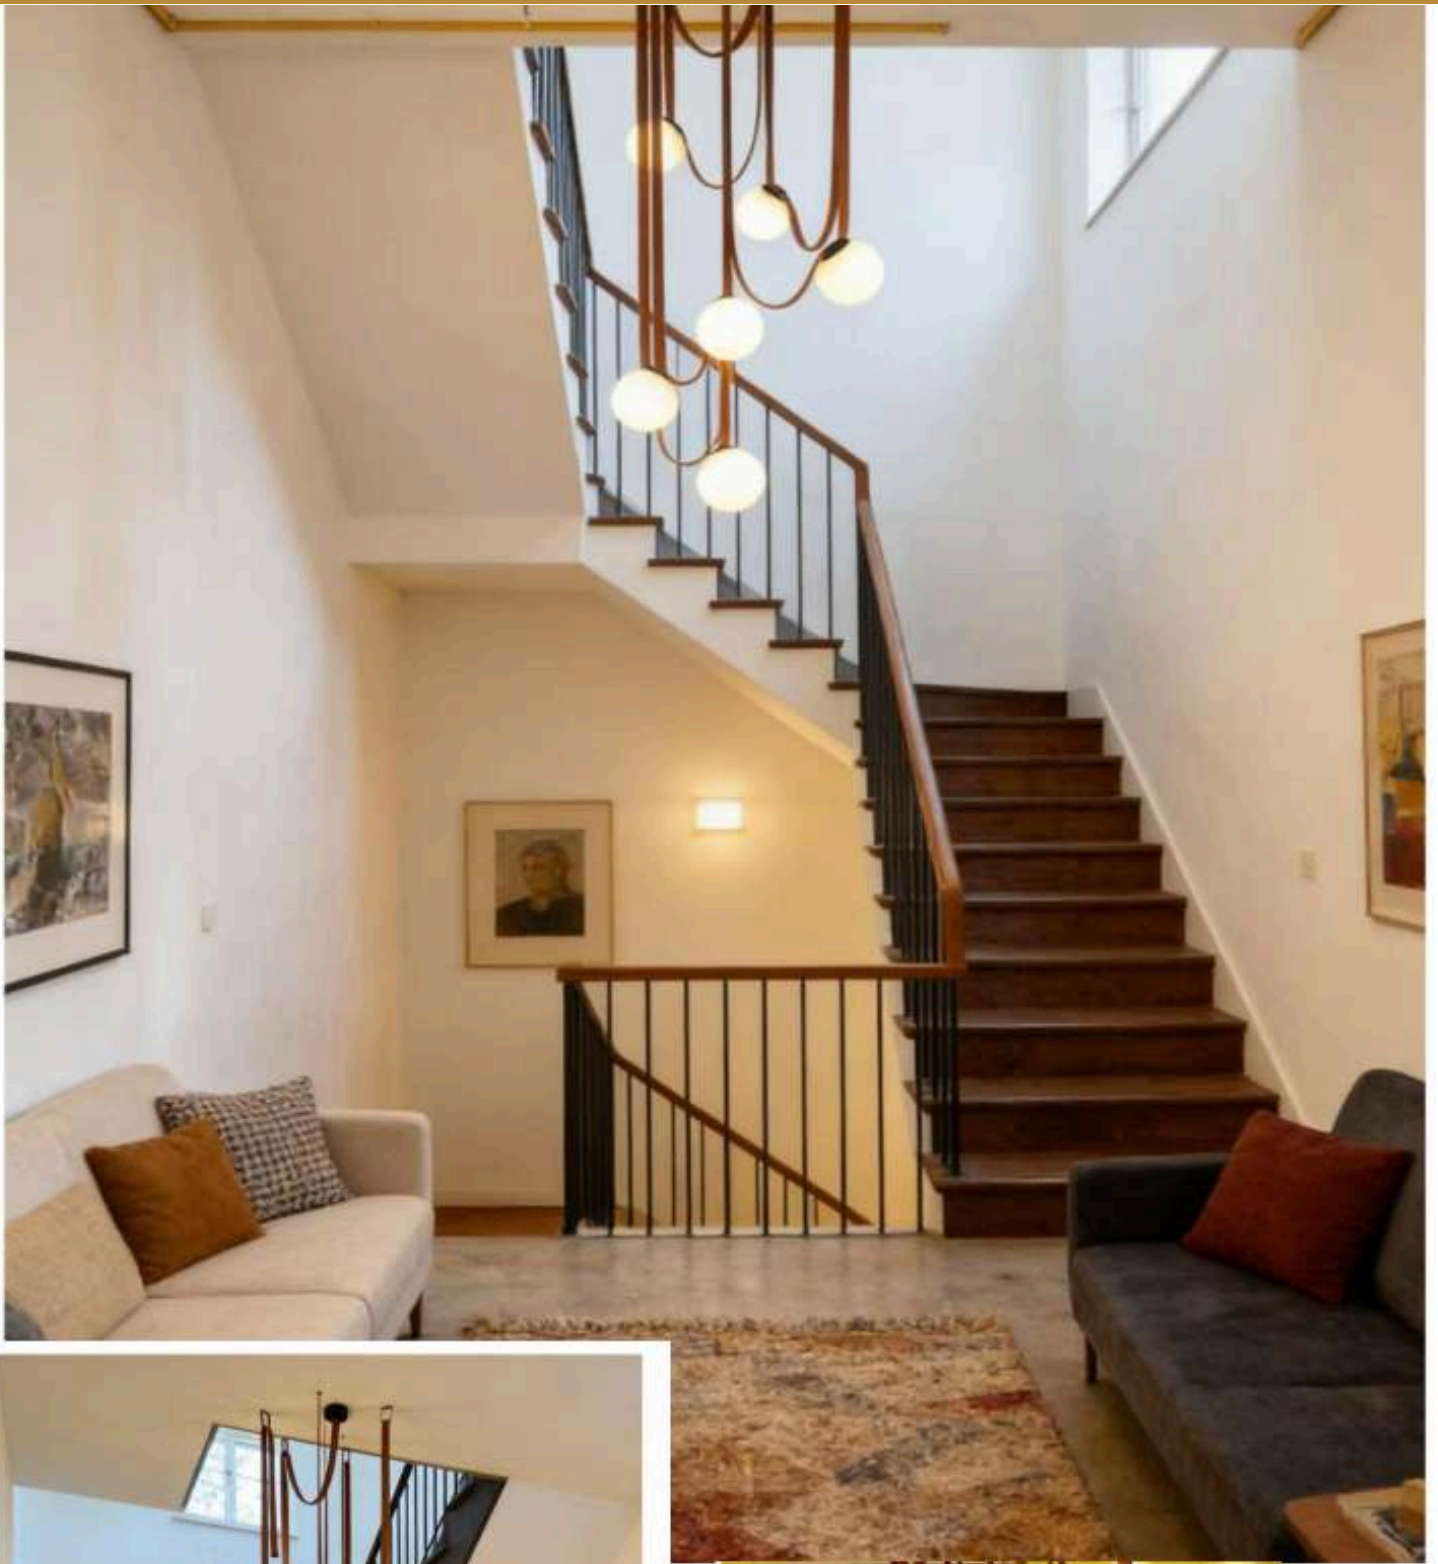

Size : D200*H620mm*1000-
2000mm (max)
Material:ceramics +iron

SUN TOP TRADE · REFERENCE CATALOGUE 03

LED & Statement Lighting.

Architectural chandeliers, ring fixtures, panels, downlights, hand-blown glass
installations · sourced direct from our Guzhen lighting partners.

Size : D1030*H70mm*1000-
2000mm (max)
Material: Aluminum +glass

Size : D200*H620mm*1000-
2000mm (max)
Material:ceramics +iron

Size : D100*H4800mm*
1000-2000mm (max)
Material:ceramics +iron

Size : D200*L800mm*1000-2000mm
(max)
Material:ceramics +iron

Ø cm 80 31.49"

Ø cm 17.5 6.89"

Ø cm 210 82.68"

RB-2540-AP 40W
D650mm

RB-2530-P 30W
D800mm

RB-2524-C24W
D700mm

RB-2505-1W 5W
400*100*
E60mm

B-2510-2W
2*5W
400*400*60mm