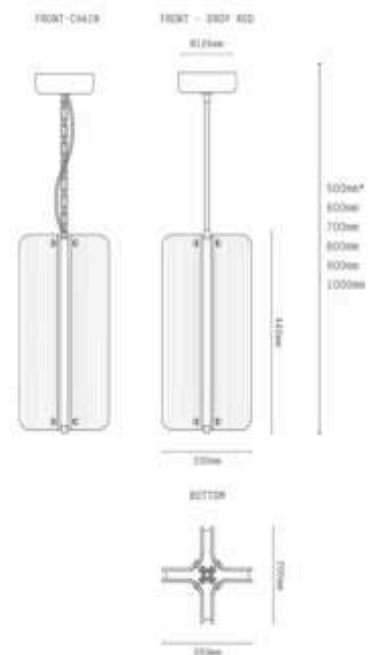

Size : D200*H620mm*1000-
2000mm (max)
Material:ceramics +iron

SUN TOP TRADE · REFERENCE CATALOGUE 03

LED & Statement Lighting.

Architectural chandeliers, ring fixtures, panels, downlights, hand-blown glass
installations · sourced direct from our Guzhen lighting partners.

Size:D250*2200-2600mm(MAX)
Ball:100mm*6pcs
Material: stianless steel+glass

Size : D200*H440mm*500-1000mm (max)
 Material: stianless steel +glass

Size : D813*H419mm*500-1000mm (max)
Material: iron +glass

Size : D1030*H70mm*1000-
2000mm (max)
Material: Aluminum +glass

Size : D200*H620mm*1000-
2000mm (max)
Material:ceramics +iron

Size : D100*H4800mm*
1000-2000mm (max)
Material:ceramics +iron

Size : D200*L800mm*1000-2000mm
(max)
Material:ceramics +iron

Ø cm 80 31.49"

Ø cm 17.5 6.89"

Ø cm 210 82.68"

RB-2540-AP 40W
D650mm

RB-2530-P 30W
D800mm

RB-2524-C24W
D700mm

RB-2505-1W 5W
400*100*
E60mm

B-2510-2W
2*5W
400*400*60mm