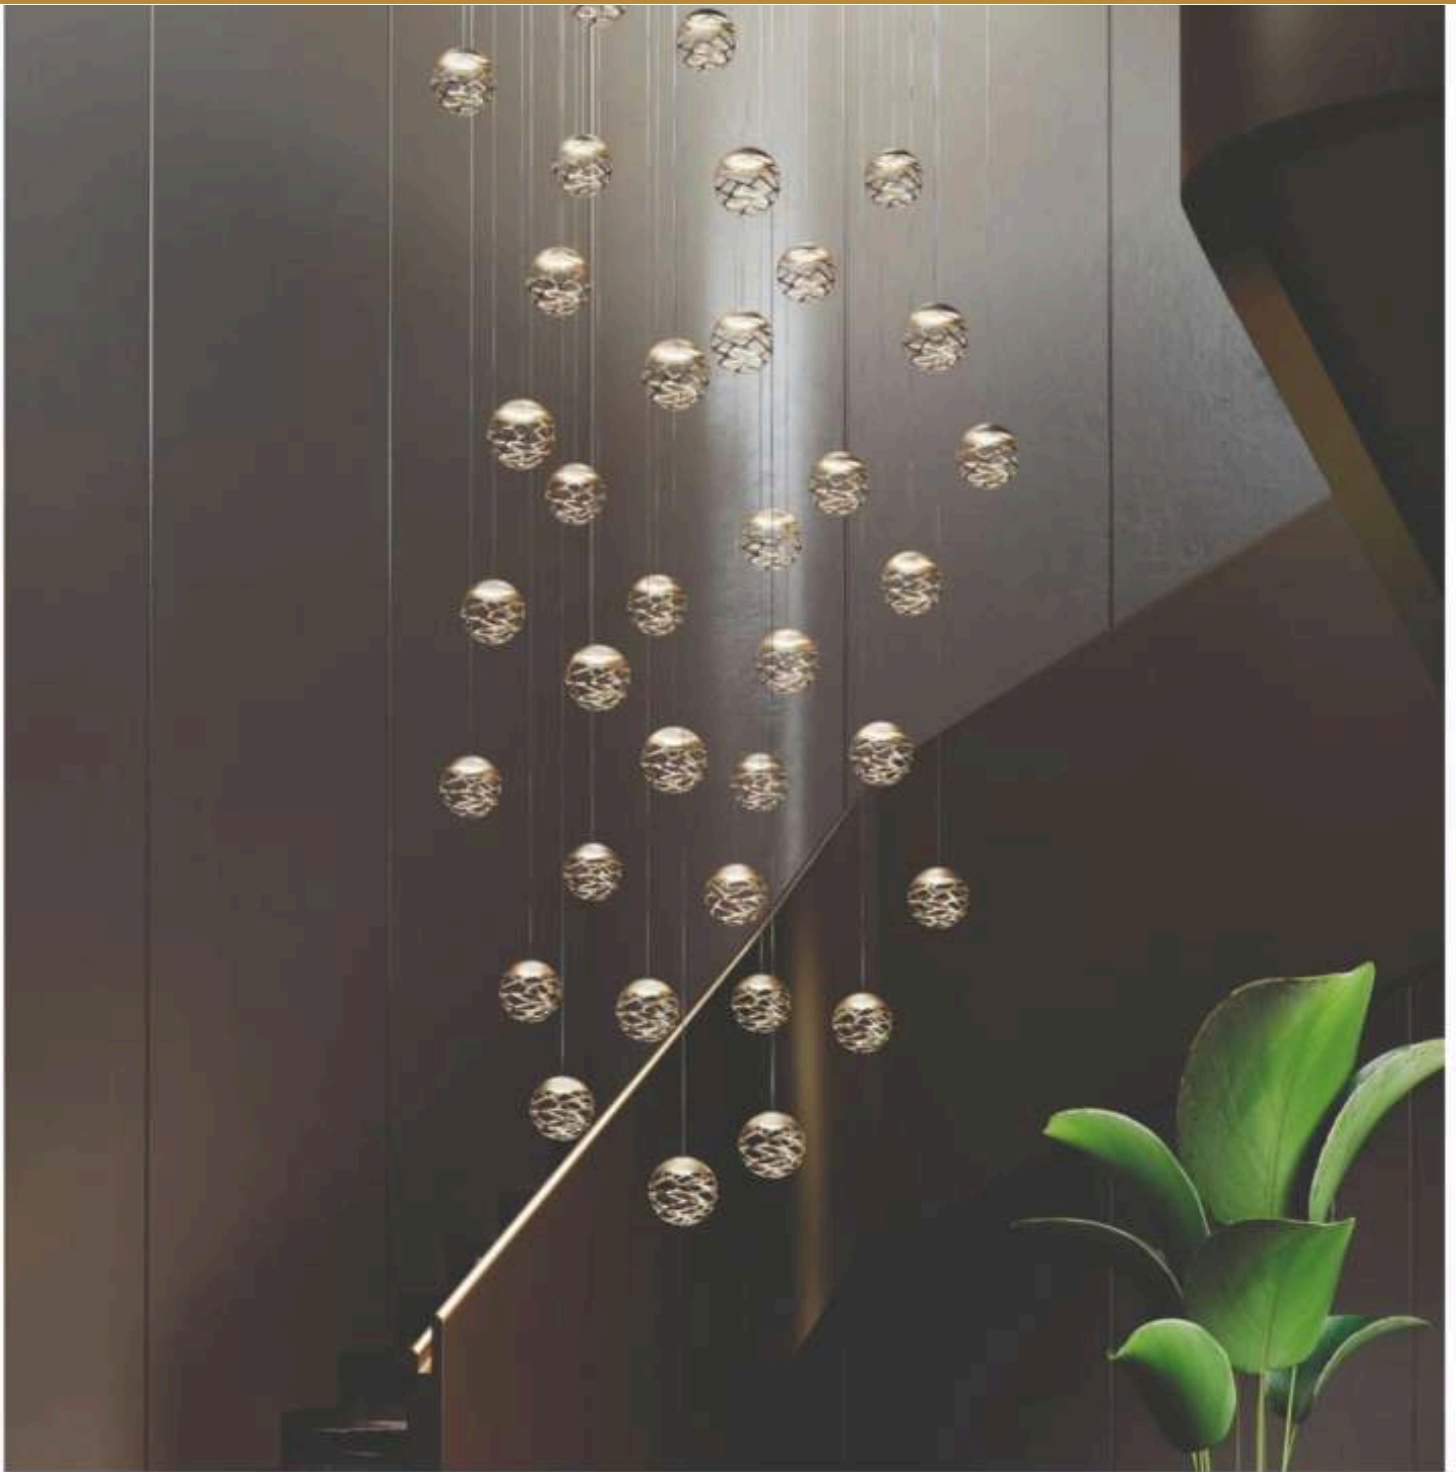

T-40615 with surface canopy

preciosalighting

Ø cm 40 15.74"

Ø cm 17.5 6.89"

Ø cm 17.5 6.89"

Ø cm 50 19.68"

Ø cm 17.5 6.89"

Ø cm 17.5 6.89"