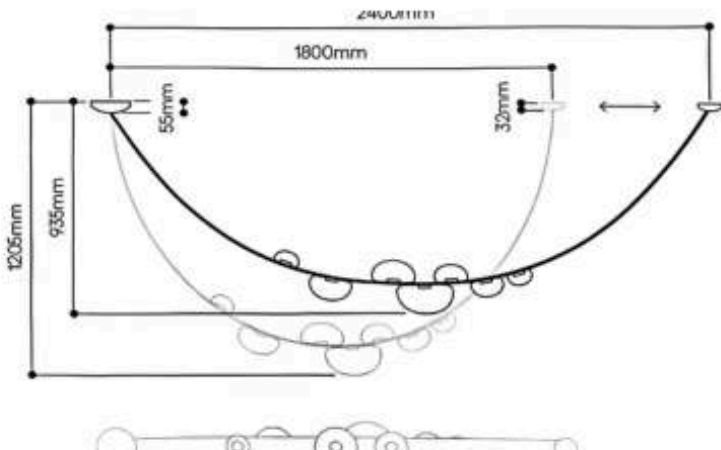

Size : D200*H620mm*1000-
2000mm (max)
Material:ceramics +iron

SUN TOP TRADE · REFERENCE CATALOGUE 03

LED & Statement Lighting.

Architectural chandeliers, ring fixtures, panels, downlights, hand-blown glass
installations · sourced direct from our Guzhen lighting partners.

Size:D250*2200-2600mm(MAX)
Ball:100mm*6pcs
Material: stianless steel+glass

Size : D200*H440mm*500-1000mm (max)
 Material: stianless steel +glass

Size : D813*H419mm*500-1000mm (max)
Material: iron +glass

Size : D1030*H70mm*1000-
2000mm (max)
Material: Aluminum +glass

Size : D200*H620mm*1000-
2000mm (max)
Material:ceramics +iron

Size : D100*H4800mm*
1000-2000mm (max)
Material:ceramics +iron

Size : D200*L800mm*1000-2000mm
(max)
Material:ceramics +iron

Ø cm 80 31.49"

Ø cm 17.5 6.89"

Ø cm 210 82.68"

RB-2540-AP 40W
D650mm

RB-2530-P 30W
D800mm

RB-2524-C24W
D700mm

RB-2505-1W 5W
400*100*
E60mm

B-2510-2W
2*5W
400*400*60mm