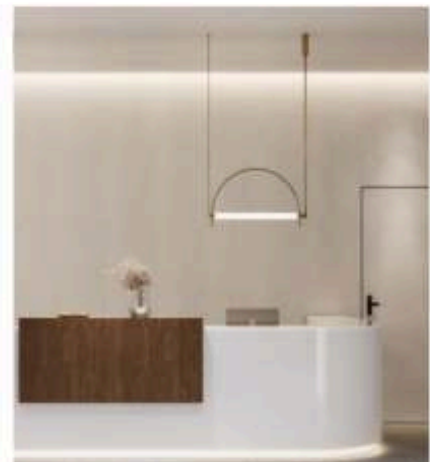

T-40615 with surface canopy

preciosalighting

Ø cm 40 15.74"

Ø cm 17.5 6.89"

Ø cm 17.5 6.89"

Ø cm 50 19.68"

Ø cm 17.5 6.89"

Ø cm 17.5 6.89"