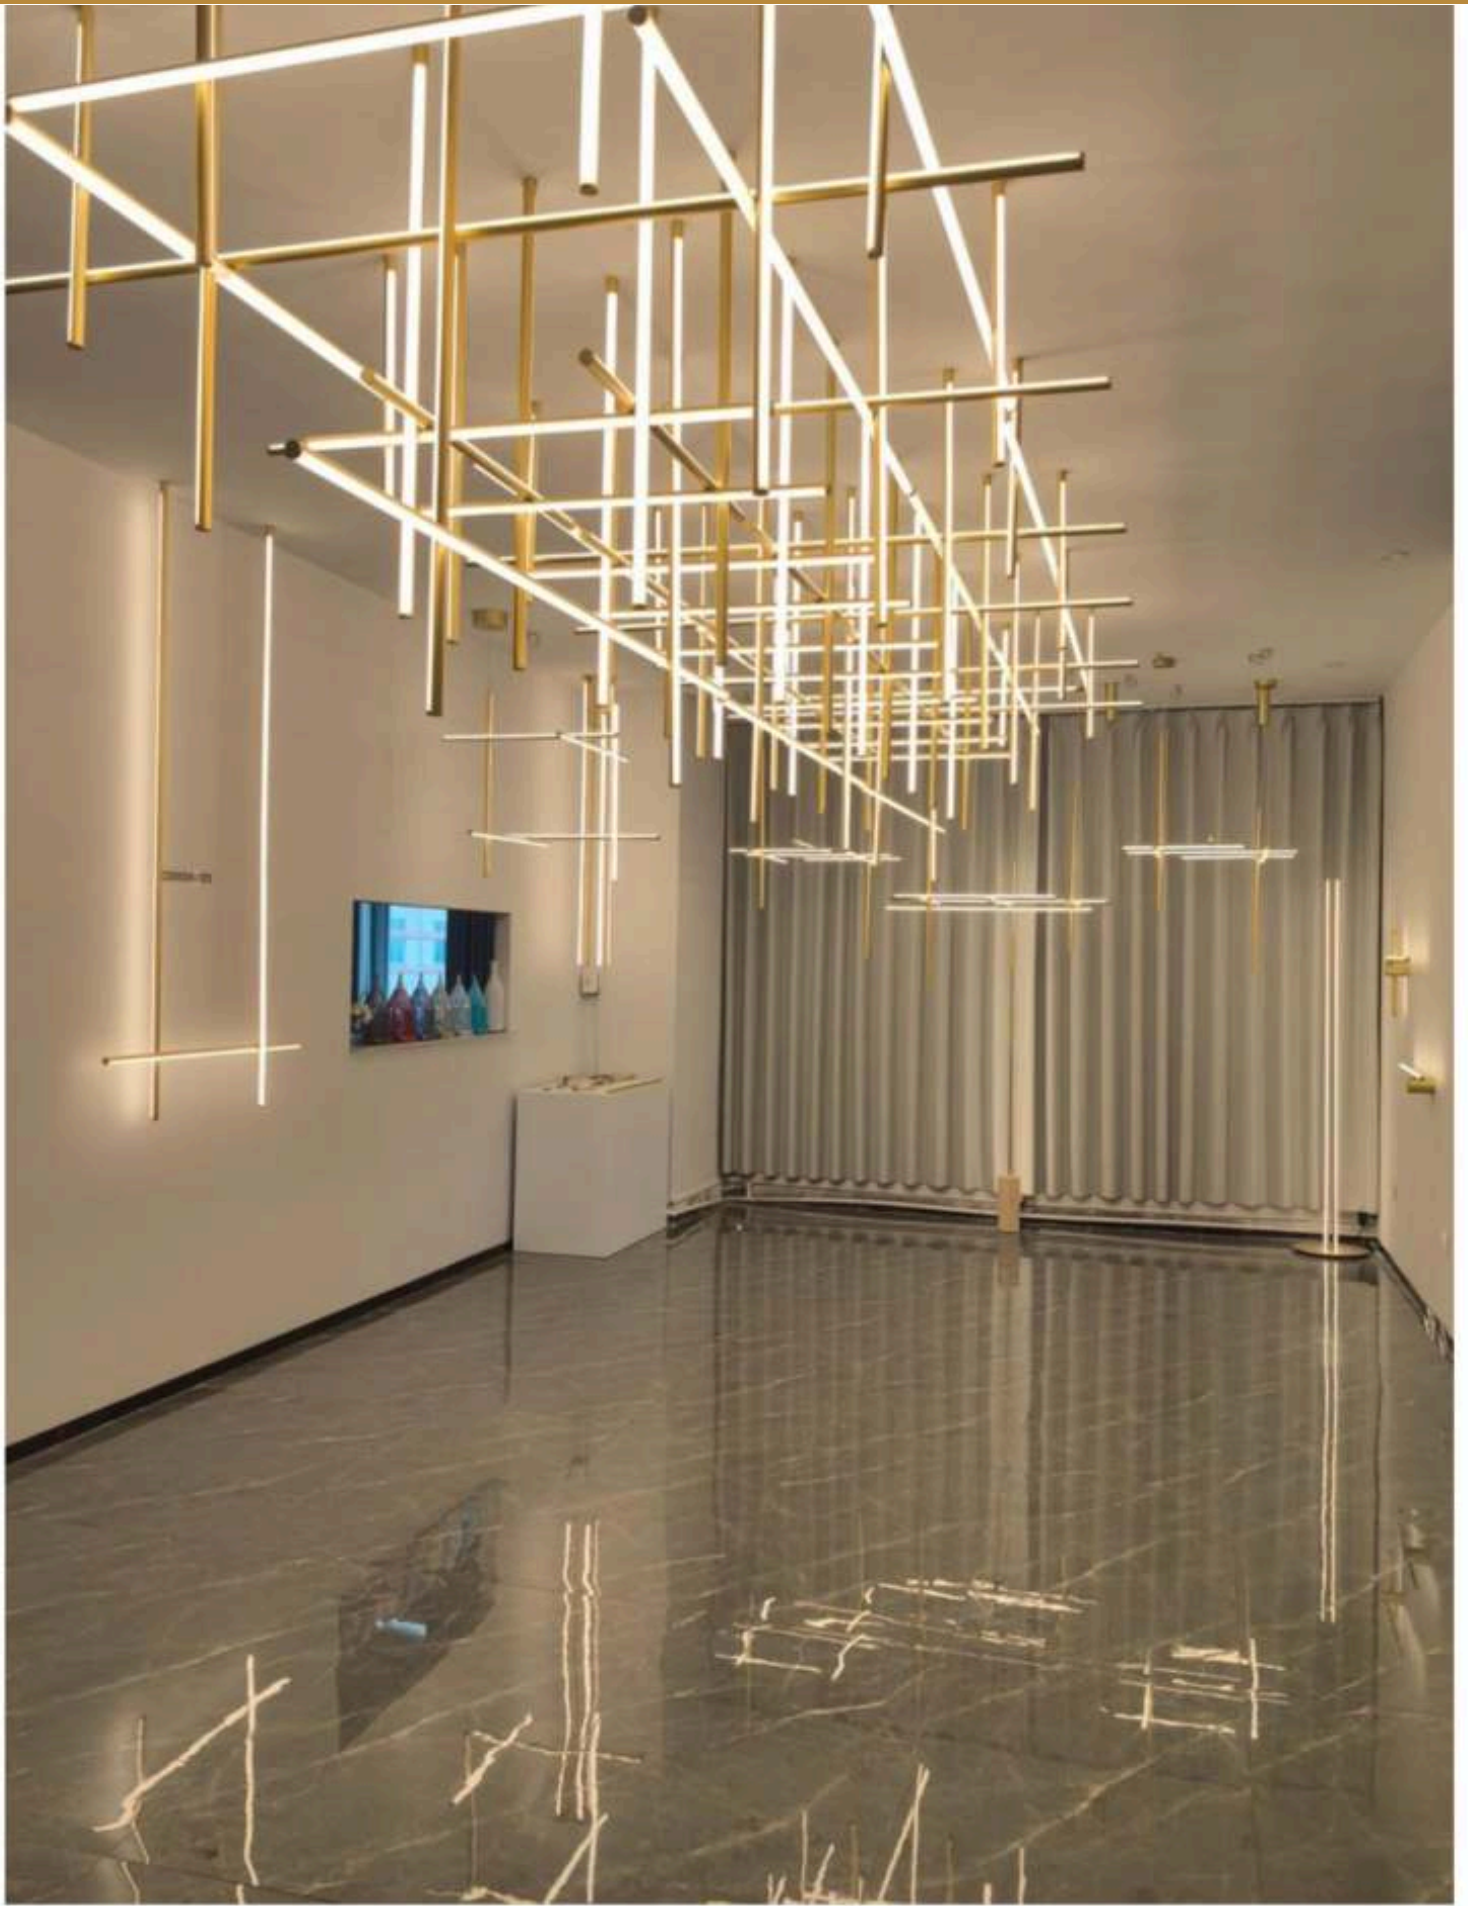

Ø cm 80 31.49"

Ø cm 17.5 6.89"

Ø cm 210 82.68"

RB-2540-AP 40W
D650mm

RB-2530-P 30W
D800mm

RB-2524-C24W
D700mm

RB-2505-1W 5W
400*100*
E60mm

B-2510-2W
2*5W
400*400*60mm