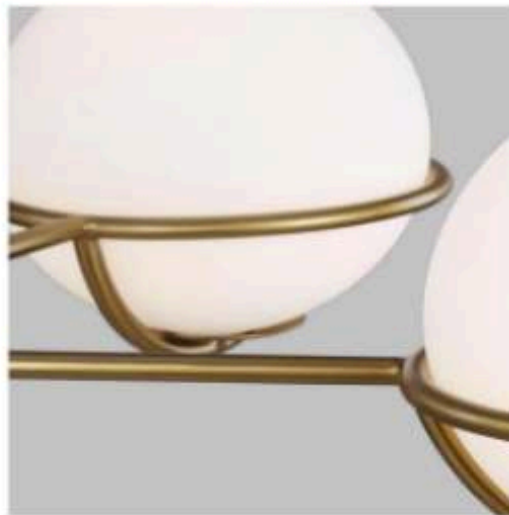

Size : D200*H620mm*1000-
2000mm (max)
Material:ceramics +iron

SUN TOP TRADE · REFERENCE CATALOGUE 03

LED & Statement Lighting.

Architectural chandeliers, ring fixtures, panels, downlights, hand-blown glass
installations · sourced direct from our Guzhen lighting partners.

Size:D250*2200-2600mm(MAX)
Ball:100mm*6pcs
Material: stianless steel+glass

Size : D200*H440mm*500-1000mm (max)
 Material: stianless steel +glass

Size : D813*H419mm*500-1000mm (max)
Material: iron +glass