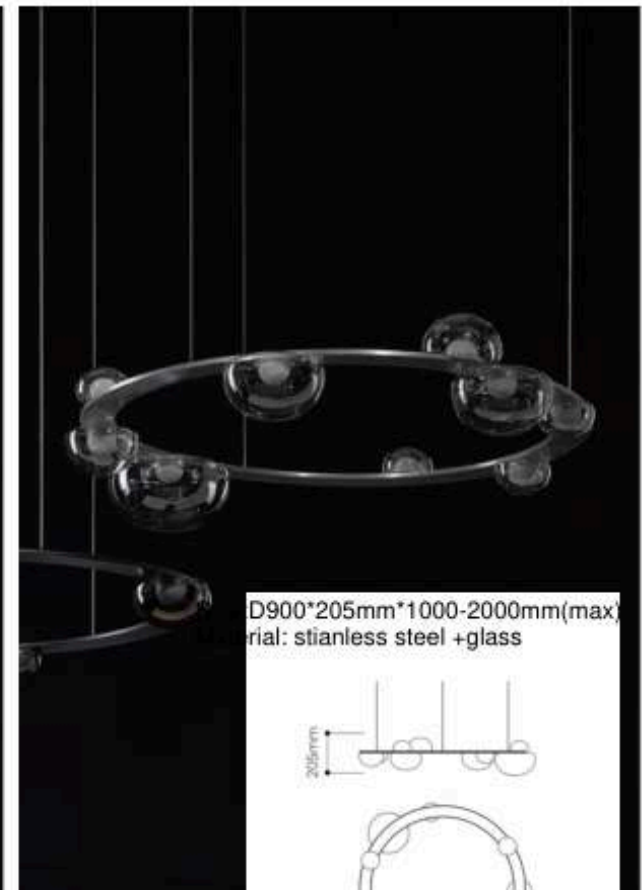

Size : D200*H620mm*1000-
2000mm (max)
Material:ceramics +iron

SUN TOP TRADE · REFERENCE CATALOGUE 03

LED & Statement Lighting.

Architectural chandeliers, ring fixtures, panels, downlights, hand-blown glass
installations · sourced direct from our Guzhen lighting partners.

Size:D250*2200-2600mm(MAX)
Ball:100mm*6pcs
Material: stianless steel+glass

Size : D200*H440mm*500-1000mm (max)
 Material: stianless steel +glass

Size : D813*H419mm*500-1000mm (max)
Material: iron +glass

Size : D1030*H70mm*1000-
2000mm (max)
Material: Aluminum +glass

Size : D200*H620mm*1000-
2000mm (max)
Material:ceramics +iron

Size : D100*H4800mm*
1000-2000mm (max)
Material:ceramics +iron

Size : D200*L800mm*1000-2000mm
(max)
Material:ceramics +iron

Ø cm 80 31.49"

Ø cm 17.5 6.89"

Ø cm 210 82.68"

RB-2540-AP 40W
D650mm

RB-2530-P 30W
D800mm

RB-2524-C24W
D700mm

RB-2505-1W 5W
400*100*
E60mm

B-2510-2W
2*5W
400*400*60mm