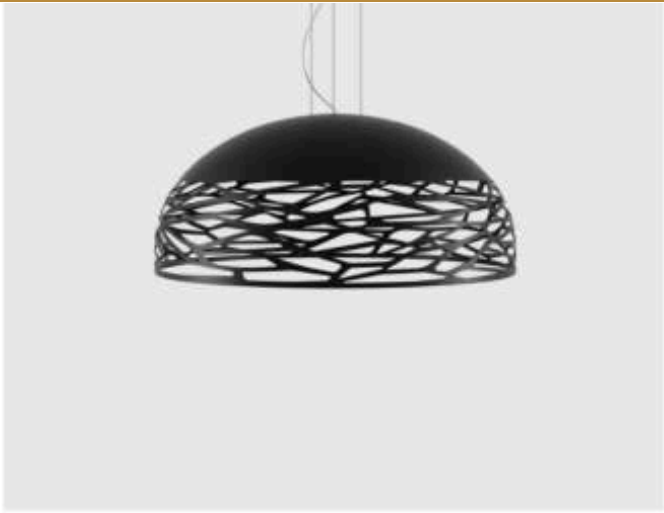

T-40615 with surface canopy

preciosalighting

Ø cm 40 15.74"

Ø cm 17.5 6.89"

Ø cm 17.5 6.89"

Ø cm 50 19.68"

Ø cm 17.5 6.89"

Ø cm 17.5 6.89"