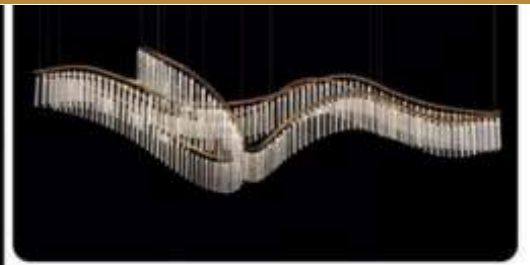

T-40615 with surface canopy

preciosalighting

Ø cm 40 15.74"

Ø cm 17.5 6.89"

Ø cm 17.5 6.89"

Ø cm 50 19.68"

Ø cm 17.5 6.89"

Ø cm 17.5 6.89"