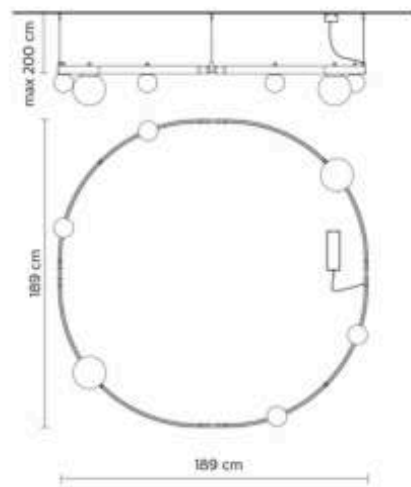

Size:D250*2200-2600mm(MAX)
Ball:100mm*6pcs
Material: stianless steel+glass

Size : D200*H440mm*500-1000mm (max)
 Material: stianless steel +glass

Size : D813*H419mm*500-1000mm (max)
Material: iron +glass

Size : D1030*H70mm*1000-
2000mm (max)
Material: Aluminum +glass

Size : D200*H620mm*1000-
2000mm (max)
Material:ceramics +iron

Size : D100*H4800mm*
1000-2000mm (max)
Material:ceramics +iron

Size : D200*L800mm*1000-2000mm
(max)
Material:ceramics +iron

T-40615 with surface canopy

preciosalighting

Ø cm 40 15.74"

Ø cm 17.5 6.89"

Ø cm 17.5 6.89"

Ø cm 50 19.68"

Ø cm 17.5 6.89"

Ø cm 17.5 6.89"

Ø cm 80 31.49"

Ø cm 17.5 6.89"

Ø cm 210 82.68"

RB-2540-AP 40W
D650mm

RB-2530-P 30W
D800mm

RB-2524-C24W
D700mm

RB-2505-1W 5W
400*100*
E60mm

B-2510-2W
2*5W
400*400*60mm