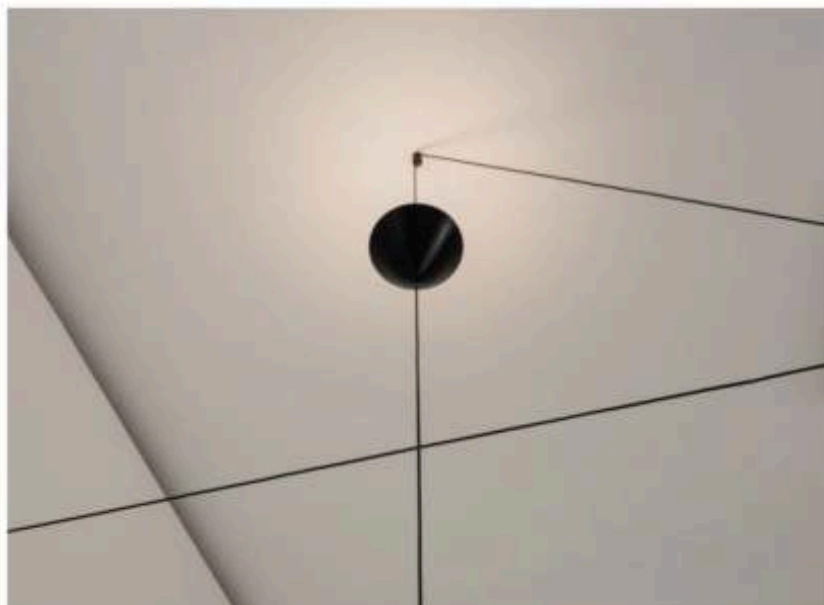

T-40615 with surface canopy

preciosalighting

Ø cm 40 15.74"

Ø cm 17.5 6.89"

Ø cm 17.5 6.89"

Ø cm 50 19.68"

Ø cm 17.5 6.89"

Ø cm 17.5 6.89"