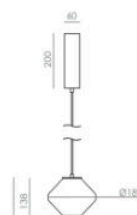

Size : D200*H620mm*1000-
2000mm (max)
Material:ceramics +iron

SUN TOP TRADE · REFERENCE CATALOGUE 03

LED & Statement Lighting.

Architectural chandeliers, ring fixtures, panels, downlights, hand-blown glass
installations · sourced direct from our Guzhen lighting partners.

For developers, hospitality fit-outs, retail rollouts, residential builders,
and private buyers commissioning statement light installations.