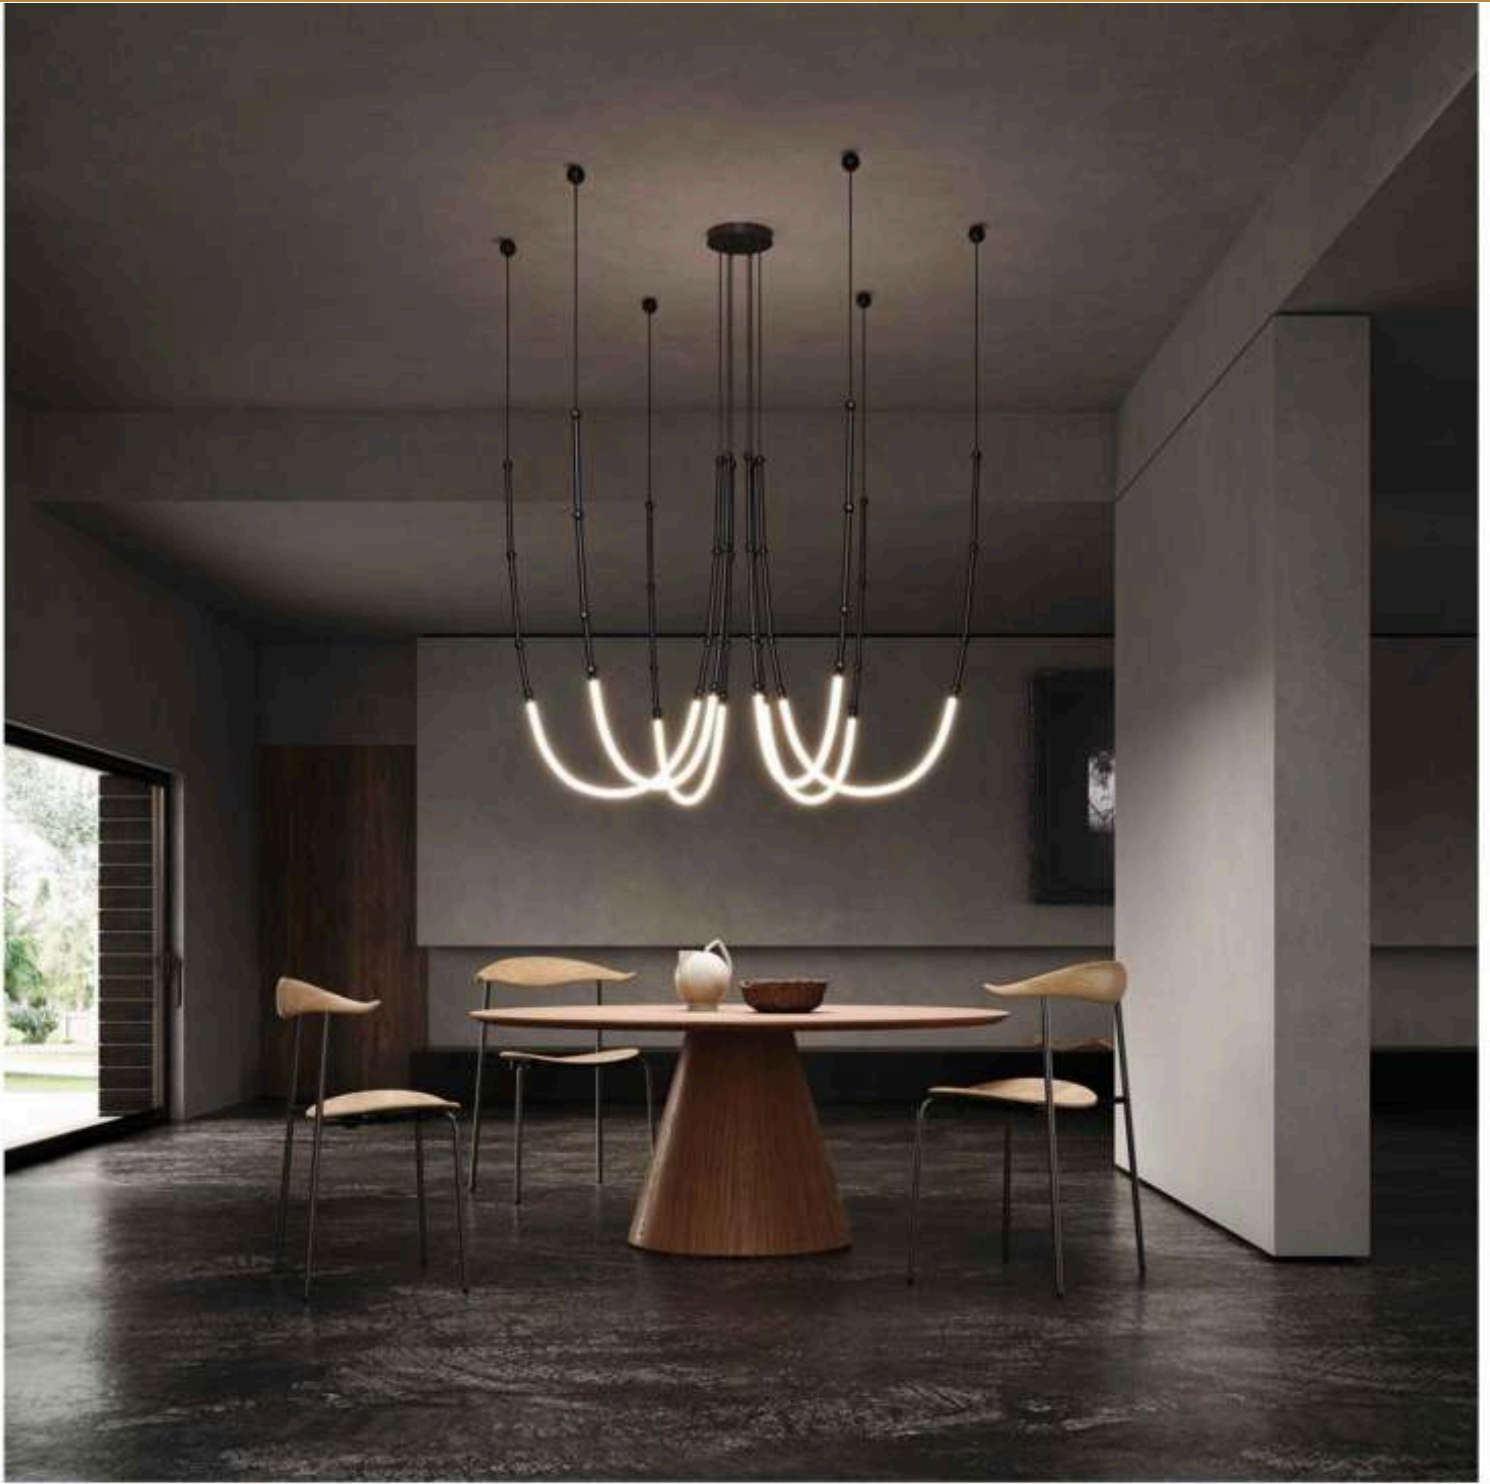

T-40615 with surface canopy

preciosalighting

Ø cm 40 15.74"

Ø cm 17.5 6.89"

Ø cm 17.5 6.89"

Ø cm 50 19.68"

Ø cm 17.5 6.89"

Ø cm 17.5 6.89"