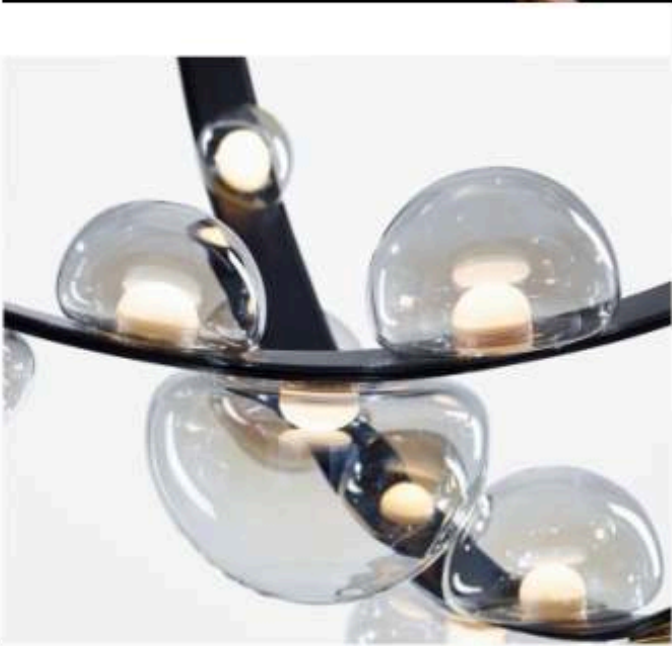

Size:D250*2200-2600mm(MAX)
Ball:100mm*6pcs
Material: stianless steel+glass

Size : D200*H440mm*500-1000mm (max)
 Material: stianless steel +glass

Size : D813*H419mm*500-1000mm (max)
Material: iron +glass