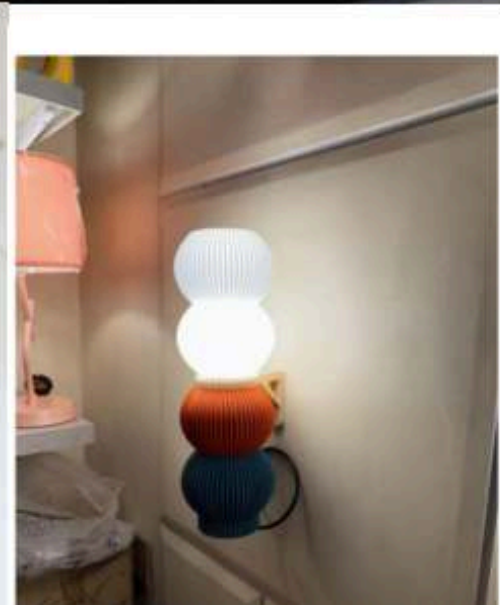

Ø cm 80 31.49"

Ø cm 17.5 6.89"

Ø cm 210 82.68"

RB-2540-AP 40W
D650mm

RB-2530-P 30W
D800mm

RB-2524-C24W
D700mm

RB-2505-1W 5W
400*100*
E60mm

B-2510-2W
2*5W
400*400*60mm