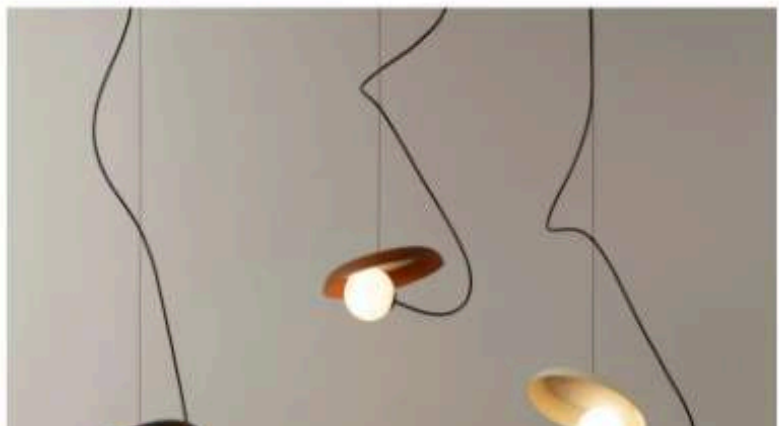

T-40615 with surface canopy

preciosalighting

Ø cm 40 15.74"

Ø cm 17.5 6.89"

Ø cm 17.5 6.89"

Ø cm 50 19.68"

Ø cm 17.5 6.89"

Ø cm 17.5 6.89"