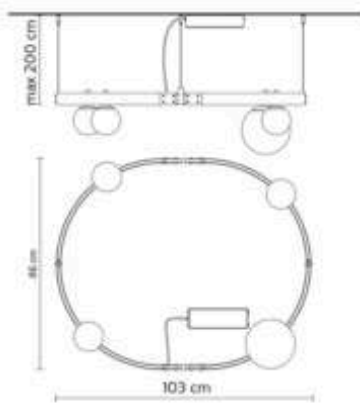

Size:D250*2200-2600mm(MAX)
Ball:100mm*6pcs
Material: stianless steel+glass

Size : D200*H440mm*500-1000mm (max)
 Material: stianless steel +glass

Size : D813*H419mm*500-1000mm (max)
Material: iron +glass

Size : D1030*H70mm*1000-
2000mm (max)
Material: Aluminum +glass

Size : D200*H620mm*1000-
2000mm (max)
Material:ceramics +iron

Size : D100*H4800mm*
1000-2000mm (max)
Material:ceramics +iron

Size : D200*L800mm*1000-2000mm
(max)
Material:ceramics +iron

T-40615 with surface canopy

preciosalighting

Ø cm 40 15.74"

Ø cm 17.5 6.89"

Ø cm 17.5 6.89"

Ø cm 50 19.68"

Ø cm 17.5 6.89"

Ø cm 17.5 6.89"

Ø cm 80 31.49"

Ø cm 17.5 6.89"

Ø cm 210 82.68"

RB-2540-AP 40W
D650mm

RB-2530-P 30W
D800mm

RB-2524-C24W
D700mm

RB-2505-1W 5W
400*100*
E60mm

B-2510-2W
2*5W
400*400*60mm