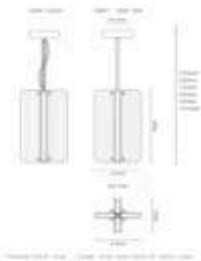

Size : D200*H620mm*1000-
2000mm (max)
Material:ceramics +iron

SUN TOP TRADE · REFERENCE CATALOGUE 03

LED & Statement Lighting.

Architectural chandeliers, ring fixtures, panels, downlights, hand-blown glass
installations · sourced direct from our Guzhen lighting partners.

Size:D250*2200-2600mm(MAX)
Ball:100mm*6pcs
Material: stianless steel+glass

Size : D200*H440mm*500-1000mm (max)
 Material: stianless steel +glass

Size : D813*H419mm*500-1000mm (max)
Material: iron +glass

Size : D1030*H70mm*1000-
2000mm (max)
Material: Aluminum +glass

Size : D200*H620mm*1000-
2000mm (max)
Material:ceramics +iron

Size : D100*H4800mm*
1000-2000mm (max)
Material:ceramics +iron

Size : D200*L800mm*1000-2000mm
(max)
Material:ceramics +iron

Ø cm 80 31.49"

Ø cm 17.5 6.89"

Ø cm 210 82.68"

RB-2540-AP 40W
D650mm

RB-2530-P 30W
D800mm

RB-2524-C24W
D700mm

RB-2505-1W 5W
400*100*
E60mm

B-2510-2W
2*5W
400*400*60mm