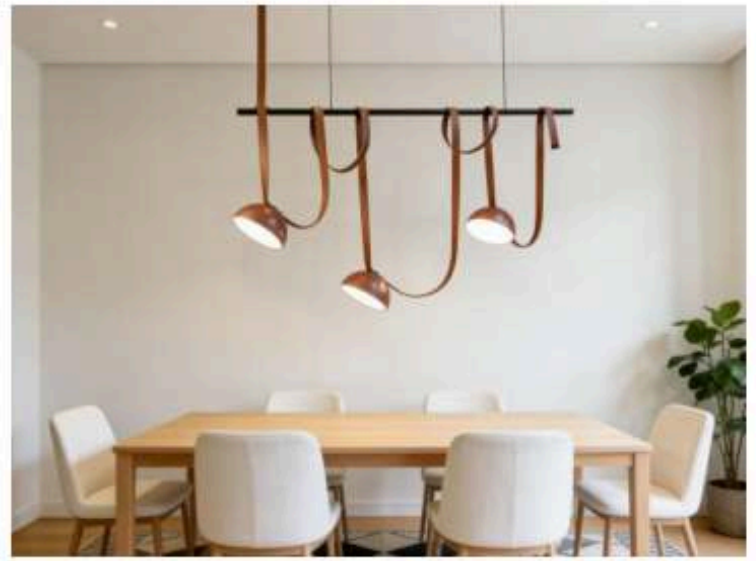

Ø cm 80 31.49"

Ø cm 17.5 6.89"

Ø cm 210 82.68"

RB-2540-AP 40W
D650mm

RB-2530-P 30W
D800mm

RB-2524-C24W
D700mm

RB-2505-1W 5W
400*100*
E60mm

B-2510-2W
2*5W
400*400*60mm