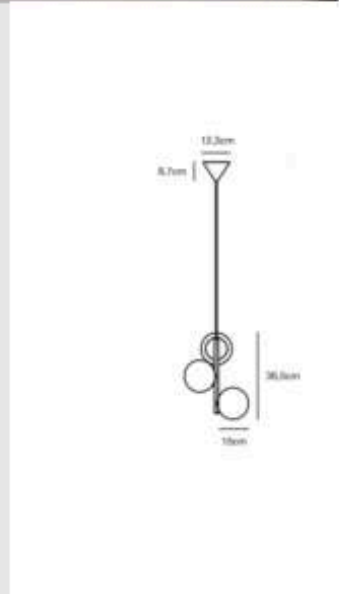

Size:D250*2200-2600mm(MAX)
Ball:100mm*6pcs
Material: stianless steel+glass

Size : D200*H440mm*500-1000mm (max)
 Material: stianless steel +glass

Size : D813*H419mm*500-1000mm (max)
Material: iron +glass

Size : D1030*H70mm*1000-
2000mm (max)
Material: Aluminum +glass

Size : D200*H620mm*1000-
2000mm (max)
Material:ceramics +iron

Size : D100*H4800mm*
1000-2000mm (max)
Material:ceramics +iron

Size : D200*L800mm*1000-2000mm
(max)
Material:ceramics +iron

T-40615 with surface canopy

preciosalighting

Ø cm 40 15.74"

Ø cm 17.5 6.89"

Ø cm 17.5 6.89"

Ø cm 50 19.68"

Ø cm 17.5 6.89"

Ø cm 17.5 6.89"

Ø cm 80 31.49"

Ø cm 17.5 6.89"

Ø cm 210 82.68"

RB-2540-AP 40W
D650mm

RB-2530-P 30W
D800mm

RB-2524-C24W
D700mm

RB-2505-1W 5W
400*100*
E60mm

B-2510-2W
2*5W
400*400*60mm