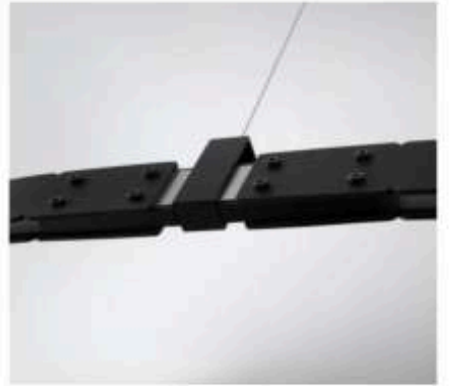

T-40615 with surface canopy

preciosalighting

Ø cm 40 15.74"

Ø cm 17.5 6.89"

Ø cm 17.5 6.89"

Ø cm 50 19.68"

Ø cm 17.5 6.89"

Ø cm 17.5 6.89"