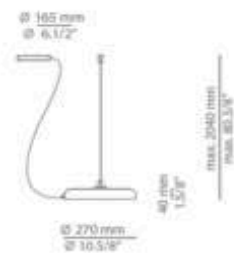

Size:D250*2200-2600mm(MAX)
Ball:100mm*6pcs
Material: stianless steel+glass

Size : D200*H440mm*500-1000mm (max)
 Material: stianless steel +glass

Size : D813*H419mm*500-1000mm (max)
Material: iron +glass

Size : D1030*H70mm*1000-
2000mm (max)
Material: Aluminum +glass

Size : D200*H620mm*1000-
2000mm (max)
Material:ceramics +iron

Size : D100*H4800mm*
1000-2000mm (max)
Material:ceramics +iron

Size : D200*L800mm*1000-2000mm
(max)
Material:ceramics +iron

T-40615 with surface canopy

preciosalighting

Ø cm 40 15.74"

Ø cm 17.5 6.89"

Ø cm 17.5 6.89"

Ø cm 50 19.68"

Ø cm 17.5 6.89"

Ø cm 17.5 6.89"

Ø cm 80 31.49"

Ø cm 17.5 6.89"

Ø cm 210 82.68"

RB-2540-AP 40W
D650mm

RB-2530-P 30W
D800mm

RB-2524-C24W
D700mm

RB-2505-1W 5W
400*100*
E60mm

B-2510-2W
2*5W
400*400*60mm