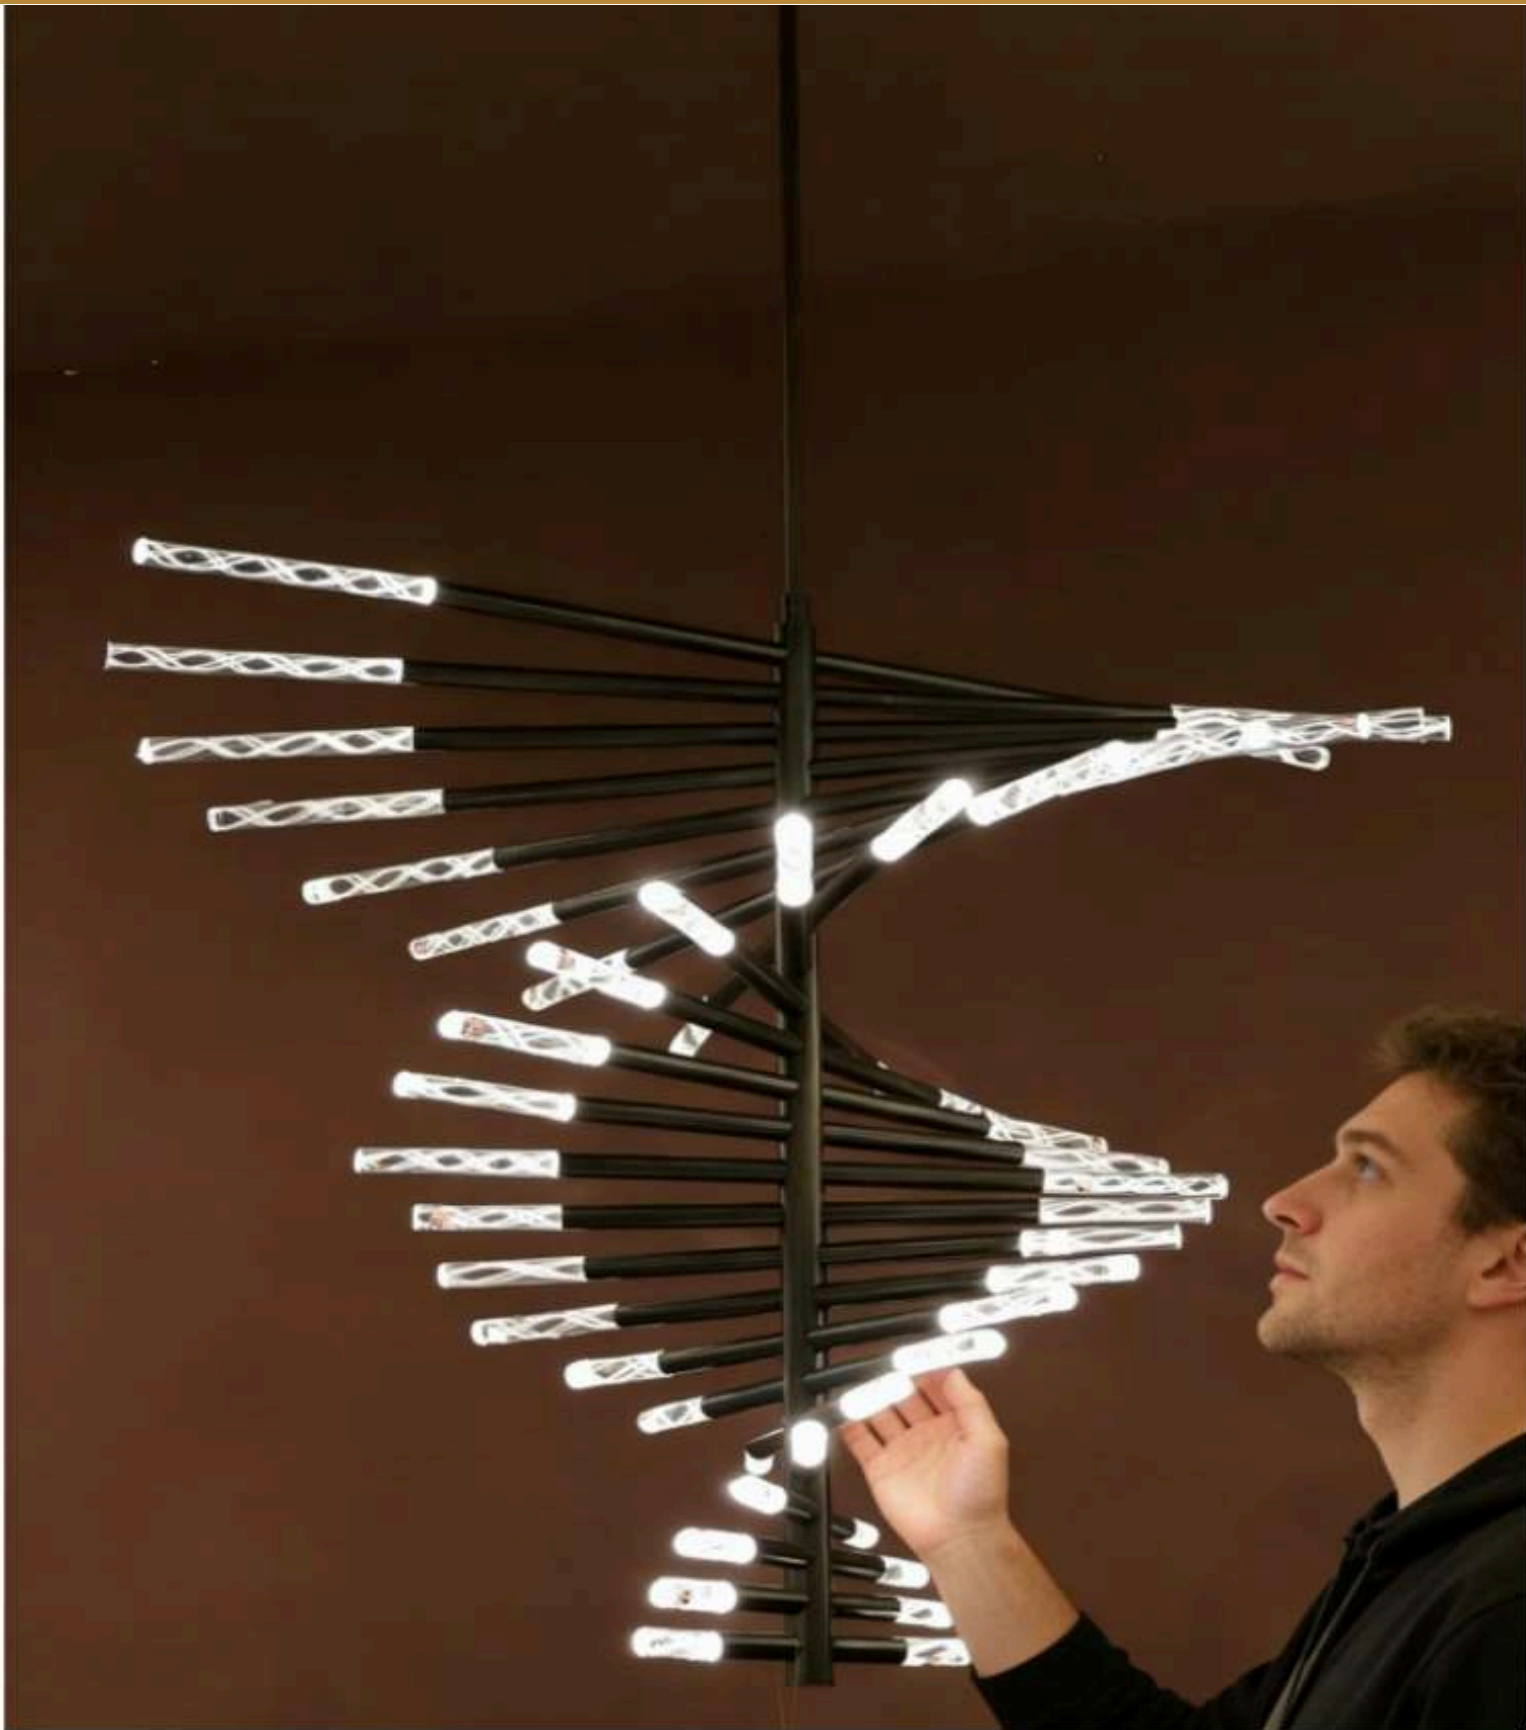

T-40615 with surface canopy

preciosalighting

Ø cm 40 15.74"

Ø cm 17.5 6.89"

Ø cm 17.5 6.89"

Ø cm 50 19.68"

Ø cm 17.5 6.89"

Ø cm 17.5 6.89"