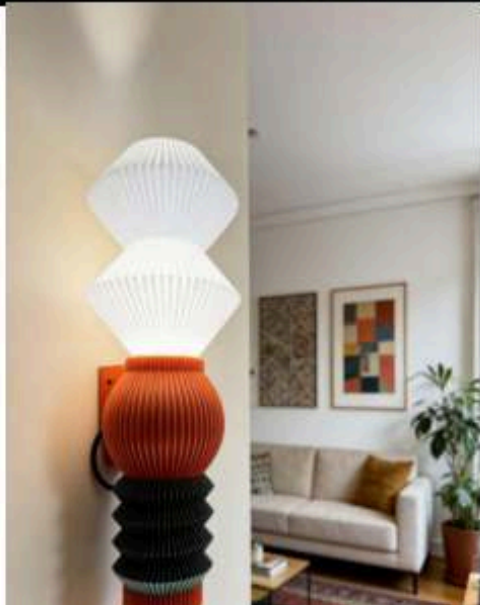

Ø cm 80 31.49"

Ø cm 17.5 6.89"

Ø cm 210 82.68"

RB-2540-AP 40W
D650mm

RB-2530-P 30W
D800mm

RB-2524-C24W
D700mm

RB-2505-1W 5W
400*100*
E60mm

B-2510-2W
2*5W
400*400*60mm