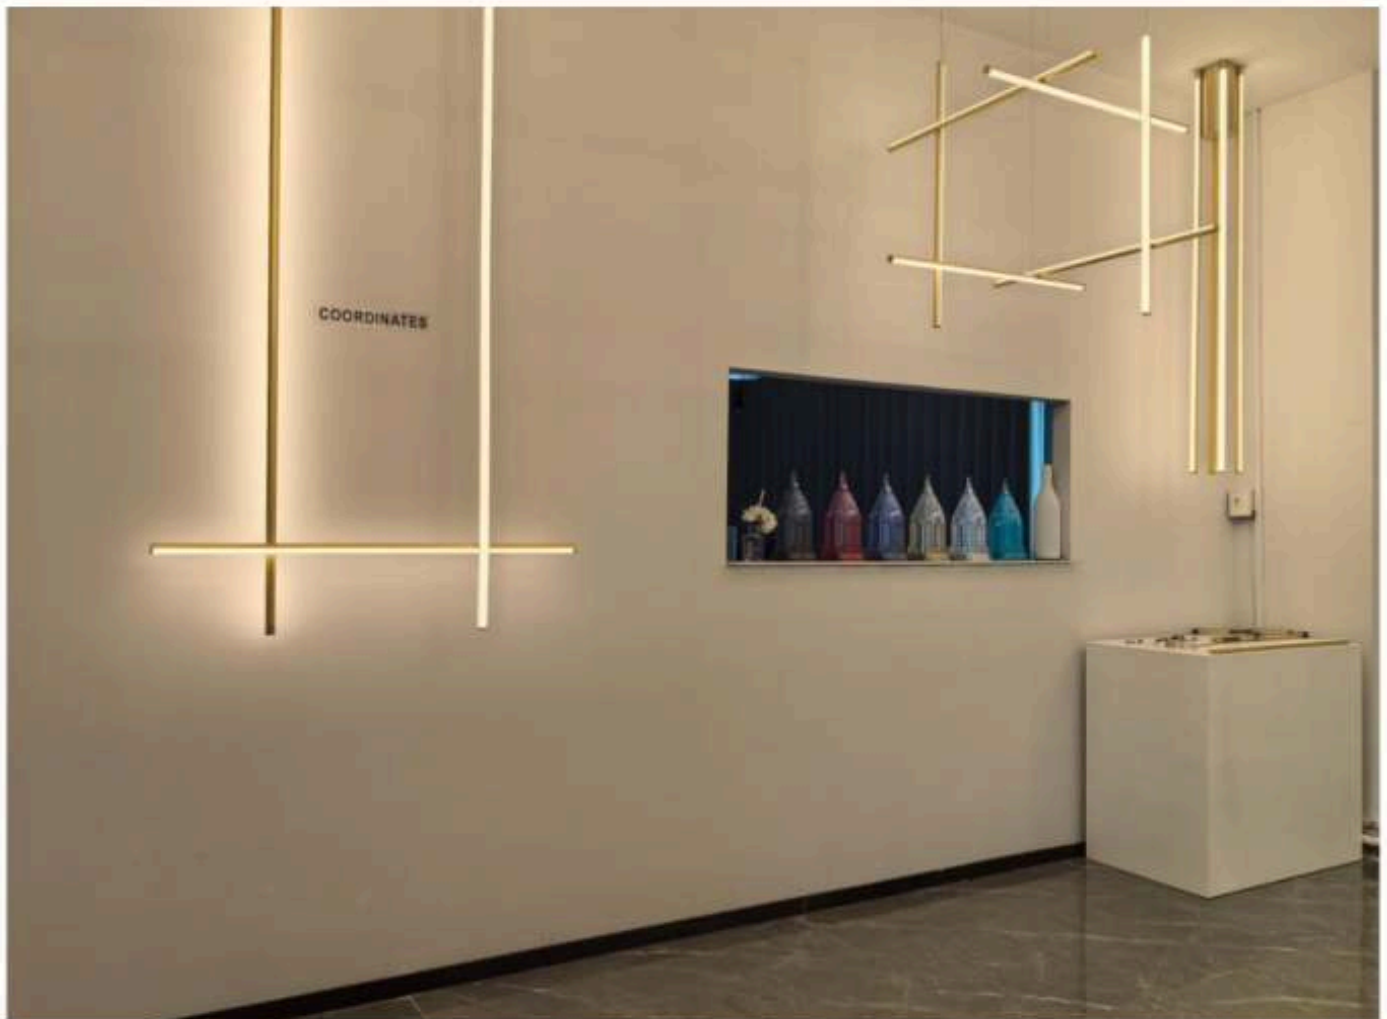

Ø cm 80 31.49"

Ø cm 17.5 6.89"

Ø cm 210 82.68"

RB-2540-AP 40W
D650mm

RB-2530-P 30W
D800mm

RB-2524-C24W
D700mm

RB-2505-1W 5W
400*100*
E60mm

B-2510-2W
2*5W
400*400*60mm