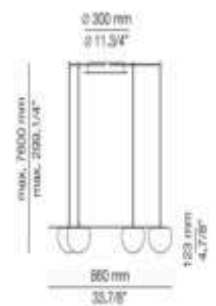

Size:D250*2200-2600mm(MAX)
Ball:100mm*6pcs
Material: stianless steel+glass

Size : D200*H440mm*500-1000mm (max)
 Material: stianless steel +glass

Size : D813*H419mm*500-1000mm (max)
Material: iron +glass

Size : D1030*H70mm*1000-
2000mm (max)
Material: Aluminum +glass

Size : D200*H620mm*1000-
2000mm (max)
Material:ceramics +iron

Size : D100*H4800mm*
1000-2000mm (max)
Material:ceramics +iron

Size : D200*L800mm*1000-2000mm
(max)
Material:ceramics +iron

T-40615 with surface canopy

preciosalighting

Ø cm 40 15.74"

Ø cm 17.5 6.89"

Ø cm 17.5 6.89"

Ø cm 50 19.68"

Ø cm 17.5 6.89"

Ø cm 17.5 6.89"

Ø cm 80 31.49"

Ø cm 17.5 6.89"

Ø cm 210 82.68"

RB-2540-AP 40W
D650mm

RB-2530-P 30W
D800mm

RB-2524-C24W
D700mm

RB-2505-1W 5W
400*100*
E60mm

B-2510-2W
2*5W
400*400*60mm