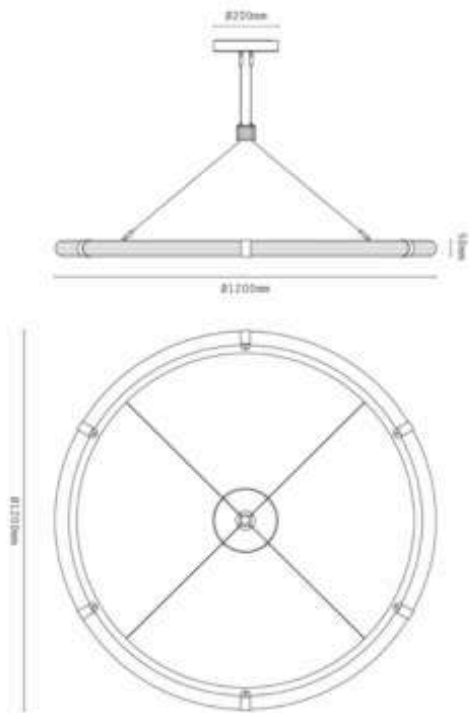

Size:D250*2200-2600mm(MAX)
Ball:100mm*6pcs
Material: stianless steel+glass

Size : D200*H440mm*500-1000mm (max)
 Material: stianless steel +glass

Size : D813*H419mm*500-1000mm (max)
Material: iron +glass

Size : D1030*H70mm*1000-
2000mm (max)
Material: Aluminum +glass

Size : D200*H620mm*1000-
2000mm (max)
Material:ceramics +iron

Size : D100*H4800mm*
1000-2000mm (max)
Material:ceramics +iron

Size : D200*L800mm*1000-2000mm
(max)
Material:ceramics +iron

T-40615 with surface canopy

preciosalighting

Ø cm 40 15.74"

Ø cm 17.5 6.89"

Ø cm 17.5 6.89"

Ø cm 50 19.68"

Ø cm 17.5 6.89"

Ø cm 17.5 6.89"

Ø cm 80 31.49"

Ø cm 17.5 6.89"

Ø cm 210 82.68"

RB-2540-AP 40W
D650mm

RB-2530-P 30W
D800mm

RB-2524-C24W
D700mm

RB-2505-1W 5W
400*100*
E60mm

B-2510-2W
2*5W
400*400*60mm