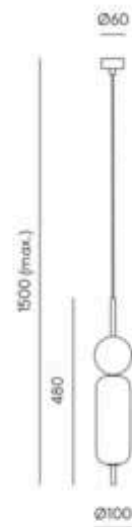

Size:D250*2200-2600mm(MAX)
Ball:100mm*6pcs
Material: stianless steel+glass

Size : D200*H440mm*500-1000mm (max)
 Material: stianless steel +glass

Size : D813*H419mm*500-1000mm (max)
Material: iron +glass

Size : D1030*H70mm*1000-
2000mm (max)
Material: Aluminum +glass

Size : D200*H620mm*1000-
2000mm (max)
Material:ceramics +iron

Size : D100*H4800mm*
1000-2000mm (max)
Material:ceramics +iron

Size : D200*L800mm*1000-2000mm
(max)
Material:ceramics +iron

T-40615 with surface canopy

preciosalighting

Ø cm 40 15.74"

Ø cm 17.5 6.89"

Ø cm 17.5 6.89"

Ø cm 50 19.68"

Ø cm 17.5 6.89"

Ø cm 17.5 6.89"

Ø cm 80 31.49"

Ø cm 17.5 6.89"

Ø cm 210 82.68"

RB-2540-AP 40W
D650mm

RB-2530-P 30W
D800mm

RB-2524-C24W
D700mm

RB-2505-1W 5W
400*100*
E60mm

B-2510-2W
2*5W
400*400*60mm