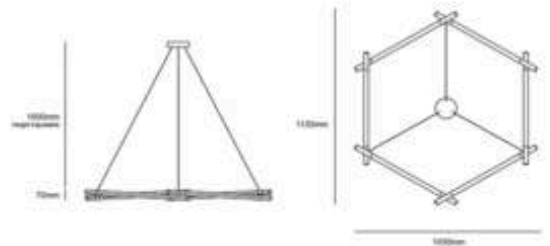

Size:D250*2200-2600mm(MAX)
Ball:100mm*6pcs
Material: stianless steel+glass

Size : D200*H440mm*500-1000mm (max)
 Material: stianless steel +glass

Size : D813*H419mm*500-1000mm (max)
Material: iron +glass

Size : D1030*H70mm*1000-
2000mm (max)
Material: Aluminum +glass

Size : D200*H620mm*1000-
2000mm (max)
Material:ceramics +iron

Size : D100*H4800mm*
1000-2000mm (max)
Material:ceramics +iron

Size : D200*L800mm*1000-2000mm
(max)
Material:ceramics +iron

T-40615 with surface canopy

preciosalighting

Ø cm 40 15.74"

Ø cm 17.5 6.89"

Ø cm 17.5 6.89"

Ø cm 50 19.68"

Ø cm 17.5 6.89"

Ø cm 17.5 6.89"

Ø cm 80 31.49"

Ø cm 17.5 6.89"

Ø cm 210 82.68"

RB-2540-AP 40W
D650mm

RB-2530-P 30W
D800mm

RB-2524-C24W
D700mm

RB-2505-1W 5W
400*100*
E60mm

B-2510-2W
2*5W
400*400*60mm