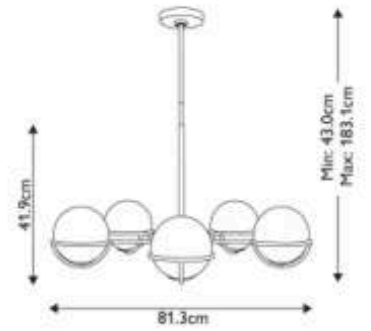

Size:D250*2200-2600mm(MAX)
Ball:100mm*6pcs
Material: stianless steel+glass

Size : D200*H440mm*500-1000mm (max)
 Material: stianless steel +glass

Size : D813*H419mm*500-1000mm (max)
Material: iron +glass

Size : D1030*H70mm*1000-
2000mm (max)
Material: Aluminum +glass

Size : D200*H620mm*1000-
2000mm (max)
Material:ceramics +iron

Size : D100*H4800mm*
1000-2000mm (max)
Material:ceramics +iron

Size : D200*L800mm*1000-2000mm
(max)
Material:ceramics +iron

T-40615 with surface canopy

preciosalighting

Ø cm 40 15.74"

Ø cm 17.5 6.89"

Ø cm 17.5 6.89"

Ø cm 50 19.68"

Ø cm 17.5 6.89"

Ø cm 17.5 6.89"

Ø cm 80 31.49"

Ø cm 17.5 6.89"

Ø cm 210 82.68"

RB-2540-AP 40W
D650mm

RB-2530-P 30W
D800mm

RB-2524-C24W
D700mm

RB-2505-1W 5W
400*100*
E60mm

B-2510-2W
2*5W
400*400*60mm